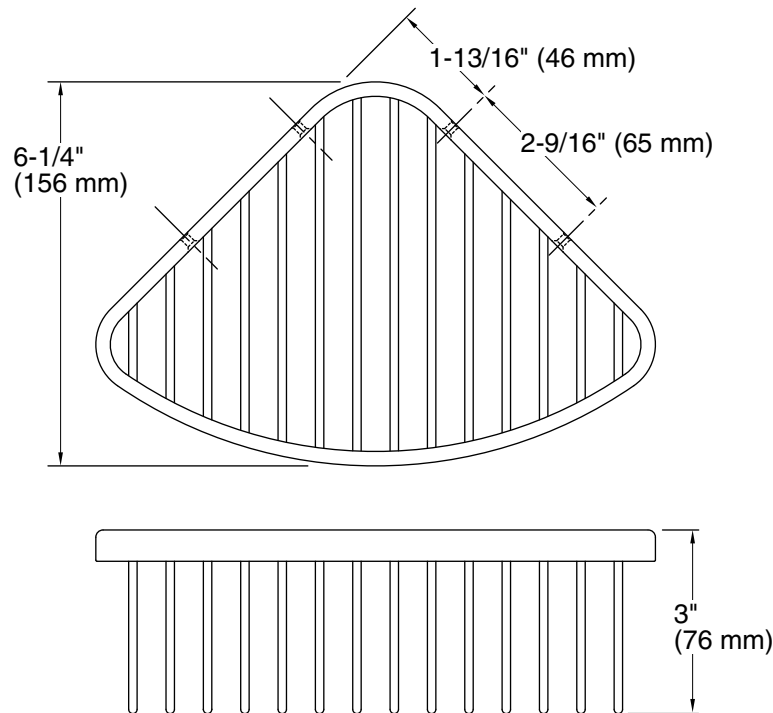

Technical Information

All product dimensions are nominal.

Material: Stainless Steel

Notes

Install this product according to the installation guide.

Shower basket must be mounted to a brace between the wall studs.

The screws (provided) must be attached to ceramic tile, cement board, or a brace between the wall studs.

If mounting on ceramic tile, do not position the screw locations of the shower basket on a grout line.

Apply silicone sealant into the drilled holes before securing the shower basket to the finished surface. This will reduce the risk of water damage behind the finished surface.