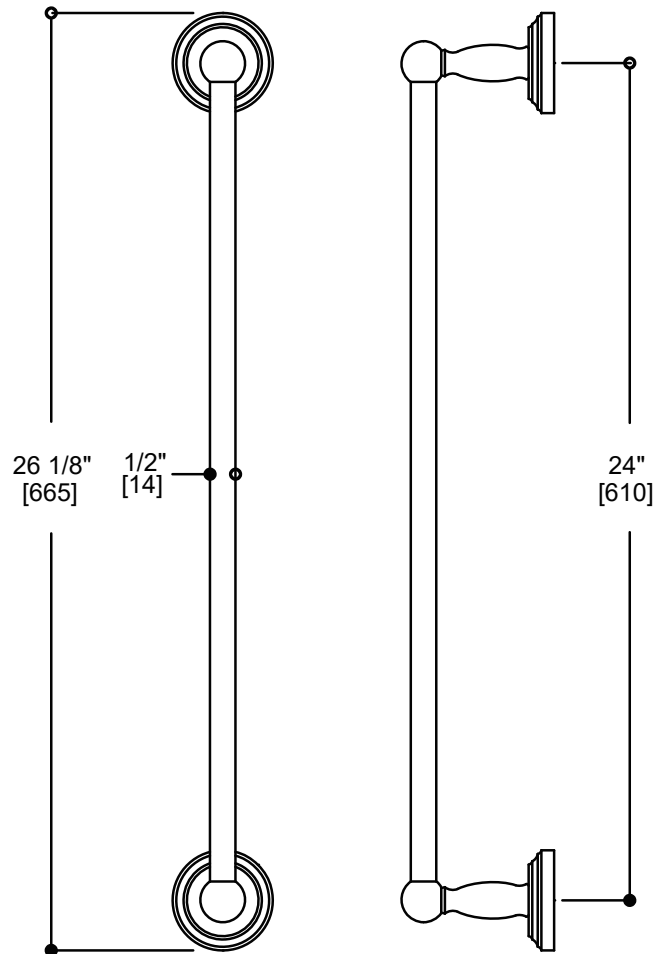

NOTE: Dimensions and specifications are subject to change without notice.