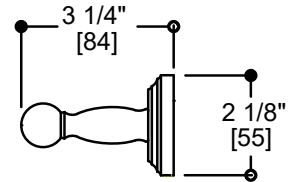

FLORENCE COLLECTION
TOWEL BAR 24"
322240

PRODUCT NAME: FLORENCE TOWEL BAR 9"/12"/18"/24"/30"

PRODUCT CODE: 322109/120/180/240/300

MATERIAL: All-brass construction

STOCKED FINISHES: Polished Chrome (99)
Brushed Nickel (81)
Polished Nickel (68)
Matte Black (48)
New World Bronze(80)
Polished Brass(72)