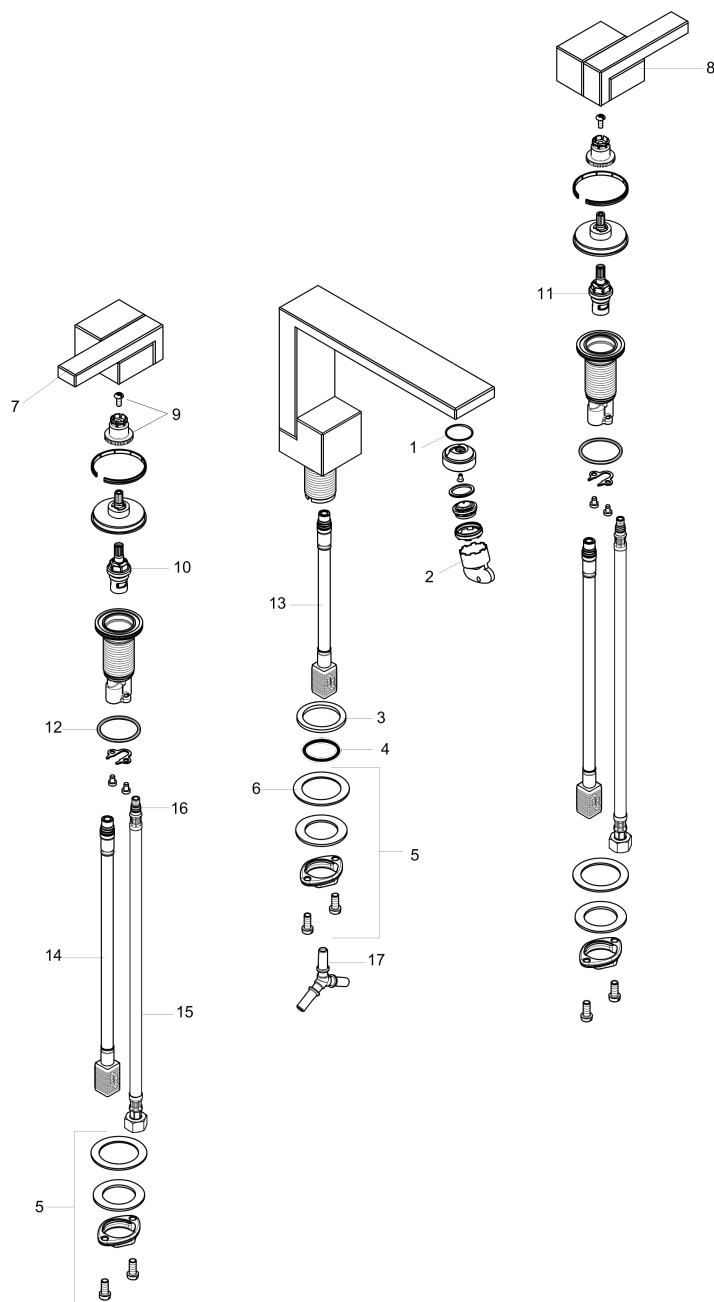

### Product image

### Scale drawing

**AXOR Edge**  
**Widespread Faucet 130 - Diamond Cut, 1.2 GPM**  
Finish: **chrome** Part no. : **46051001**

## Exploded drawing

Year of production: >01/20

**AXOR Edge**  
**Widespread Faucet 130 - Diamond Cut, 1.2 GPM**  
 Finish: **chrome** Part no. : **46051001**

## Spare parts list

Year of production: >01/20

Pos.		Part no.	Price	PU
1	O-ring 22x1,2	98397000	-	1
2	service tool	95661000	-	1
3	flat seal	98749000	-	1
4	O-ring 26x4	92191000	-	1
5	null	92909000	-	1
6	lever collar	97548000	-	1
7	handle for hot water	93619000	-	1
8	handle for cold water	93620000	-	1
9	handle fixing set	94184000	-	1
10	shut off unit right closing	98817001	-	1
11	shut off unit left closing	95366001	-	1
12	null	92907000	-	1
13	null	92913000	-	1
14	null	92914000	-	1
15	connection hose 18½" M8x0,75 3/8"	96321001	-	1
16	O-ring 7x1,5	98422000	-	1
17	hose connection angel	92905000	-	1