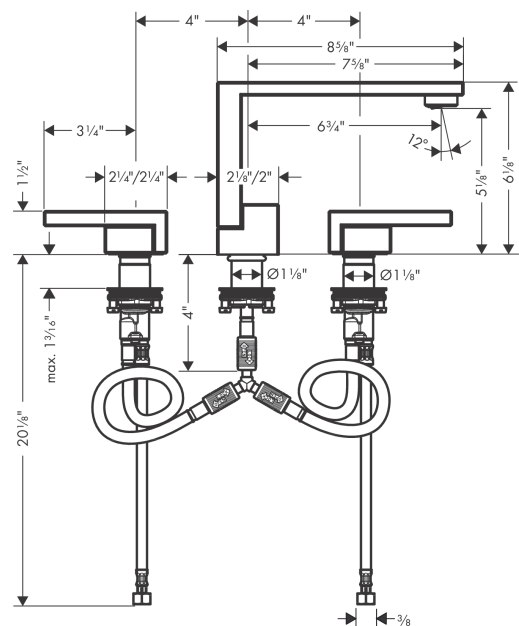

**AXOR Edge**  
**Widespread Faucet 130 - Diamond Cut, 1.2 GPM**  
 Finish: **chrome** Part no. : **46051001**

### Scale drawing

**AXOR Edge**  
**Widespread Faucet 130 - Diamond Cut, 1.2 GPM**  
Finish: **chrome** Part no. : **46051001**

## Exploded drawing

Year of production: >01/20

**AXOR Edge**  
**Widespread Faucet 130 - Diamond Cut, 1.2 GPM**  
 Finish: **chrome** Part no. : **46051001**

## Spare parts list

Year of production: >01/20

Pos.		Part no.	Price	PU
1	O-ring 22x1,2	98397000	-	1
2	service tool	95661000	-	1
3	flat seal	98749000	-	1
4	O-ring 26x4	92191000	-	1
5	null	92909000	-	1
6	lever collar	97548000	-	1
7	handle for hot water	93619000	-	1
8	handle for cold water	93620000	-	1
9	handle fixing set	94184000	-	1
10	shut off unit right closing	98817001	-	1
11	shut off unit left closing	95366001	-	1
12	null	92907000	-	1
13	null	92913000	-	1
14	null	92914000	-	1
15	connection hose 18½" M8x0,75 3/8"	96321001	-	1
16	O-ring 7x1,5	98422000	-	1
17	hose connection angel	92905000	-	1