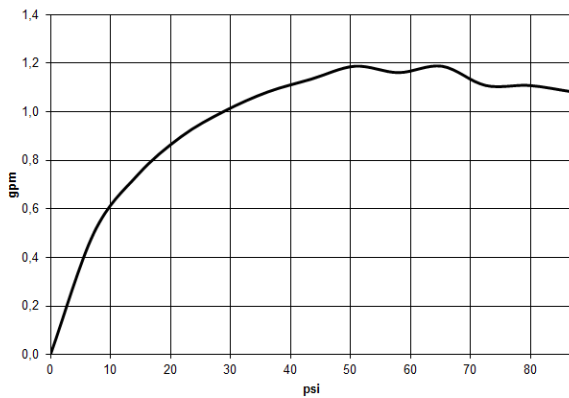

38 003 668

mm [inches]  
1:10

**Flow rate chart**

**Certificates**

IAPMO\_7899.