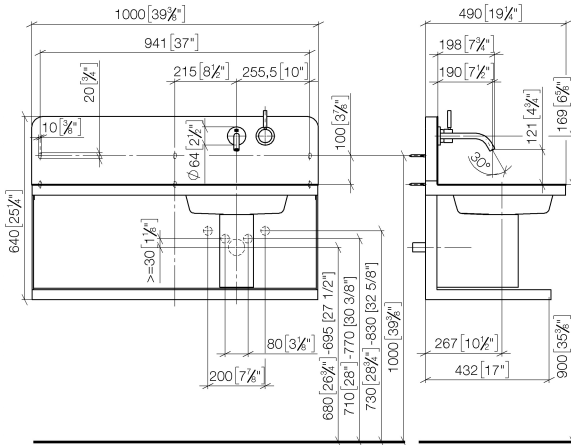

38 003 668

**Washbasin Specifications**

- Sink Ø 14-3/4"
- Sink on the right
- Overflow
- Drain opens / closes
- White glazed steel surface
- White drain cap
- Matte black powder coat frame and siphon cover
- Glass shelf
- Dimensions 39-3/8 x 25-1/4 x 19-1/4 "
- Weight 99 lbs

**Faucet Specifications**

- 7-1/2" Projection
- Finish black matte (-33)
- Rigid spout
- Round aerated stream
- 2-1/2" diameter flange for spout
- Diameter flange for mixer 2-1/2"
- Water flow rate limited to max. 1.2 gpm
- lead-free
- 2 x pressure hose with 3/8" compression fitting

38 003 668

mm [inches]  
1:10

**Flow rate chart**

**Certificates**

IAPMO\_7899.

## META Steel 19 Washbasin wall-mounted right - Matte Black

META

38 003 668