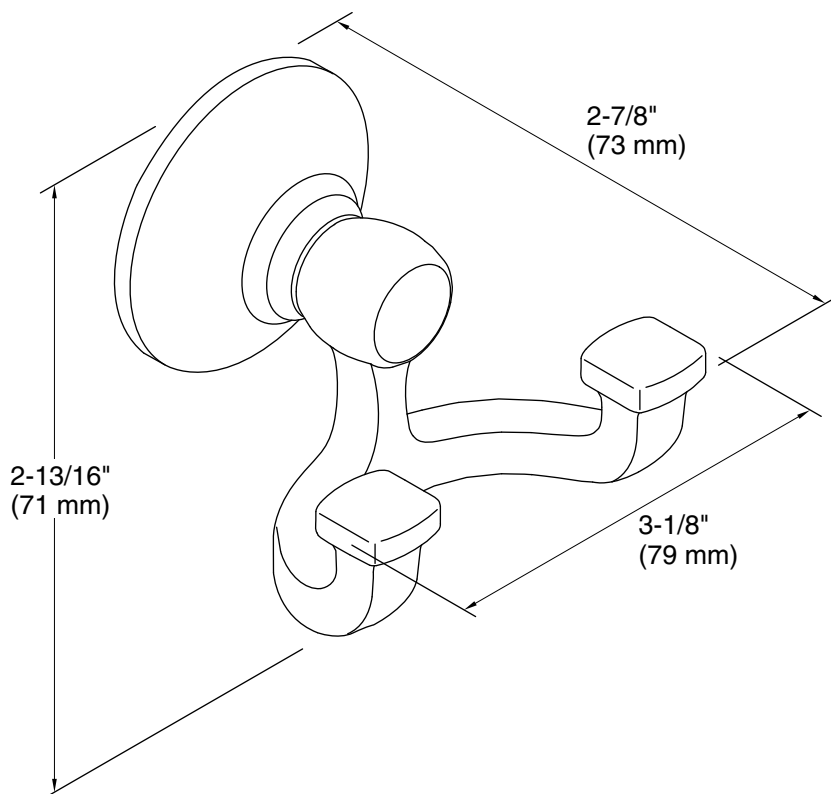

Technical Information

All product dimensions are nominal.

Material: Metal

Notes

Install this product according to the installation guide.

CAUTION: Risk of personal injury. Do not install these products in any area where they are likely to be used inadvertently as a grab bar or support bar. These products are not designed or intended for use as a grab bar or support bar.