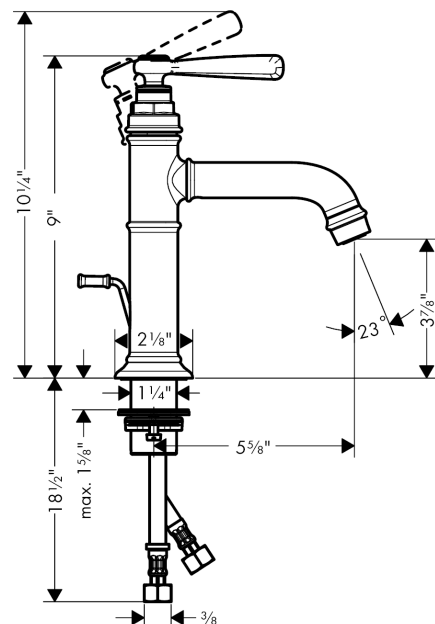

AXOR Montreux
Single-Hole Faucet 100 with Pop-Up Drain, 1.2 GPM
 Finishes : **polished nickel** Part no. : **16515831**

Description

Features

- Aerated spray
- Flow: 1.2 GPM (4.5 L/Min)
- Ceramic cartridge
- Includes pop-up drain

Item details

List Price \$ 836.00

Technology

Compliance

Product image

Scale drawing

AXOR Montreux
Single-Hole Faucet 100 with Pop-Up Drain, 1.2 GPM
Finishes : **polished nickel** Part no. : **16515831**

Exploded drawing

Year of production: >01/18

AXOR Montreux
Single-Hole Faucet 100 with Pop-Up Drain, 1.2 GPM
 Finishes : **polished nickel** Part no. : **16515831**

Spare parts list

Year of production: >01/18

Pos.	Description	Part no.	Price	PU
1	handle	92973830	-	1
2	cover cap	92974000	-	1
3	O-ring 16x2	98133000	-	1
4	screw cover	96338000	-	1
5	flange	92625830	-	1
6	nut	92689000	-	1
7	O-ring 27x1,5	92527000	-	1
8	O-ring 25x1,5	98146000	-	1
9	cartridge, assy	95973001	-	1
10	seal	98865000	-	1
11	adapter for cartridge	98866000	-	1
12	O-ring 23x2	98398000	-	1
13	O-ring 11x2,5	98487000	-	1
14	spout cpl.	92978830	-	1
15	aerator M24x1 (4,5 l/min)	93254830	-	1
16	hollow set screw M6x5	98447000	-	1
17	fixing set (Ø 34)	95049000	-	1
18	lever collar	97548000	-	1
19	connection hose 23½" M8x0,75 3/8"	98600001	-	1
20	pull rod	98730830	-	1
21	O-ring 7x1,5	98422000	-	1