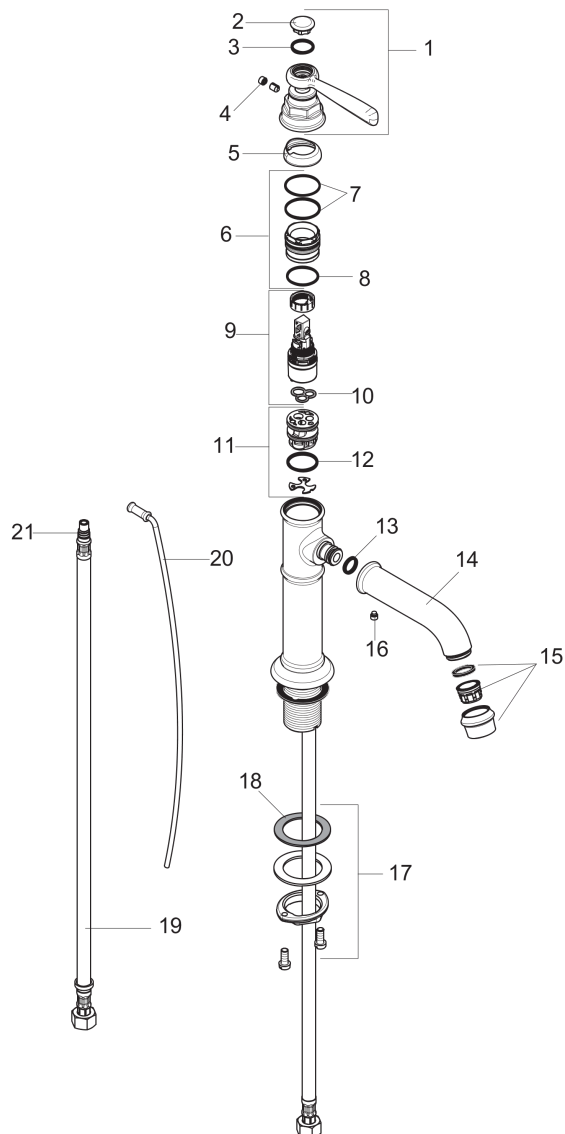

AXOR Montreux
Single-Hole Faucet 100 with Pop-Up Drain, 1.2 GPM
 Finishes : **polished nickel** Part no. : **16515831**

Description

Features

- Aerated spray
- Flow: 1.2 GPM (4.5 L/Min)
- Ceramic cartridge
- Includes pop-up drain

Item details

List Price \$ 836.00

Technology

Compliance

Product image

Scale drawing

AXOR Montreux
Single-Hole Faucet 100 with Pop-Up Drain, 1.2 GPM
Finishes : **polished nickel** Part no. : **16515831**

Exploded drawing

Year of production: >01/18

AXOR Montreux
Single-Hole Faucet 100 with Pop-Up Drain, 1.2 GPM
 Finishes : **polished nickel** Part no. : **16515831**

Spare parts list

Year of production: >01/18

Pos.	Description	Part no.	Price	PU
1	handle	92973830	-	1
2	cover cap	92974000	-	1
3	O-ring 16x2	98133000	-	1
4	screw cover	96338000	-	1
5	flange	92625830	-	1
6	nut	92689000	-	1
7	O-ring 27x1,5	92527000	-	1
8	O-ring 25x1,5	98146000	-	1
9	cartridge, assy	95973001	-	1
10	seal	98865000	-	1
11	adapter for cartridge	98866000	-	1
12	O-ring 23x2	98398000	-	1
13	O-ring 11x2,5	98487000	-	1
14	spout cpl.	92978830	-	1
15	aerator M24x1 (4,5 l/min)	93254830	-	1
16	hollow set screw M6x5	98447000	-	1
17	fixing set (Ø 34)	95049000	-	1
18	lever collar	97548000	-	1
19	connection hose 23½" M8x0,75 3/8"	98600001	-	1
20	pull rod	98730830	-	1
21	O-ring 7x1,5	98422000	-	1