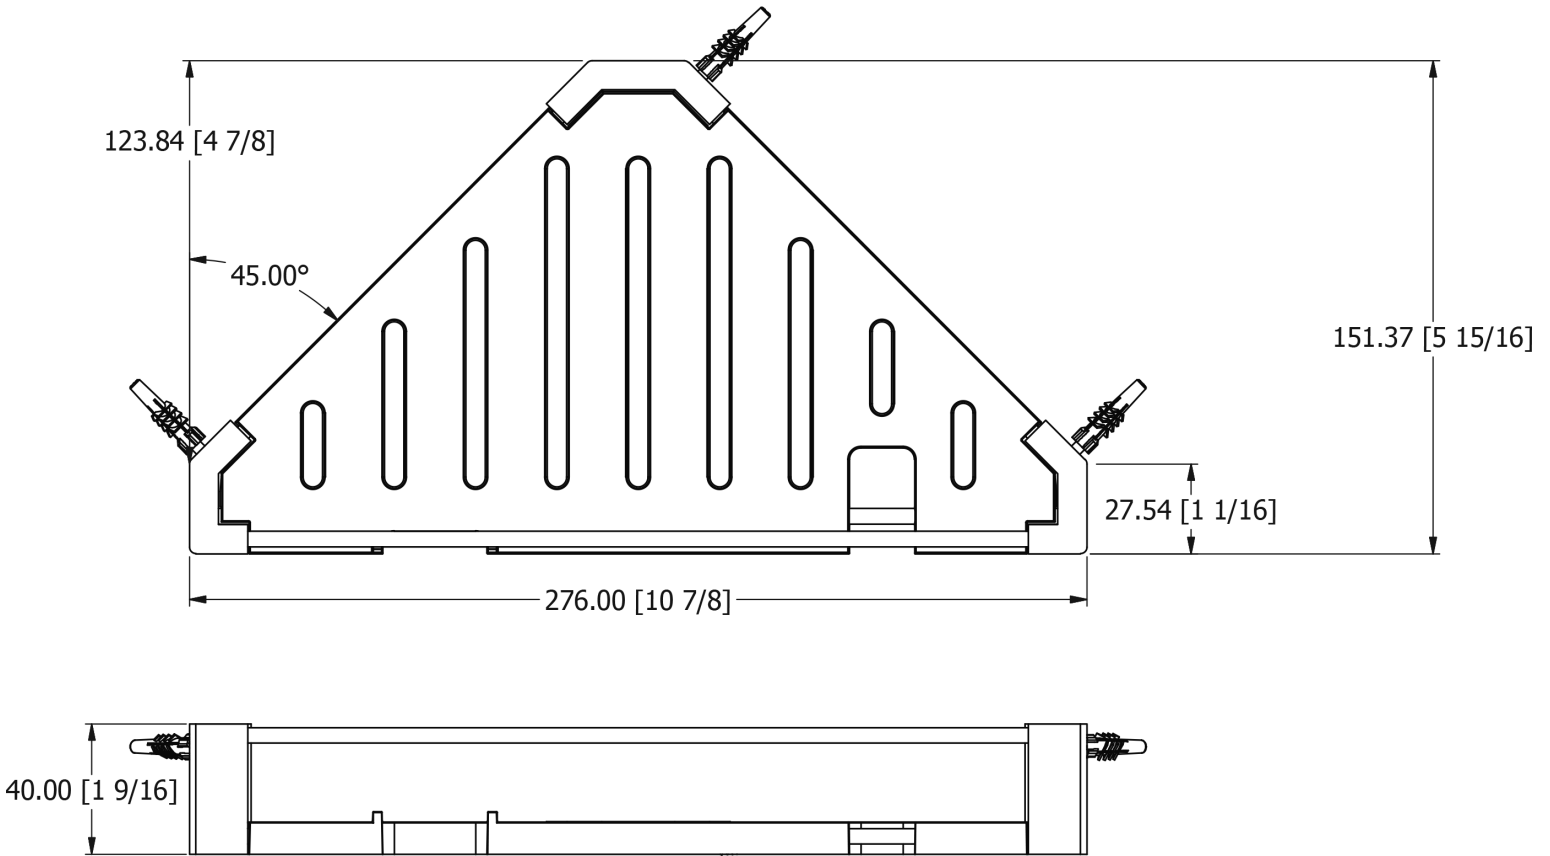

SAMUEL HEATH

Product Number: N172-SG-CP

Description: Corner shower basket with concealed fix

Finishes Available

Specification Drawing

UK Customer Service
Leopold Street
Birmingham
B12 0UJ
Tel: +44 121 766 4200
Email: info@samuel-heath.com