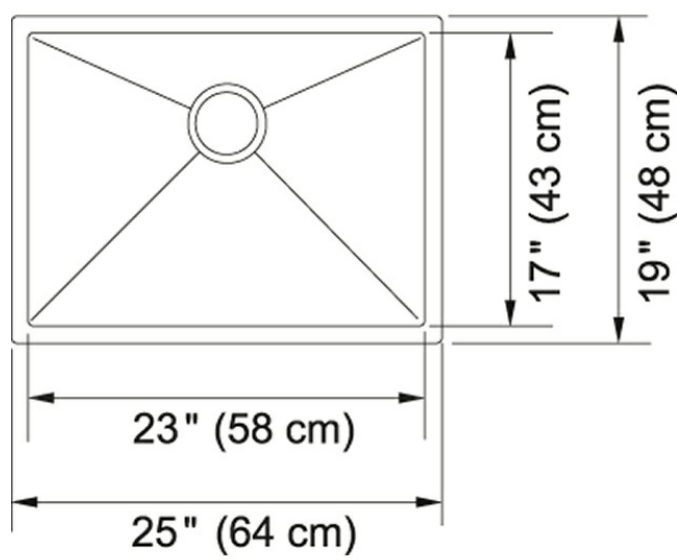

Professional Series ODX110-2312-316 Stainless Steel

Manufactured with high-grade, 18-gauge T316 stainless steel – one of the most corrosion resistant grades available – Outdoor Series can handle rain, cold, snow and heavy use. The simple styling of this undermount design features angled interior lines to promote better draining and help keep your sink clean. Pair it with the weather-resistant Outdoor Series faucet, also made of 18-gauge T316 stainless, for an outdoor kitchen that will retain its beauty and integrity for years.

Product Picture

Technical Drawing

Product Dimensions

Length overall	25 3/16"
Width overall	19"
Length of large bowl	23"
Width of large bowl	17"
Depth of large bowl	12"
Minimum Cabinet Size	30 5/16"

General Information

Number of Bowls	1
-----------------	---

Article Numbers

FUN#	122.0274.294
US Part Number	ODX110-2312-316