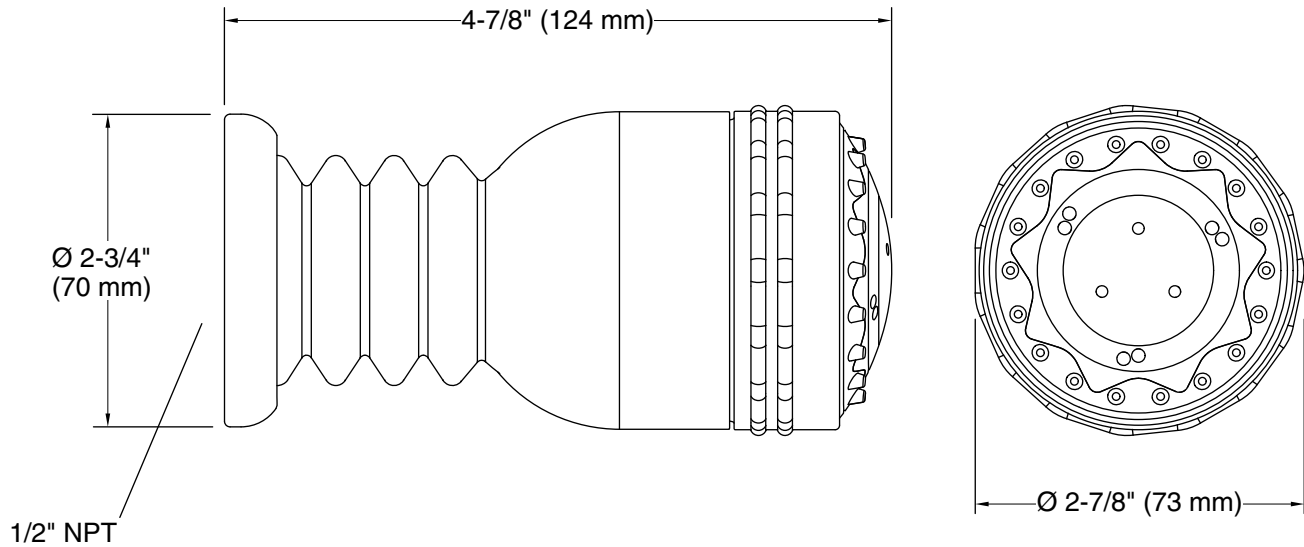

Technical Information

All product dimensions are nominal.

Drain included: No

Notes

For use with automatic compensating valves rated at 2.5 gal/min (9.5 l/min) or less.

Install this product according to the installation guide.