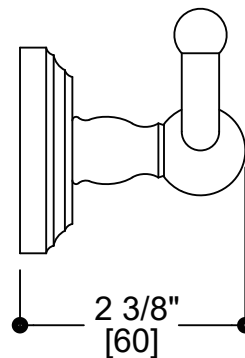

NOTE: Dimensions and specifications are subject to change without notice.