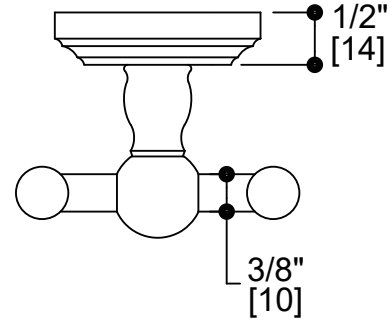

**FLORENCE COLLECTION**  
**DOUBLE ROBE HOOK**  
322132

**PRODUCT NAME:** FLORENCE DOUBLE ROBE HOOK

**PRODUCT CODE:** 322132

**MATERIAL:** All-brass construction

**STOCKED FINISHES:** Polished Chrome (99)  
Brushed Nickel (81)  
Polished Nickel (68)  
Matte Black (48)  
New World Bronze(80)  
Polished Brass(72)