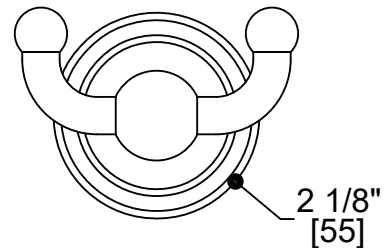

NOTE: Dimensions and specifications are subject to change without notice.