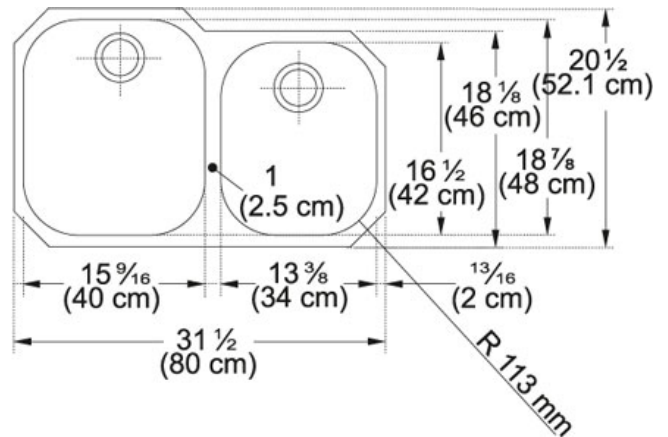

## TECHNICAL DATA

Gauge	18
Cabinet Size	31 1/2"
Waste Outlet Diameter	3 1/2"
Faucet Hole	None
Length overall	31 1/2"
Width overall	20 1/2"
Length of large bowl	15 9/16"
Width of large bowl	18 7/8"
Depth of large bowl	9 1/16"
Length of small bowl	13 3/8"
Width of small bowl	16 9/16"
Depth of small bowl	6 7/8"
Number of Bowls	2
Cutout Length	30 5/16"
Cutout Width	19 5/16"
Cut-Out Template	Yes
Type of Material	STAINLESS-STEEL