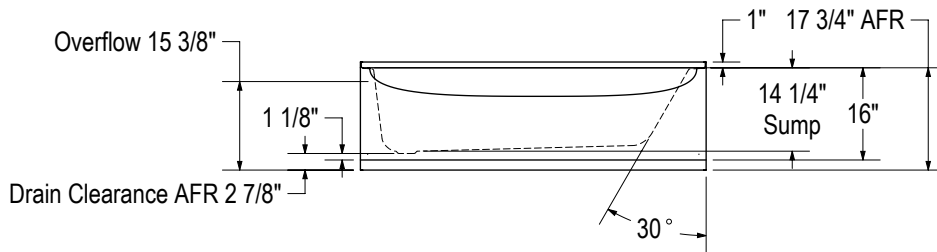

# TO-3060 alcove bathtub

**Model number:**

141078

**Dimensions:** 60" x 31" x 17"

**Installation:** Alcove

**Material:** AcryIX™

# TO-3060 alcove bathtub

**Model number:**

**141078**

**Dimensions:** 60" x 31" x 17"

**Installation:** Alcove

**Material:** AcrylX™

All dimensions are approximate. Structure measurements must be verified against the unit to ensure proper fit.

**Dimensions:**

60 x 30 1/2 x 16 3/4 in.

**Water capacity:**

46 gallons

**Weight:**

64 lbs

**Bathing well:**

45 X 19 1/4 in.

**Deep sump height:**

14 1/8 in.

**Deck width:**

3 1/4 in.

**Drain location:**

Left

Right

Project: