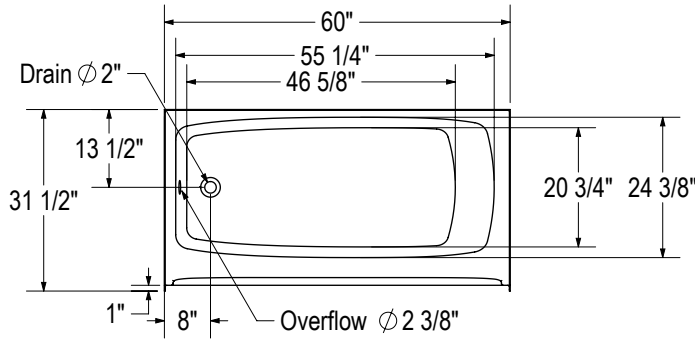

# TO-3060 alcove bathtub

**Model number:**

141078

**Dimensions:** 60" x 31" x 17"

**Installation:** Alcove

**Material:** AcryIX™

# TO-3060 alcove bathtub

**Model number:**

**141078**

**Dimensions:** 60" x 31" x 17"

**Installation:** Alcove

**Material:** AcrylX™

All dimensions are approximate. Structure measurements must be verified against the unit to ensure proper fit.

**Dimensions:**

60 x 30 1/2 x 16 3/4 in.

**Water capacity:**

46 gallons

**Weight:**

64 lbs

**Bathing well:**

45 X 19 1/4 in.

**Deep sump height:**

14 1/8 in.

**Deck width:**

3 1/4 in.

**Drain location:**

Left

Right

Project: