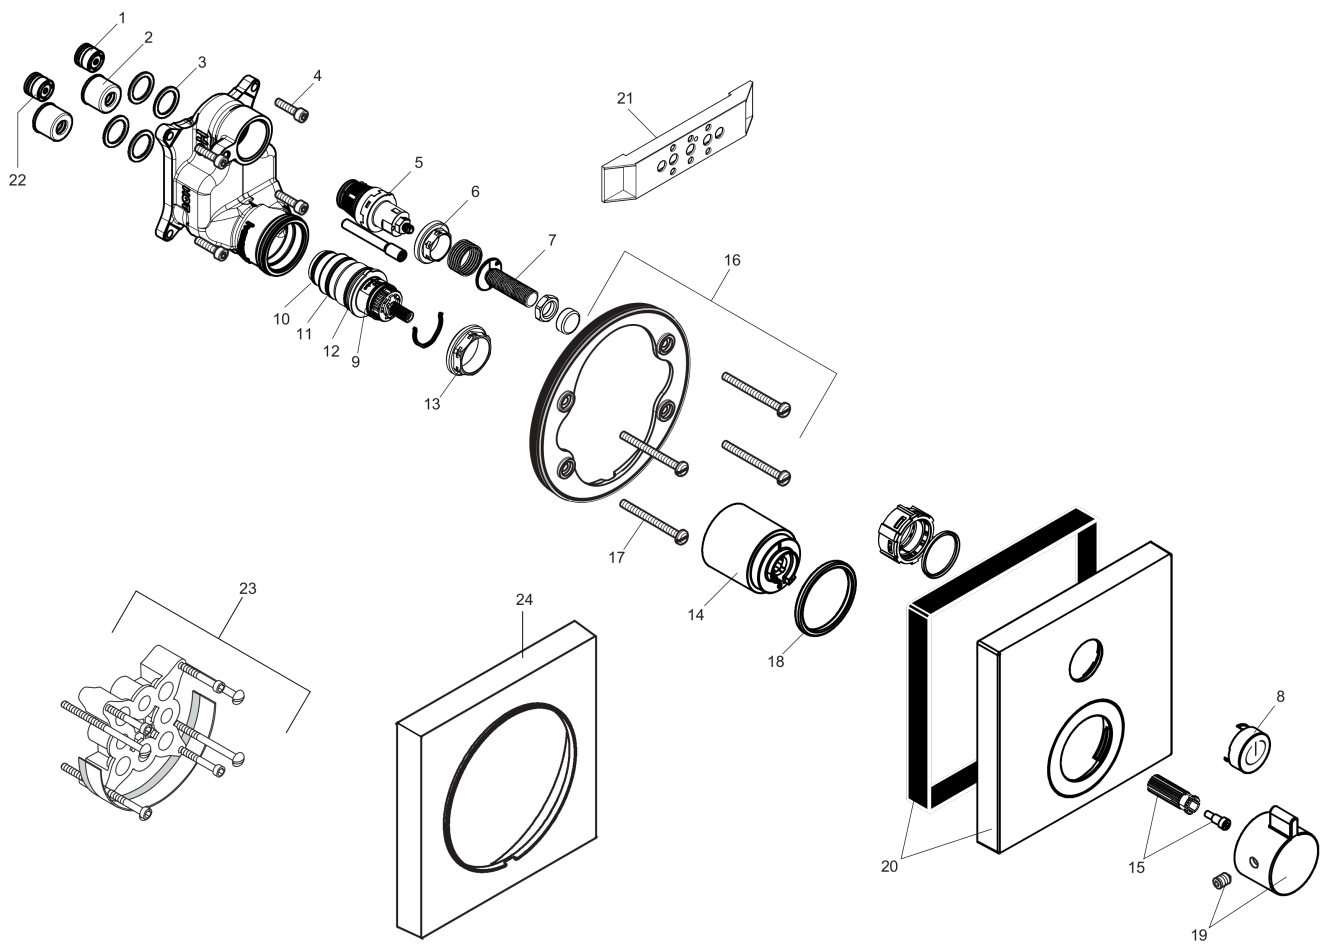

### Product image

### Scale drawing

**ShowerSelect**  
**Thermostatic Trim for 1 Function, Square**  
 Finishes : **chrome**    Part no. : **15762001**

**Exploded drawing**

Year of production: >12/14

**ShowerSelect**  
**Thermostatic Trim for 1 Function, Square**  
 Finishes : **chrome** Part no. : **15762001**

## Spare parts list

Year of production: >12/14

Pos.	Description	Part no.	Price	PU
1	non return valve	97980000	-	1
2	noise reduction	94073000	-	1
3	O-ring 16x2	98133000	-	1
4	set of screws	96525000	-	1
5	shut off unit	95758000	-	1
6	nut	98368000	-	1
7	Select-adapter	92219000	-	1
8	set of symbols	92218000	-	1
9	thermostat cartridge	98282000	-	1
10	O-ring 20x1,5	98197000	-	1
11	O-ring 25x1,5	98146000	-	1
12	O-ring 25x2,5	92146000	-	1
13	nut	98913000	-	1
14	sleeve	92216000	-	1
15	handle fixing set	95843000	-	1
16	holder for escutcheon	98793000	-	1
17	set of fixing screws	96454000	-	1
18	O-ring 44x4	98471000	-	1
19	handle for thermostat	92215001	-	1
20	escutcheon 155 / 155 mm	92234001	-	1
21	fit-up aid	92540000	-	1
22	non return valve (pressure-resistant up to 2 MPa)	92594000	-	1
23	extension 25 mm	13595000	-	1
24	extension 22 mm	13593000	-	1
a	compensation set 1°	95521000	-	1
b	set of fixing screws	97747000	-	1
c	shut off unit (special)	92361000	-	1
d	brake disc	92498000	-	1
e	nut and flange	92696000	-	1
f	symbol head shower Rain large	93571880	-	1
g	symbol head shower Rain small	93572880	-	1
h	symbol handshower	93573880	-	1
i	symbol Flood jet	93574880	-	1
j	symbol Whirl	93575880	-	1
k	symbol Mono	93576880	-	1
l	symbol tub	93577880	-	1
m	symbol body shower	93578880	-	1
n	symbol ON/OFF	93579880	-	1
o	pushbutton	93955880	-	1