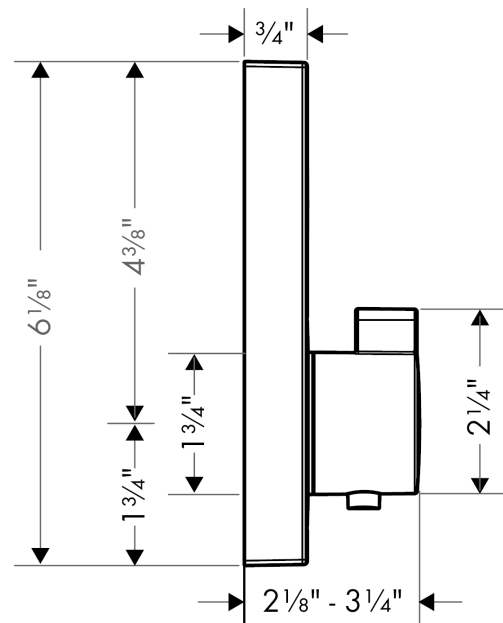

### Scale drawing

**ShowerSelect**  
**Thermostatic Trim for 1 Function, Square**  
 Finishes : **chrome**    Part no. : **15762001**

**Exploded drawing**

Year of production: >12/14

**ShowerSelect**  
**Thermostatic Trim for 1 Function, Square**  
 Finishes : **chrome** Part no. : **15762001**