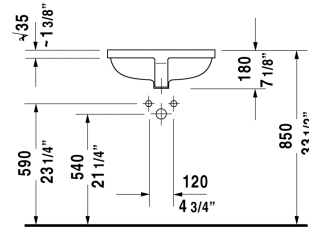

Starck 3 Vanity basin # 0305490000

| < 19 1/4" Inch > |

Vanity basin	Dimension	Weight	Order number
undermount basin, with overflow, without faucet deck, cUPC® listed*, 19 1/4" Inch			
Colors			
00 White			
Variant			
☒	19 1/4" x 14 3/8" Inch	16.9 lb	0305490000
Infobox			
* Complies with following standards: ASME A112.19.2/CSA B45.1, Measurements of undercounter models represent interior measurements, Not available with WonderGliss			
Accessory for ceramics			
Hardware for stone countertops, (with the exception of # 046651)		0.4 lb	005028
Push button drain assembly for washbasins with overflow	2" Inch	0.8 lb	005052

All drawings contain the necessary measurements which are subject to standard tolerances. They are stated in inch & mm and are non-binding. Exact measurements, in particular for customized installation scenarios, can only be taken from the finished ceramic piece.