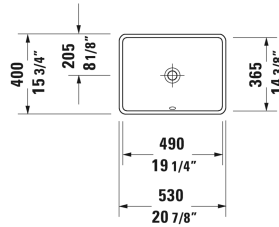

Starck 3 Vanity basin # 0305490000

| < 19 1/4" Inch > |

Vanity basin	Dimension	Weight	Order number
undermount basin, with overflow, without faucet deck, cUPC® listed*, 19 1/4" Inch			
Colors			
00 White			
Variant			
☒	19 1/4" x 14 3/8" Inch	16.9 lb	0305490000
Infobox			
* Complies with following standards: ASME A112.19.2/CSA B45.1, Measurements of undercounter models represent interior measurements, Not available with WonderGliss			
Accessory for ceramics			
Hardware for stone countertops, (with the exception of # 046651)		0.4 lb	005028
Push button drain assembly for washbasins with overflow	2" Inch	0.8 lb	005052

All drawings contain the necessary measurements which are subject to standard tolerances. They are stated in inch & mm and are non-binding. Exact measurements, in particular for customized installation scenarios, can only be taken from the finished ceramic piece.