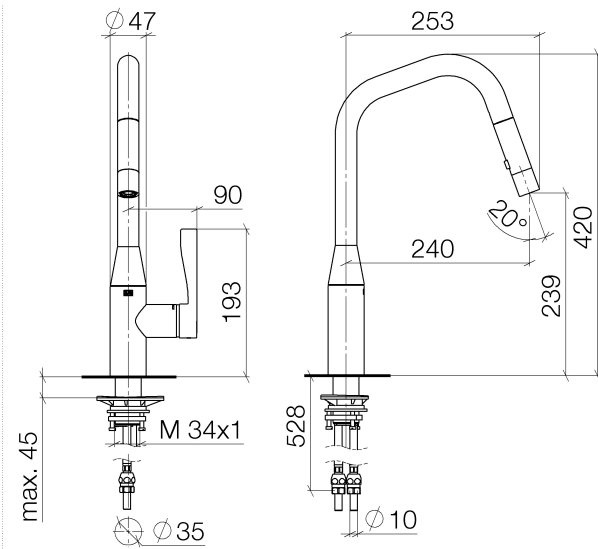

Kitchen - Sync

Single-lever mixer pull-down with spray function - platinum

Article number: 33 875 895-08 0010

- 9-1/2" Projection
- Swiveling spout 360°
- Optional restriction, swivels 110°
- Laminar and spray function
- Total height 16-1/2"
- 9-1/2" height to aerator/spout outlet
- 1-3/8" hole diameter
- 2x 10 mm flexible supply lines including 3/8" US adapters
- 59" metal shower hose
- Sprayface with descaling system
- Water flow rate limited to max. 1.5 gpm
- lead-free
- In order to compensate for the disproportionately high increase in the cost of materials, we are unfortunately forced to charge a precious metal surcharge of 10% for this article as from 1st June 2020.
- The surcharge is not included in price shown.
- (ADA)
- Internal backflow preventer.
- Push button locks into spray mode when pressed. To switch back to laminar flow the water must be turned off.

platinum

Kitchen - Sync
Single-lever mixer pull-down with spray function - platinum
Article number: 33 875 895-08 0010

Dimensional drawing

All dimensions in mm / inch = mm x 0,0394

Flow rate chart

Kitchen - Sync