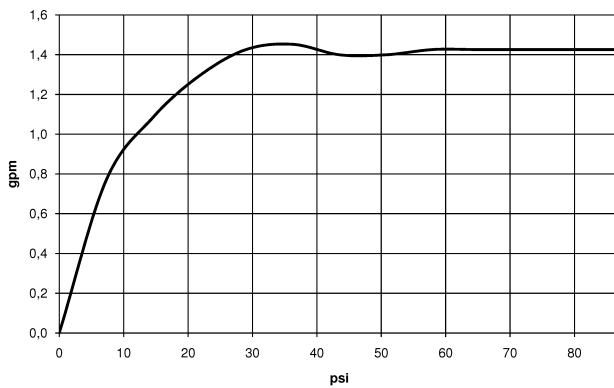

Kitchen - Sync

Single-lever mixer pull-down with spray function - platinum

Article number: 33 875 895-08 0010

- 9-1/2" Projection
- Swiveling spout 360°
- Optional restriction, swivels 110°
- Laminar and spray function
- Total height 16-1/2"
- 9-1/2" height to aerator/spout outlet
- 1-3/8" hole diameter
- 2x 10 mm flexible supply lines including 3/8" US adapters
- 59" metal shower hose
- Sprayface with descaling system
- Water flow rate limited to max. 1.5 gpm
- lead-free
- In order to compensate for the disproportionately high increase in the cost of materials, we are unfortunately forced to charge a precious metal surcharge of 10% for this article as from 1st June 2020.
- The surcharge is not included in price shown.
- (ADA)
- Internal backflow preventer.
- Push button locks into spray mode when pressed. To switch back to laminar flow the water must be turned off.

platinum

Kitchen - Sync
Single-lever mixer pull-down with spray function - platinum
Article number: 33 875 895-08 0010

Dimensional drawing

All dimensions in mm / inch = mm x 0,0394

Flow rate chart

Kitchen - Sync