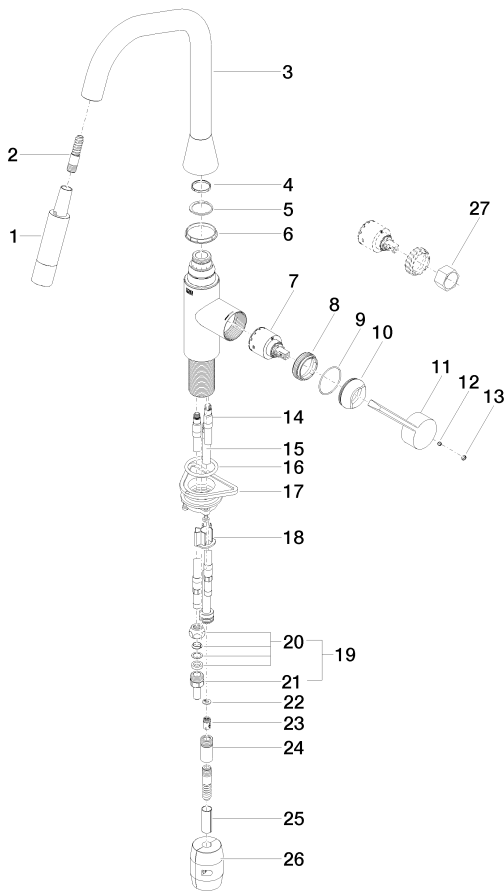

Kitchen - Sync

Single-lever mixer pull-down with spray function - platinum

Article number: 33 875 895-08 0010

- 9-1/2" Projection
- Swiveling spout 360°
- Optional restriction, swivels 110°
- Laminar and spray function
- Total height 16-1/2"
- 9-1/2" height to aerator/spout outlet
- 1-3/8" hole diameter
- 2x 10 mm flexible supply lines including 3/8" US adapters
- 59" metal shower hose
- Sprayface with descaling system
- Water flow rate limited to max. 1.5 gpm
- lead-free
- In order to compensate for the disproportionately high increase in the cost of materials, we are unfortunately forced to charge a precious metal surcharge of 10% for this article as from 1st June 2020.
- The surcharge is not included in price shown.
- (ADA)
- Internal backflow preventer.
- Push button locks into spray mode when pressed. To switch back to laminar flow the water must be turned off.

Kitchen - Sync
 Single-lever mixer pull-down with spray function - platinum
 Article number: 33 875 895-08 0010

Spare parts list

Number	Item Number	Designation	Number of units
1	04 12 11 148 00-08	shower	1
2	04 30 02 120 00-08	hose	1
3	90 28 22 301 00-08	spout	1
4	09 28 10 160 90	ring	1
5	09 28 10 162 90	ring	1
6	09 28 10 161 90	ring	1
7	90 15 05 062 00 90	cartridge	1
8	09 23 10 072 90	nut	1
9	09 14 10 190 90	seal	1
10	09 28 30 030-08	cover	1
11	09 20 89 020-08	handle	1
12	09 31 11 063 90	pin	1
13	90 31 20 087 00-08	plug	1
14	04 30 04 098 00 90	hose	2
15	04 28 20 066 00 90	pipe	1
16	04 30 11 040 00 90	fixing set	1
17	09 20 93 056 90	insert	1
18	04 24 04 222 00-08	adaptor	2
19	04 23 30 031 01-07	threaded connector	2
20	09 24 04 222 10-08	adaptor	2
21	09 16 01 023 90	ring	1
22	09 23 01 096 90	back-flow preventer	1
23	90 24 03 253 00 90	adaptor	1
24	09 30 03 038 90	hose	1
25	04 21 50 010 00 90	accessories	1
26	09 30 09 031 90	key	1