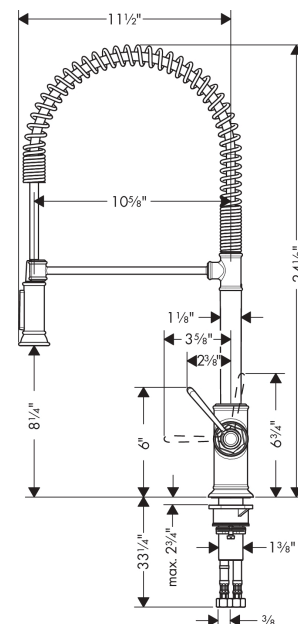

AXOR Montreux
Semi-Pro Kitchen Faucet 2-Spray, 1.75 GPM
 Finishes : **steel optic** Part no. : **16582801**

Description

Features

- Swivel range 360°
- Laminar and needle spray
- Toggle spray diverter
- Single-hole installation
- Flow: 1.75 GPM (6.6 L/Min)
- Ceramic cartridge
- 3/8" connections
- Integrated double backflow prevention

Item details

List Price \$ 1,467.00

Technology

Compliance

Product image

Scale drawing

AXOR Montreux
Semi-Pro Kitchen Faucet 2-Spray, 1.75 GPM
 Finishes : **steel optic** Part no. : **16582801**

Exploded drawing

Year of production: >01/18

AXOR Montreux
Semi-Pro Kitchen Faucet 2-Spray, 1.75 GPM
 Finishes : **steel optic** Part no. : **16582801**

Spare parts list

Year of production: >01/18

Pos.	Description	Part no.	Price	PU
1	shower hose	97475000	-	1
2	filter	97735000	-	1
3	handspray	92967801	-	1
4	set of non return valves DW 15	97350000	-	1
5	O-ring 18x1,5	98231000	-	1
6	aerator laminar M22x1 (15 l/min)	95909000	-	1
7	O-ring 20x1	98140000	-	1
8	handle	92963800	-	1
9	cover cap	92964000	-	1
10	O-ring 16x2	98133000	-	1
11	hollow set screw M6x8	98444000	-	1
12	screw cover	96762000	-	1
13	flange	92965800	-	1
14	nut	92966000	-	1
15	O-ring 33x1,5	98164000	-	1
16	cartridge, assy	92730000	-	1
17	seal	95008000	-	1
18	screw	97662000	-	1
19	O-ring 17x2,5	98387000	-	1
20	sealing washer	97825000	-	1
21	support	97523000	-	1
22	fixing set (Ø 34)	95049000	-	1
23	lever collar	97548000	-	1
24	connection hose 35½" M8x0,75 3/8"	96316001	-	1
25	O-ring 7x1,5	98422000	-	1
a	non return valve	93218000	-	1