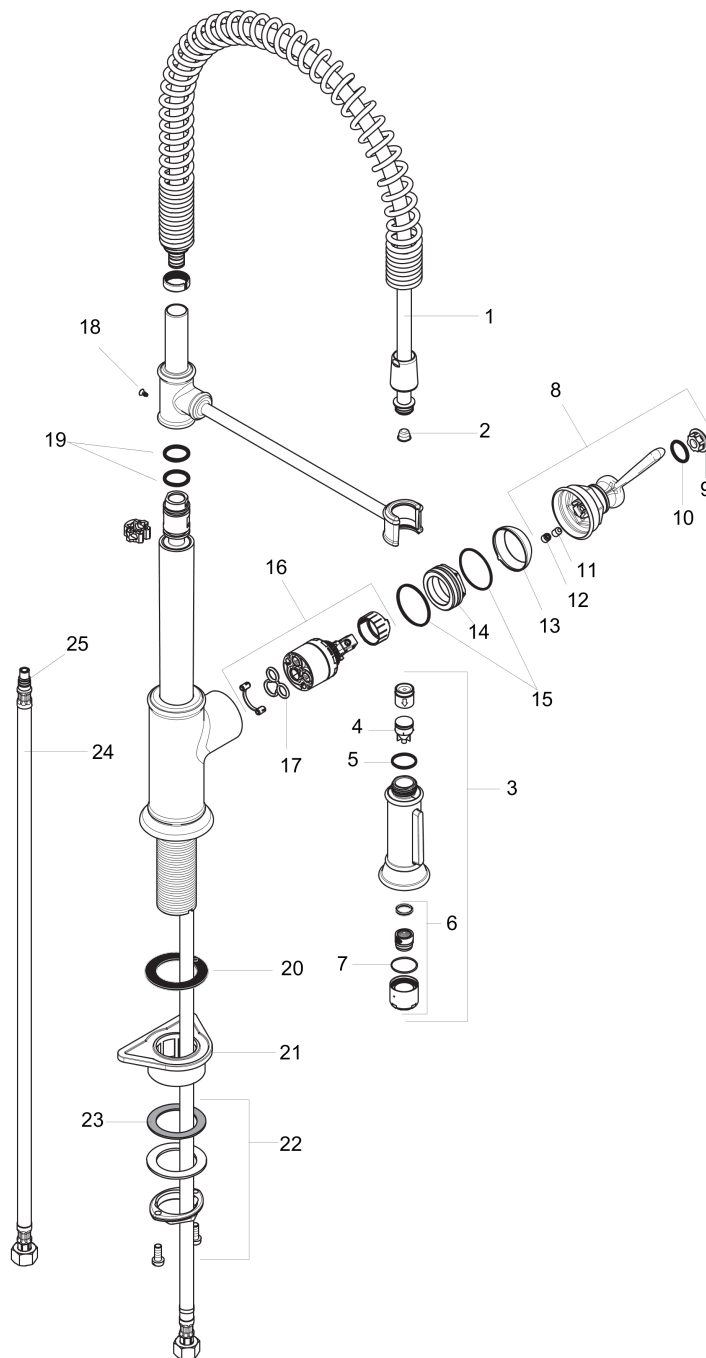

AXOR Montreux
Semi-Pro Kitchen Faucet 2-Spray, 1.75 GPM
 Finishes : **steel optic** Part no. : **16582801**

Description

Features

- Swivel range 360°
- Laminar and needle spray
- Toggle spray diverter
- Single-hole installation
- Flow: 1.75 GPM (6.6 L/Min)
- Ceramic cartridge
- 3/8" connections
- Integrated double backflow prevention

Item details

List Price \$ 1,467.00

Technology

Compliance

Product image

Scale drawing

AXOR Montreux
Semi-Pro Kitchen Faucet 2-Spray, 1.75 GPM
 Finishes : **steel optic** Part no. : **16582801**

Exploded drawing

Year of production: >01/18

AXOR Montreux
Semi-Pro Kitchen Faucet 2-Spray, 1.75 GPM
 Finishes : **steel optic** Part no. : **16582801**

Spare parts list

Year of production: >01/18

Pos.	Description	Part no.	Price	PU
1	shower hose	97475000	-	1
2	filter	97735000	-	1
3	handspray	92967801	-	1
4	set of non return valves DW 15	97350000	-	1
5	O-ring 18x1,5	98231000	-	1
6	aerator laminar M22x1 (15 l/min)	95909000	-	1
7	O-ring 20x1	98140000	-	1
8	handle	92963800	-	1
9	cover cap	92964000	-	1
10	O-ring 16x2	98133000	-	1
11	hollow set screw M6x8	98444000	-	1
12	screw cover	96762000	-	1
13	flange	92965800	-	1
14	nut	92966000	-	1
15	O-ring 33x1,5	98164000	-	1
16	cartridge, assy	92730000	-	1
17	seal	95008000	-	1
18	screw	97662000	-	1
19	O-ring 17x2,5	98387000	-	1
20	sealing washer	97825000	-	1
21	support	97523000	-	1
22	fixing set (Ø 34)	95049000	-	1
23	lever collar	97548000	-	1
24	connection hose 35½" M8x0,75 3/8"	96316001	-	1
25	O-ring 7x1,5	98422000	-	1
a	non return valve	93218000	-	1