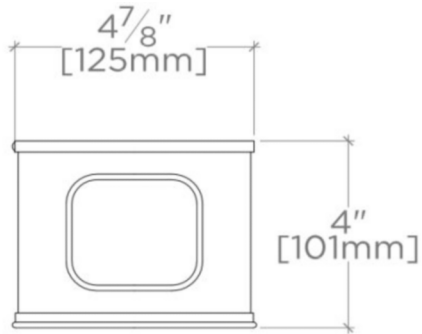

BROUGHAM

Brougham Wall Mounted Single Arm Sconce

BOLT01

SHOWN IN NICKEL

TECHNICAL DETAILS

Ambient / Task: Ambient
Bulb Base Size: Medium Base
Bulb Type: T10 or A Lamp
Depth / Width: 102 mm
Height: 254 mm
Installation Type: Wall Mounted
Interior / Exterior Application: Interior Only
Junction Box Orientation: Any
Length: 127 mm
Number of Bulbs: One
Primary Material: Brass
Safety Warnings: Do not exceed max wattage (60)
Shade Material: Glass
Suggested Application: All Applications
Voltage: 120.0
Wet / Dry: Damp or Dry

INSPIRATION

Inspired by vintage lighting of the fashionable 19th century horse drawn carriages, Brougham features a beaded edge detail and beveled glass.

CODES & STANDARDS

UL

PRODUCT FEATURES

5" x 4" x 10"

PRODUCT (NOTES)

Do not exceed max wattage.

BROUGHAM

BOLT01

Brougham Wall Mounted Single Arm Sconce

TOP VIEW SCALE: 3"=1'-0"

FRONT VIEW SCALE: 3"=1'-0"

SIDE VIEW SCALE: 3"=1'-0"