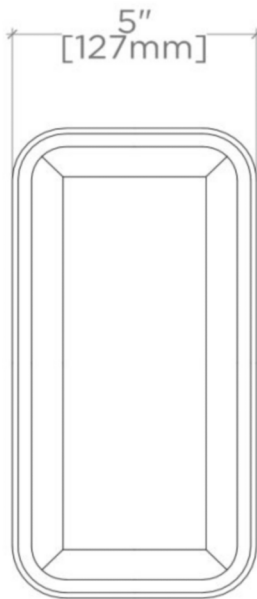

BROUGHAM

Brougham Wall Mounted Single Arm Sconce

BOLT01

SHOWN IN NICKEL

TECHNICAL DETAILS

Ambient / Task: Ambient
Bulb Base Size: Medium Base
Bulb Type: T10 or A Lamp
Depth / Width: 102 mm
Height: 254 mm
Installation Type: Wall Mounted
Interior / Exterior Application: Interior Only
Junction Box Orientation: Any
Length: 127 mm
Number of Bulbs: One
Primary Material: Brass
Safety Warnings: Do not exceed max wattage (60)
Shade Material: Glass
Suggested Application: All Applications
Voltage: 120.0
Wet / Dry: Damp or Dry

INSPIRATION

Inspired by vintage lighting of the fashionable 19th century horse drawn carriages, Brougham features a beaded edge detail and beveled glass.

CODES & STANDARDS

UL

PRODUCT FEATURES

5" x 4" x 10"

PRODUCT (NOTES)

Do not exceed max wattage.

BROUGHAM

BOLT01

Brougham Wall Mounted Single Arm Sconce

TOP VIEW SCALE: 3"=1'-0"

FRONT VIEW SCALE: 3"=1'-0"

SIDE VIEW SCALE: 3"=1'-0"