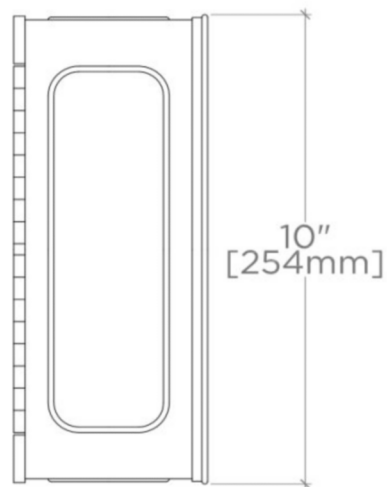

BROUGHAM

Brougham Wall Mounted Single Arm Sconce

BOLT01

SHOWN IN NICKEL

TECHNICAL DETAILS

Ambient / Task: Ambient
Bulb Base Size: Medium Base
Bulb Type: T10 or A Lamp
Depth / Width: 102 mm
Height: 254 mm
Installation Type: Wall Mounted
Interior / Exterior Application: Interior Only
Junction Box Orientation: Any
Length: 127 mm
Number of Bulbs: One
Primary Material: Brass
Safety Warnings: Do not exceed max wattage (60)
Shade Material: Glass
Suggested Application: All Applications
Voltage: 120.0
Wet / Dry: Damp or Dry

INSPIRATION

Inspired by vintage lighting of the fashionable 19th century horse drawn carriages, Brougham features a beaded edge detail and beveled glass.

CODES & STANDARDS

UL

PRODUCT FEATURES

5" x 4" x 10"

PRODUCT (NOTES)

Do not exceed max wattage.

BROUGHAM

BOLT01

Brougham Wall Mounted Single Arm Sconce

TOP VIEW SCALE: 3"=1'-0"

FRONT VIEW SCALE: 3"=1'-0"

SIDE VIEW SCALE: 3"=1'-0"