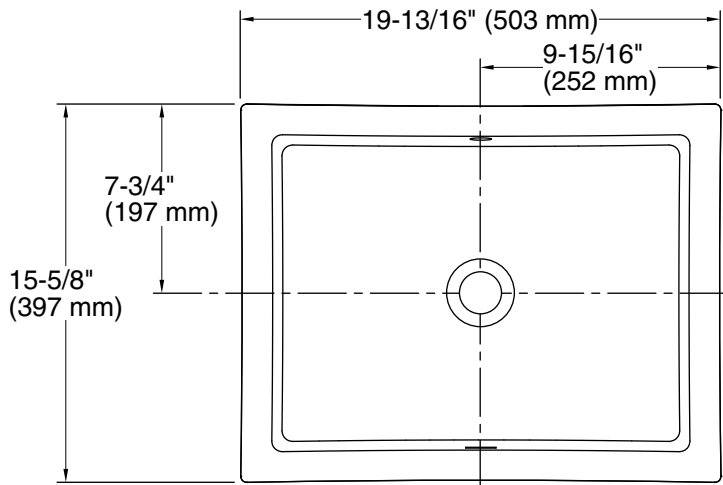

Verticyl® Rectangle

Under-mount Bathroom Sink

K-2882

Technical Information

All product dimensions are nominal.

- Bowl configuration: Single
Installation: Under-mount
Bowl area (Only): Length: 17-1/4" (438 mm)
Width: 13" (330 mm)
Water depth: 3-1/8" (79 mm)
Drain hole: 1-3/4" (44 mm)
Template: 1109226-7, required, not included