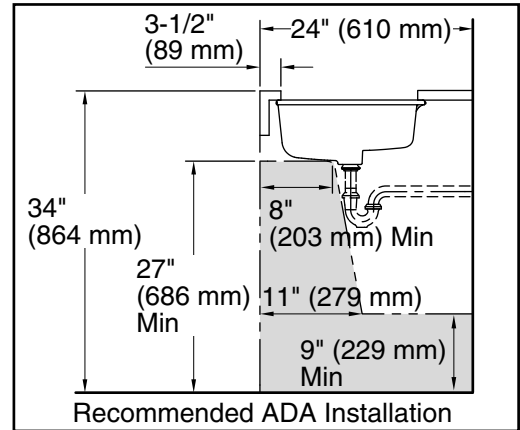

Verticyl® Rectangle

Under-mount Bathroom Sink

K-2882

Technical Information

All product dimensions are nominal.

- Bowl configuration: Single
Installation: Under-mount
Bowl area (Only): Length: 17-1/4" (438 mm)
Width: 13" (330 mm)
Water depth: 3-1/8" (79 mm)
Drain hole: 1-3/4" (44 mm)
Template: 1109226-7, required, not included