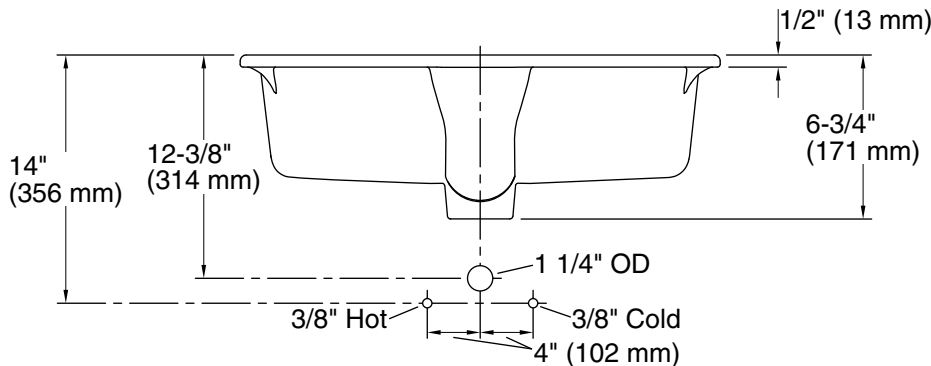

Verticyl® Rectangle

Under-mount Bathroom Sink

K-2882

Technical Information

All product dimensions are nominal.

- Bowl configuration: Single
Installation: Under-mount
Bowl area (Only): Length: 17-1/4" (438 mm)
Width: 13" (330 mm)
Water depth: 3-1/8" (79 mm)
Drain hole: 1-3/4" (44 mm)
Template: 1109226-7, required, not included