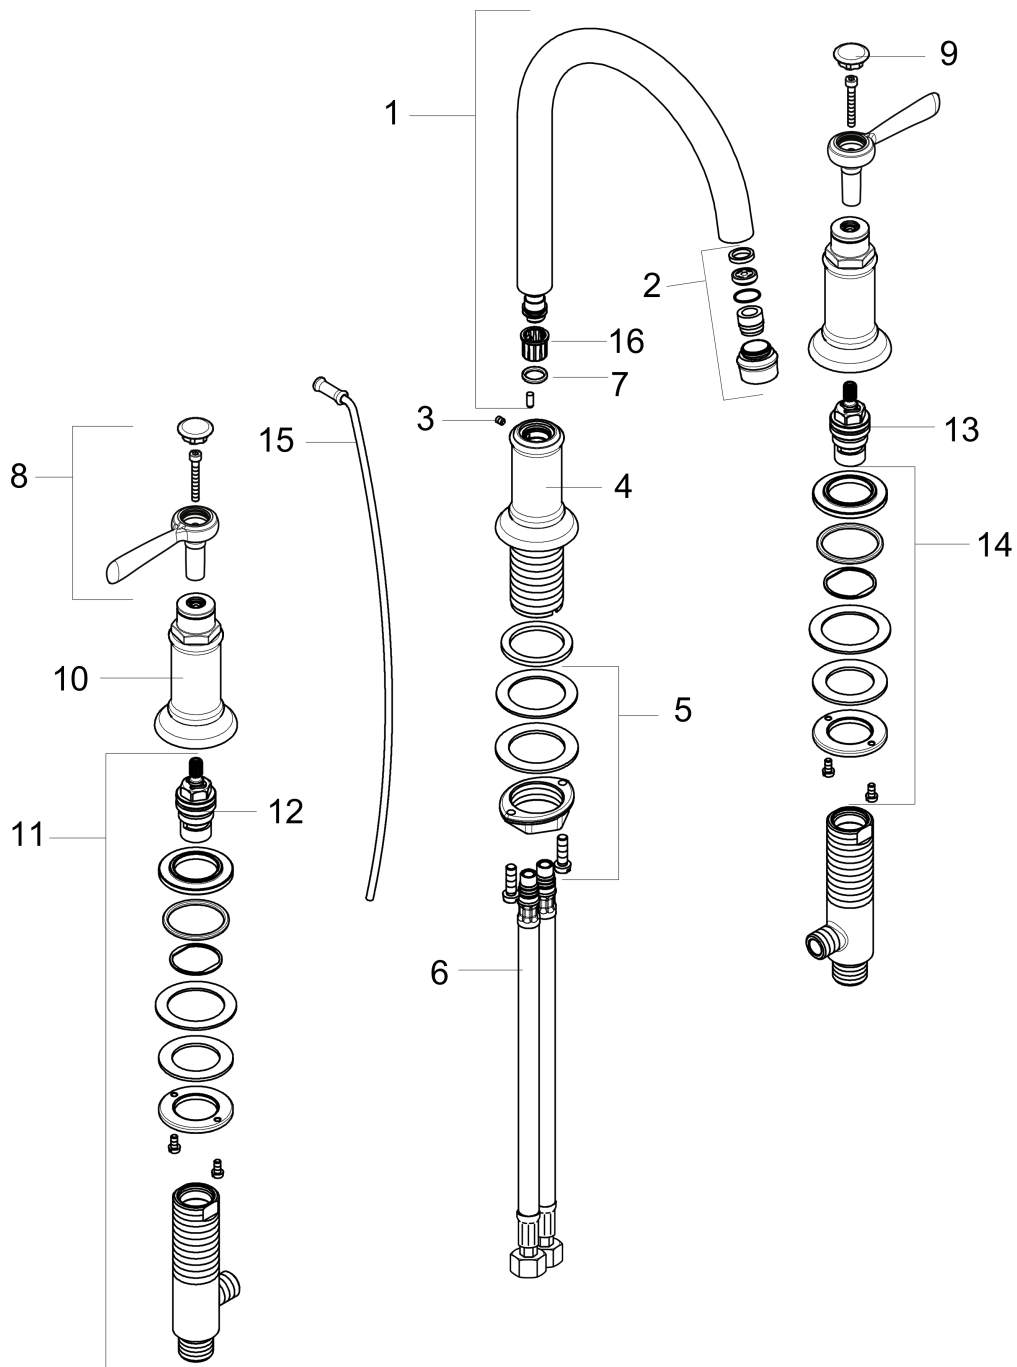

### Product image

### Scale drawing

**AXOR Montreux**  
**Widespread Faucet 180 with Lever Handles and Pop-Up Drain, 1.2 GPM**  
 Finishes : polished nickel Part no. : 16514831

## Exploded drawing

Year of production: >07/16

**AXOR Montreux**  
**Widespread Faucet 180 with Lever Handles and Pop-Up Drain, 1.2 GPM**  
 Finishes : **polished nickel**    Part no. : **16514831**

## Spare parts list

Year of production: >07/16

Pos.	Description	Part no.	Price	PU
1	spout cpl.	97990830	-	1
2	aerator M18x1 (4,5 l/min)	93062830	-	1
3	hollow set screw M4x5	98731000	-	1
4	escutcheon for spout	97989830	-	1
5	fixing set (Ø 32)	13961000	-	1
6	connection hose 18½" M8x0,75 3/8"	96321001	-	1
7	O-ring 11x2	98127000	-	1
8	handle	16691830	-	1
9	set of screw covers, cold / hot water / neutral	97987000	-	1
10	escutcheon for handle	97988830	-	1
11	valve	88503000	-	1
12	shut off unit left closing	94008000	-	1
13	shut off unit right closing	94009000	-	1
14	fixing set for shut off unit	88511000	-	1
15	pull rod	98730830	-	1
16	lever collar	92849000	-	1
a	pop up waste	88509830	-	1