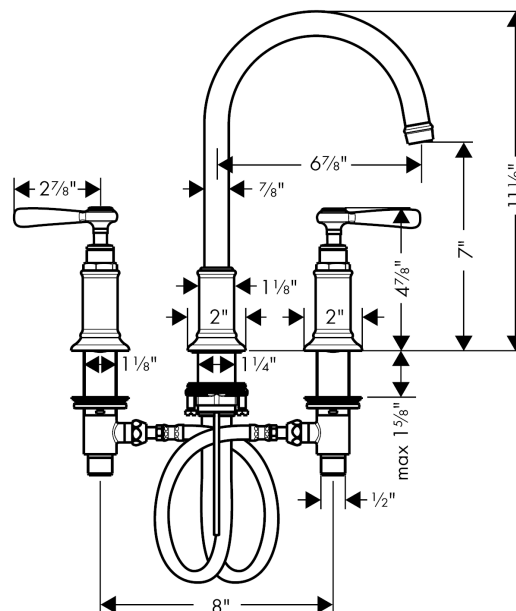

#### Features

- Swivel range 120°
- Laminar spray
- Flow: 1.2 GPM (4.5 L/Min)
- 90° ceramic valves
- Includes pop-up drain

### Scale drawing

**AXOR Montreux**  
**Widespread Faucet 180 with Lever Handles and Pop-Up Drain, 1.2 GPM**  
 Finishes : polished nickel Part no. : 16514831

## Exploded drawing

Year of production: >07/16

**AXOR Montreux**  
**Widespread Faucet 180 with Lever Handles and Pop-Up Drain, 1.2 GPM**  
 Finishes : **polished nickel**    Part no. : **16514831**

## Spare parts list

Year of production: >07/16

Pos.	Description	Part no.	Price	PU
1	spout cpl.	97990830	-	1
2	aerator M18x1 (4,5 l/min)	93062830	-	1
3	hollow set screw M4x5	98731000	-	1
4	escutcheon for spout	97989830	-	1
5	fixing set (Ø 32)	13961000	-	1
6	connection hose 18½" M8x0,75 3/8"	96321001	-	1
7	O-ring 11x2	98127000	-	1
8	handle	16691830	-	1
9	set of screw covers, cold / hot water / neutral	97987000	-	1
10	escutcheon for handle	97988830	-	1
11	valve	88503000	-	1
12	shut off unit left closing	94008000	-	1
13	shut off unit right closing	94009000	-	1
14	fixing set for shut off unit	88511000	-	1
15	pull rod	98730830	-	1
16	lever collar	92849000	-	1
a	pop up waste	88509830	-	1