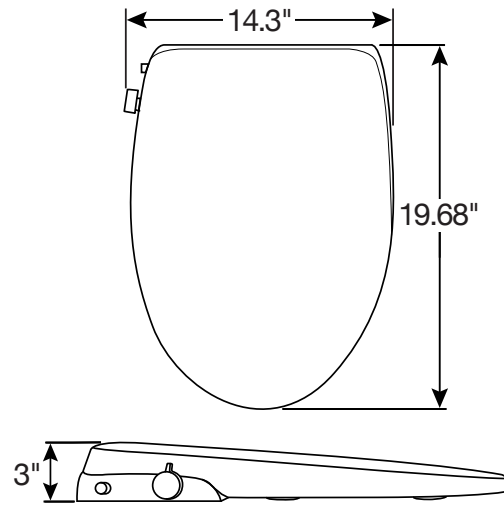

HAVEN 500™ HV500E

BIDET TOILET SEAT

No Outlet
Required

Dual Nozzle

Comfort
Control Knob

Stay-Tite®

Whisper-Close®

Night Light

FEATURES:

- No Outlet Required
- Dual Nozzle
- Comfort Control Knob
- Stay-Tite®
- Whisper-Close®
- Night Light (Battery-Powered)

SPECIFICATIONS:

Size: Elongated

Material: Polypropylene

Style: Closed Front with Cover

Ring Bumpers: Four

Hinges: Plastic

Hardware: Stay-Tite® Seat Fastening System™

Bidet Water Hose Length: 17.25"

Power Requirement: None