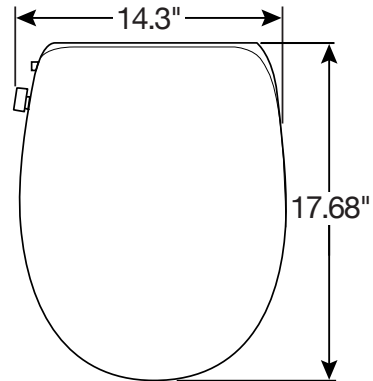

Ring Bumpers: Four

Hinges: Plastic

Hardware: Stay-Tite® Seat Fastening System™

Bidet Water Hose Length: 17.25"

Power Requirement: None

HAVEN 500™ HV500R

BIDET TOILET SEAT

No Outlet
Required

Size: Round

Material: Polypropylene

Style: Closed Front with Cover

Ring Bumpers: Four

Hinges: Plastic

Hardware: Stay-Tite® Seat Fastening System™

Bidet Water Hose Length: 17.25"

Power Requirement: None