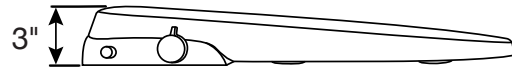

Ring Bumpers: Four

Hinges: Plastic

Hardware: Stay-Tite® Seat Fastening System™

Bidet Water Hose Length: 17.25"

Power Requirement: None

HAVEN 500™ HV500R

BIDET TOILET SEAT

No Outlet
Required