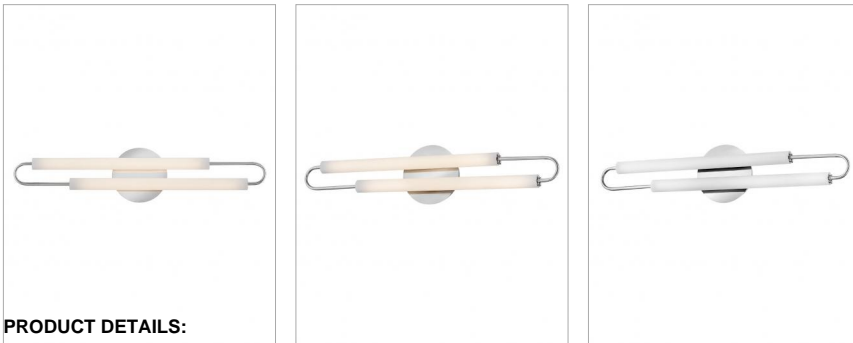

EOS

53860CM

MEDIUM LED VANITY

Clean and contemporary, Eos is simplicity at its finest with a double dose of style. Offset etched opal tubes are striking in any of three finishes, Black, Brushed Nickel or Chrome. Slim and streamlined, Eos makes a dramatic impact whether mounted horizontally or vertically.

DETAILS	
FINISH:	Chrome
MATERIAL:	Steel
GLASS:	Etched

DIMENSIONS	
WIDTH:	25"
HEIGHT:	5.5"
WEIGHT:	2.5 lbs.
BACK PLATE:	4.75" Dia.
EXTENSION:	3"
TOP TO OUTLET:	2.75"

LIGHT SOURCE	
LIGHT SOURCE:	Integrated LED
LED NAME:	5386XD
WATTAGE:	19w LED *Included
VOLTAGE:	120v
COLOR TEMP:	3000
LUMENS:	1000
CRI:	93
INCANDESCENT EQUIVALENCY:	1 x 75w
DIMMABLE:	Yes - CL Type Dimmer (SSL7A)

SHIPPING	
CARTON LENGTH:	24"
CARTON WIDTH:	7"
CARTON HEIGHT:	8"
CARTON WEIGHT:	3.5 lbs.

PRODUCT DETAILS:

- Mounting hardware is hidden on the backplate to ensure a clean silhouette.
- Fixture can be mounted either up or down
- Suitable for use in damp locations as defined by NEC and CEC. Meets United States UL Underwriters Laboratories & CSA Canadian Standards Association Product Safety Standards
- Meets California Energy Commission 2016 Title regulations/JA8
- Fixture is ADA compliant and adheres to the standards and guidelines listed by the Americans with Disabilities Act.
- LED components carry a 5-year limited warranty
- Bold lines and a clean, minimalist style creates a modern look
- Sparkling chrome with reflective finish