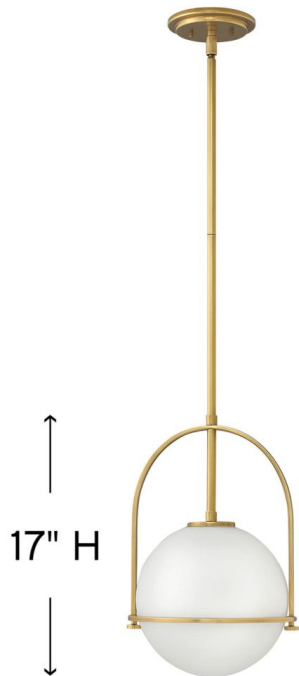

SOMERSET

3407HB

MEDIUM PENDANT

Chic and elegant, the Somerset collection exudes a quiet and precise sophistication. Subtly fusing modernity with vintage appeal, its etched opal glass deftly floats inside a streamlined metal yoke and ring while understated turned metal knobs add an authentic edge.

11½" Dia.

17" H

DETAILS

FINISH:	Heritage Brass
MATERIAL:	Steel
GLASS:	Etched Opal

DIMENSIONS

WIDTH:	11.5"
HEIGHT:	17"
WEIGHT:	5 lbs.
TOP TO OUTLET:	0"

LIGHT SOURCE

LIGHT SOURCE:	Socket
WATTAGE:	1-100w Med.
VOLTAGE:	120v

MOUNTING

CANOPY:	6" Dia.
LEAD WIRE:	1 X 120"
MAX HEIGHT:	49.8"

SHIPPING

CARTON LENGTH:	16.8"
CARTON WIDTH:	13.5"
CARTON HEIGHT:	16.5"
CARTON WEIGHT:	7.8 lbs.

PRODUCT DETAILS:

- This stem hung fixture may be hung on a sloped ceiling.
- This fixture includes multiple down stems in various lengths to customize the installation height of the fixture, including one 6" stem and two 12" stems.
- Suitable for use in dry (indoor) locations as defined by NEC and CEC. Meets United States UL Underwriters Laboratories & CSA Canadian Standards Association Product Safety Standards
- Merging the best of traditional and modern elements, with a sophisticated and streamlined silhouette perfect for any space
- Distinctive mid-century modern elements merge with sleek and timeless forms for a vintage vibe with modern flair
- Classic gleaming light brass finish
- Please refer to Hinkley's Warranty for complete product warranty details; some warranty limitations may apply.