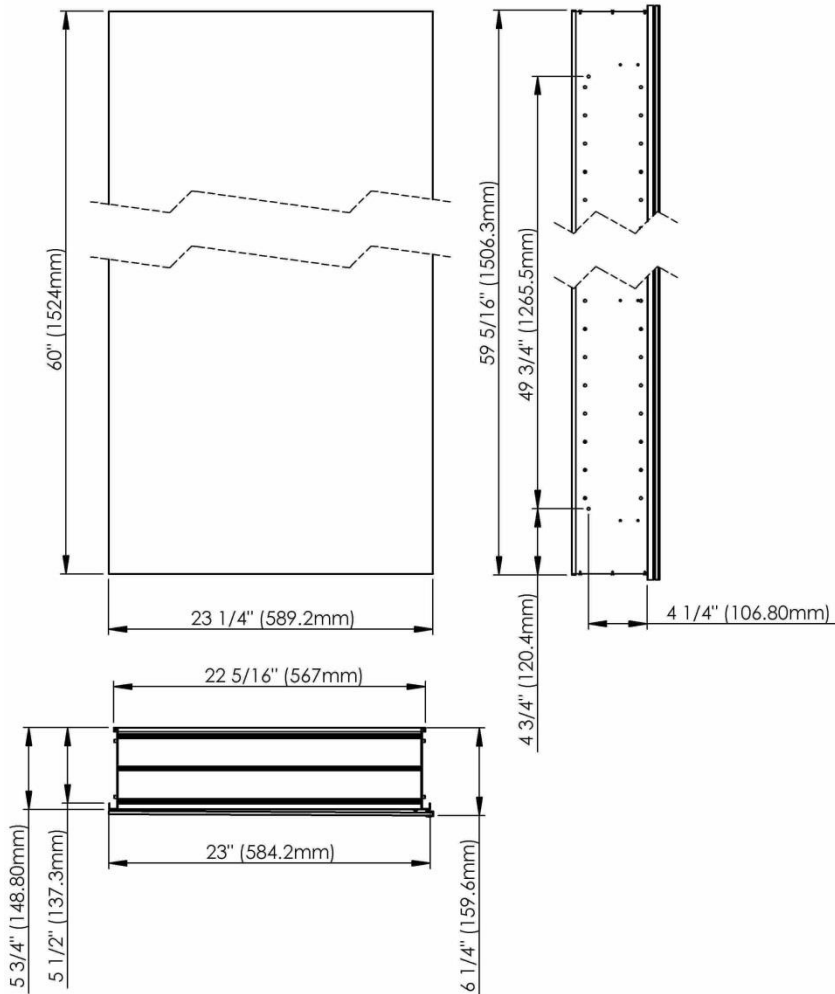

SIDLER® Tall

	(left-hand hinge)	(right-hand hinge)
Model#	1.806.014	1.806.024
Model	TL 1/23 1/4"-4"/L	TL 1/23 1/4"-4"/R

Including:

- Styling shelf incl. hairdryer holder and accessory hocks
- Silverlasting™, double sided mirror doors
- 5 Glass shelves
- Blum soft close hinges
- Mirrored interior
- Anodized aluminum body

Recessed

(Rough Opening 22 5/16" x 59 5/16")

Surface Mount

7626 Winston Street
Burnaby, BC V5A 2H4
CANADA

Phone: 604 415 2422
Toll Free: 888 415 2422
Fax: 604 415 2433

info@sidler-international.com
www.sidler-international.com

SIDLER® Tall

	(left-hand hinge)	(right-hand hinge)
Model#	1.806.016	1.806.026
Model	TL 1/23 1/4"-6"/L	TL 1/23 1/4"-6"/R

Including:

- Styling shelve incl. hairdryer holder and accessory hocks
- Silverlasting™, double sided mirror doors
- 5 Glass shelves
- Blum soft close hinges
- Mirrored interior
- Anodized aluminum body