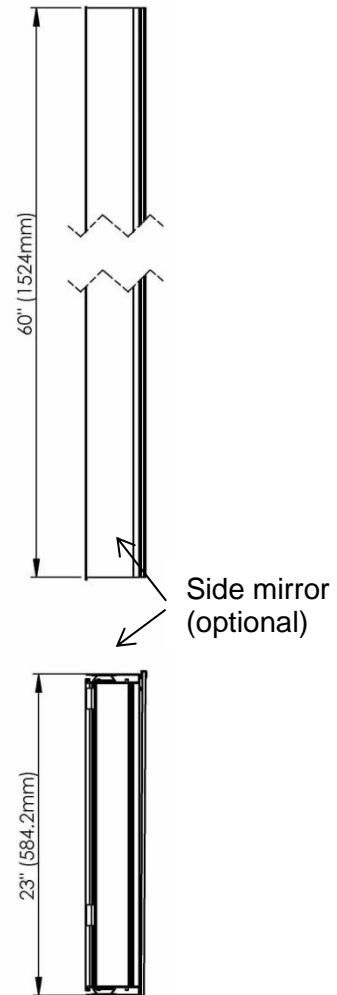

SIDLER® Tall

	(left-hand hinge)	(right-hand hinge)
Model#	1.806.014	1.806.024
Model	TL 1/23 1/4"-4"/L	TL 1/23 1/4"-4"/R

Including:

- Styling shelf incl. hairdryer holder and accessory hocks
- Silverlasting™, double sided mirror doors
- 5 Glass shelves
- Blum soft close hinges
- Mirrored interior
- Anodized aluminum body

Recessed

(Rough Opening 22 5/16" x 59 5/16")

Surface Mount

7626 Winston Street
Burnaby, BC V5A 2H4
CANADA

Phone: 604 415 2422
Toll Free: 888 415 2422
Fax: 604 415 2433

info@sidler-international.com
www.sidler-international.com

SIDLER® Tall

	(left-hand hinge)	(right-hand hinge)
Model#	1.806.016	1.806.026
Model	TL 1/23 1/4"-6"/L	TL 1/23 1/4"-6"/R

Including:

- Styling shelve incl. hairdryer holder and accessory hocks
- Silverlasting™, double sided mirror doors
- 5 Glass shelves
- Blum soft close hinges
- Mirrored interior
- Anodized aluminum body