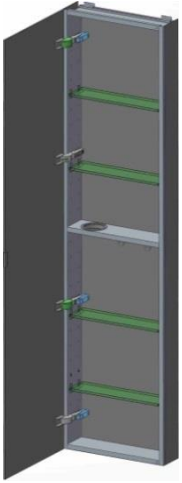

SIDLER® Tall

	(left-hand hinge)	(right-hand hinge)
Model#	1.806.014	1.806.024
Model	TL 1/23 1/4"-4"/L	TL 1/23 1/4"-4"/R

Including:

- Styling shelf incl. hairdryer holder and accessory hocks
- Silverlasting™, double sided mirror doors
- 5 Glass shelves
- Blum soft close hinges
- Mirrored interior
- Anodized aluminum body

Recessed

(Rough Opening 22 5/16" x 59 5/16")

Surface Mount

7626 Winston Street
Burnaby, BC V5A 2H4
CANADA

Phone: 604 415 2422
Toll Free: 888 415 2422
Fax: 604 415 2433

info@sidler-international.com
www.sidler-international.com

SIDLER® Tall

	(left-hand hinge)	(right-hand hinge)
Model#	1.806.016	1.806.026
Model	TL 1/23 1/4"-6"/L	TL 1/23 1/4"-6"/R

Including:

- Styling shelve incl. hairdryer holder and accessory hocks
- Silverlasting™, double sided mirror doors
- 5 Glass shelves
- Blum soft close hinges
- Mirrored interior
- Anodized aluminum body