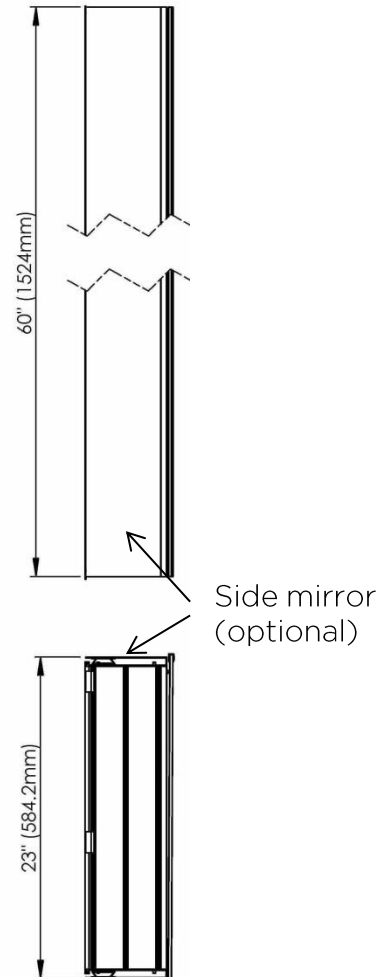

SIDLER® Tall

	(left-hand hinge)	(right-hand hinge)
Model#	1.806.014	1.806.024
Model	TL 1/23 1/4"-4"/L	TL 1/23 1/4"-4"/R

Including:

- Styling shelf incl. hairdryer holder and accessory hocks
- Silverlasting™, double sided mirror doors
- 5 Glass shelves
- Blum soft close hinges
- Mirrored interior
- Anodized aluminum body

Recessed

(Rough Opening 22 5/16" x 59 5/16")

Surface Mount

7626 Winston Street
Burnaby, BC V5A 2H4
CANADA

Phone: 604 415 2422
Toll Free: 888 415 2422
Fax: 604 415 2433

info@sidler-international.com
www.sidler-international.com

SIDLER® Tall

	(left-hand hinge)	(right-hand hinge)
Model#	1.806.016	1.806.026
Model	TL 1/23 1/4"-6"/L	TL 1/23 1/4"-6"/R

Including:

- Styling shelve incl. hairdryer holder and accessory hocks
- Silverlasting™, double sided mirror doors
- 5 Glass shelves
- Blum soft close hinges
- Mirrored interior
- Anodized aluminum body