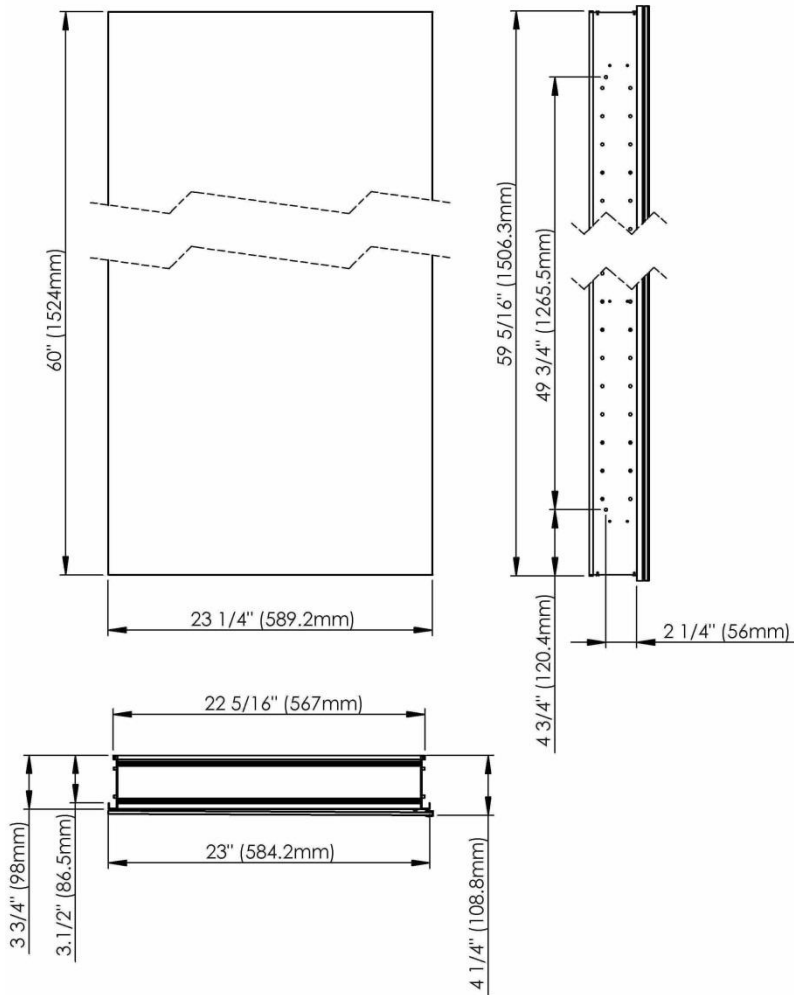

SIDLER® Tall

	(left-hand hinge)	(right-hand hinge)
Model#	1.806.014	1.806.024
Model	TL 1/23 1/4"-4"/L	TL 1/23 1/4"-4"/R

Including:

- Styling shelf incl. hairdryer holder and accessory hocks
- Silverlasting™, double sided mirror doors
- 5 Glass shelves
- Blum soft close hinges
- Mirrored interior
- Anodized aluminum body

Recessed

(Rough Opening 22 5/16" x 59 5/16")

Surface Mount

7626 Winston Street
Burnaby, BC V5A 2H4
CANADA

Phone: 604 415 2422
Toll Free: 888 415 2422
Fax: 604 415 2433

info@sidler-international.com
www.sidler-international.com

SIDLER® Tall

	(left-hand hinge)	(right-hand hinge)
Model#	1.806.016	1.806.026
Model	TL 1/23 1/4"-6"/L	TL 1/23 1/4"-6"/R

Including:

- Styling shelve incl. hairdryer holder and accessory hocks
- Silverlasting™, double sided mirror doors
- 5 Glass shelves
- Blum soft close hinges
- Mirrored interior
- Anodized aluminum body