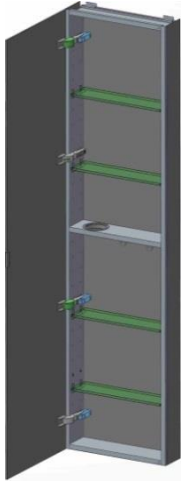

SIDLER® Tall

	(left-hand hinge)	(right-hand hinge)
Model#	1.806.014	1.806.024
Model	TL 1/23 1/4"-4"/L	TL 1/23 1/4"-4"/R

Including:

- Styling shelf incl. hairdryer holder and accessory hocks
- Silverlasting™, double sided mirror doors
- 5 Glass shelves
- Blum soft close hinges
- Mirrored interior
- Anodized aluminum body

Recessed

(Rough Opening 22 5/16" x 59 5/16")

Surface Mount

7626 Winston Street
Burnaby, BC V5A 2H4
CANADA

Phone: 604 415 2422
Toll Free: 888 415 2422
Fax: 604 415 2433

info@sidler-international.com
www.sidler-international.com

SIDLER® Tall

	(left-hand hinge)	(right-hand hinge)
Model#	1.806.016	1.806.026
Model	TL 1/23 1/4"-6"/L	TL 1/23 1/4"-6"/R

Including:

- Styling shelve incl. hairdryer holder and accessory hocks
- Silverlasting™, double sided mirror doors
- 5 Glass shelves
- Blum soft close hinges
- Mirrored interior
- Anodized aluminum body