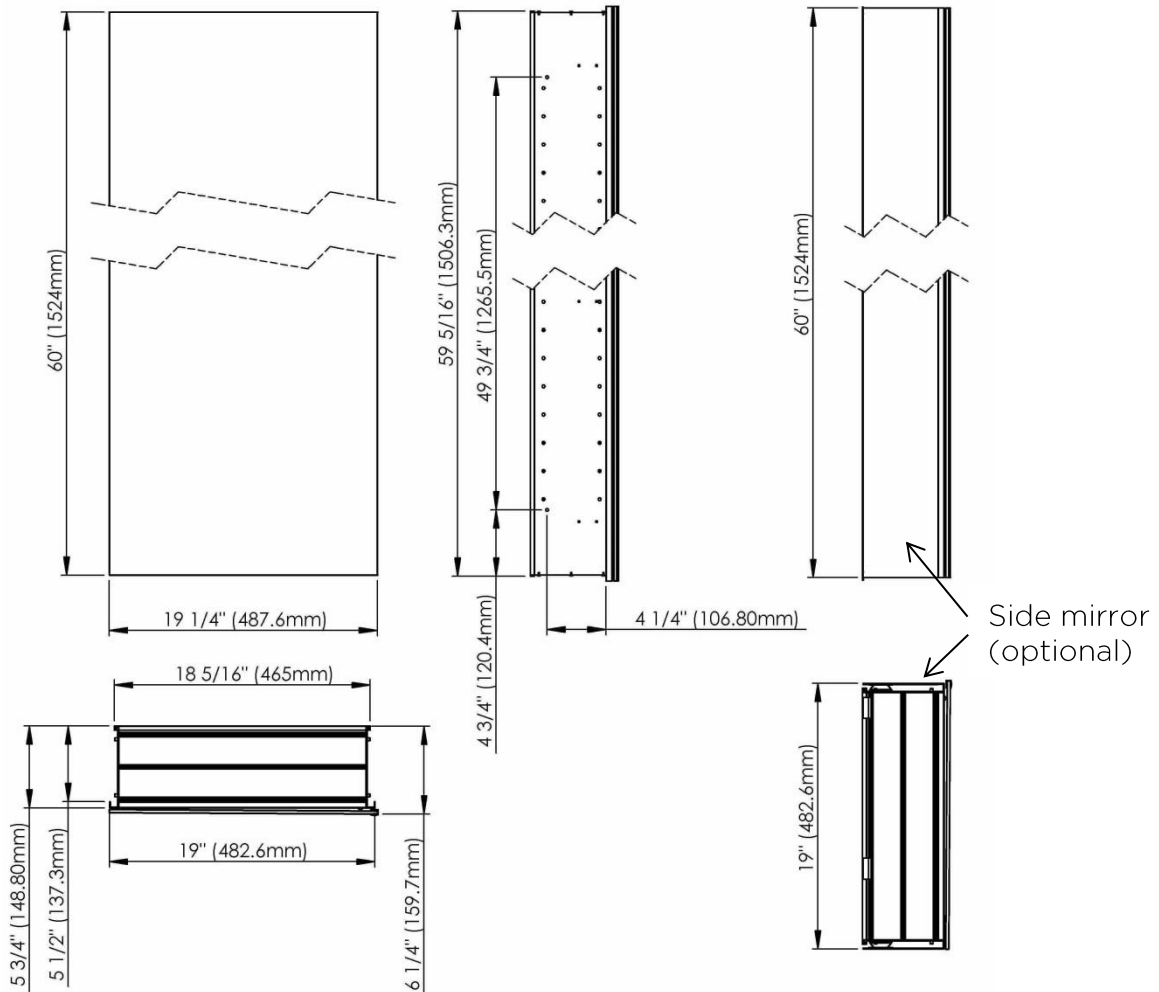

SIDLER® Tall

	(left-hand hinge)	(right-hand hinge)
Model#	1.805.014	1.805.024
Model	TL 1/19 1/4"-4"/L	TL 1/19 1/4"-4"/R

Including:

- Styling shelf incl. hairdryer holder and accessory hocks
- Silverlasting™, double sided mirror doors
- 5 Glass shelves
- Blum soft close hinges
- Mirrored interior
- Anodized aluminum body

SIDLER® Tall

	(left-hand hinge)	(right-hand hinge)
Model#	1.805.016	1.805.026
Model	TL 1/19 1/4"-6"/L	TL 1/19 1/4"-6"/R

Including:

- Styling shelf incl. hairdryer holder and accessory hocks
- Silverlasting™, double sided mirror doors
- 5 Glass shelves
- Blum soft close hinges
- Mirrored interior
- Anodized aluminum body

Recessed
(Rough Opening 18 5/16" x 59 5/16")

Surface Mount

7626 Winston Street
Burnaby, BC V5A 2H4
CANADA

Phone: 604 415 2422
Toll Free: 888 415 2422
Fax: 604 415 2433

info@sidler-international.com
www.sidler-international.com