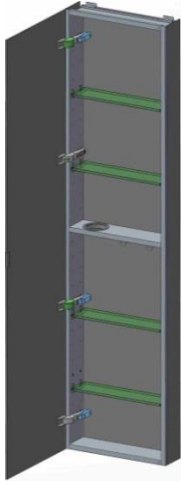

SIDLER® Tall

	(left-hand hinge)	(right-hand hinge)
Model#	1.805.014	1.805.024
Model	TL 1/19 1/4"-4"/L	TL 1/19 1/4"-4"/R

Including:

- Styling shelf incl. hairdryer holder and accessory hocks
- Silverlasting™, double sided mirror doors
- 5 Glass shelves
- Blum soft close hinges
- Mirrored interior
- Anodized aluminum body

Recessed

(Rough Opening 18 5/16" x 59 5/16")

Surface Mount

7626 Winston Street
Burnaby, BC V5A 2H4
CANADA

Phone: 604 415 2422
Toll Free: 888 415 2422
Fax: 604 415 2433

info@sidler-international.com
www.sidler-international.com

SIDLER® Tall

	(left-hand hinge)	(right-hand hinge)
Model#	1.805.016	1.805.026
Model	TL 1/19 1/4"-6"/L	TL 1/19 1/4"-6"/R

Including:

- Styling shelf incl. hairdryer holder and accessory hocks
- Silverlasting™, double sided mirror doors
- 5 Glass shelves
- Blum soft close hinges
- Mirrored interior
- Anodized aluminum body