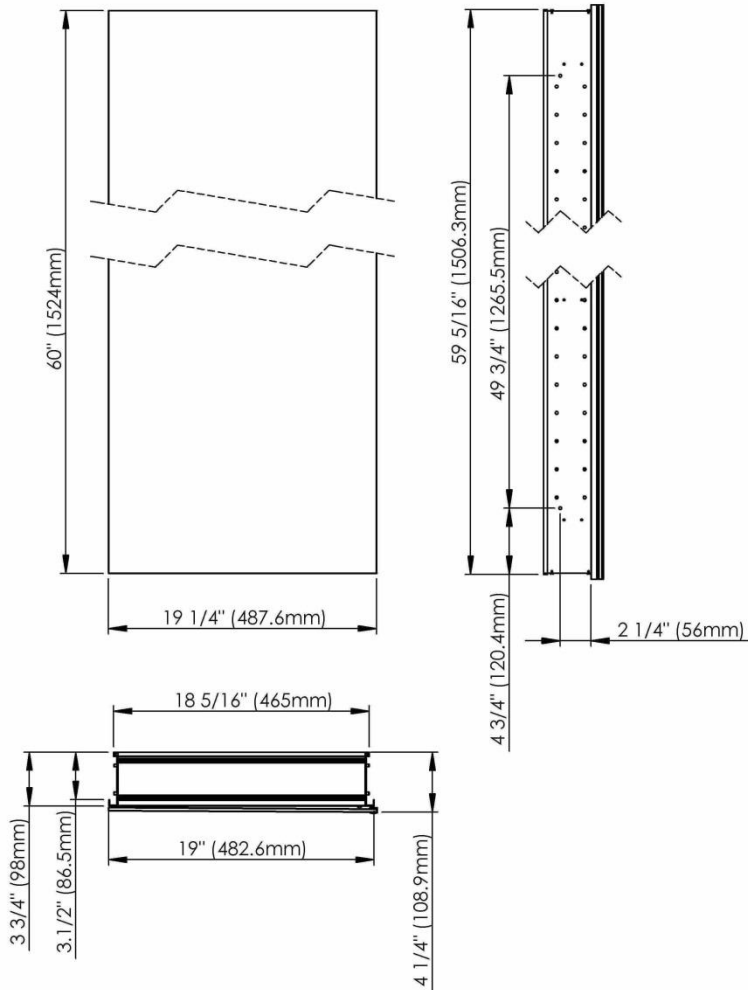

SIDLER® Tall

	(left-hand hinge)	(right-hand hinge)
Model#	1.805.014	1.805.024
Model	TL 1/19 1/4"-4"/L	TL 1/19 1/4"-4"/R

Including:

- Styling shelf incl. hairdryer holder and accessory hocks
- Silverlasting™, double sided mirror doors
- 5 Glass shelves
- Blum soft close hinges
- Mirrored interior
- Anodized aluminum body

Recessed

(Rough Opening 18 5/16" x 59 5/16")

Surface Mount

7626 Winston Street
Burnaby, BC V5A 2H4
CANADA

Phone: 604 415 2422
Toll Free: 888 415 2422
Fax: 604 415 2433

info@sidler-international.com
www.sidler-international.com

SIDLER® Tall

	(left-hand hinge)	(right-hand hinge)
Model#	1.805.016	1.805.026
Model	TL 1/19 1/4"-6"/L	TL 1/19 1/4"-6"/R

Including:

- Styling shelf incl. hairdryer holder and accessory hocks
- Silverlasting™, double sided mirror doors
- 5 Glass shelves
- Blum soft close hinges
- Mirrored interior
- Anodized aluminum body