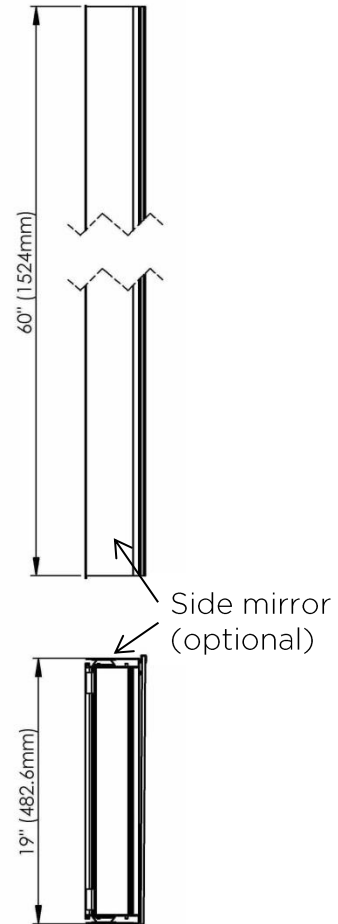

SIDLER® Tall

	(left-hand hinge)	(right-hand hinge)
Model#	1.805.014	1.805.024
Model	TL 1/19 1/4"-4"/L	TL 1/19 1/4"-4"/R

Including:

- Styling shelf incl. hairdryer holder and accessory hocks
- Silverlasting™, double sided mirror doors
- 5 Glass shelves
- Blum soft close hinges
- Mirrored interior
- Anodized aluminum body

Recessed

(Rough Opening 18 5/16" x 59 5/16")

Surface Mount

7626 Winston Street
Burnaby, BC V5A 2H4
CANADA

Phone: 604 415 2422
Toll Free: 888 415 2422
Fax: 604 415 2433

info@sidler-international.com
www.sidler-international.com

SIDLER® Tall

	(left-hand hinge)	(right-hand hinge)
Model#	1.805.016	1.805.026
Model	TL 1/19 1/4"-6"/L	TL 1/19 1/4"-6"/R

Including:

- Styling shelf incl. hairdryer holder and accessory hocks
- Silverlasting™, double sided mirror doors
- 5 Glass shelves
- Blum soft close hinges
- Mirrored interior
- Anodized aluminum body