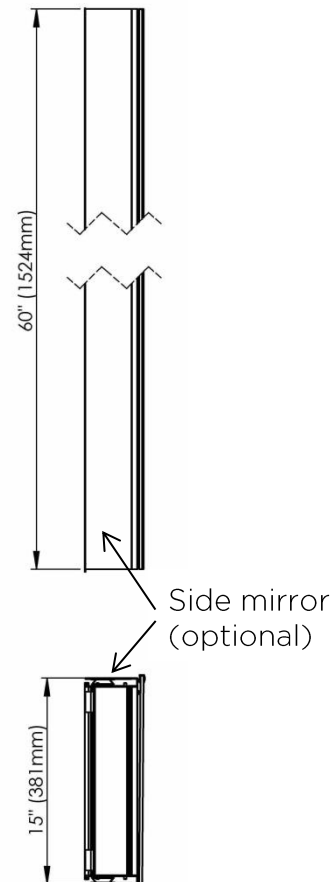

SIDLER® Tall

	(left-hand hinge)	(right-hand hinge)
Model#	1.804.014	1.804.024
Model	TL 1/15 1/4"-4"/L	TL 1/15 1/4"-4"/R

Including:

- Styling shelf incl. hairdryer holder and accessory hocks
- Silverlasting™, double sided mirror doors
- 5 Glass shelves
- Blum soft close hinges
- Mirrored interior
- Anodized aluminum body

Recessed
(Rough Opening 14 5/16" x 59 5/16")

Surface Mount

7626 Winston Street
Burnaby, BC V5A 2H4
CANADA

Phone: 604 415 2422
Toll Free: 888 415 2422
Fax: 604 415 2433

info@sidler-international.com
www.sidler-international.com

SIDLER® Tall

	(left-hand hinge)	(right-hand hinge)
Model#	1.804.016	1.804.026
Model	TL 1/15 1/4"-6"/L	TL 1/15 1/4"-6"/R

Including:

- Styling shelf incl. hairdryer holder and accessory hocks
- Silverlasting™, double sided mirror doors
- 5 Glass shelves
- Blum soft close hinges
- Mirrored interior
- Anodized aluminum body