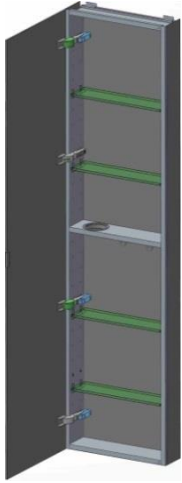

SIDLER® Tall

	(left-hand hinge)	(right-hand hinge)
Model#	1.804.014	1.804.024
Model	TL 1/15 1/4"-4"/L	TL 1/15 1/4"-4"/R

Including:

- Styling shelf incl. hairdryer holder and accessory hocks
- Silverlasting™, double sided mirror doors
- 5 Glass shelves
- Blum soft close hinges
- Mirrored interior
- Anodized aluminum body

Recessed
(Rough Opening 14 5/16" x 59 5/16")

Surface Mount

7626 Winston Street
Burnaby, BC V5A 2H4
CANADA

Phone: 604 415 2422
Toll Free: 888 415 2422
Fax: 604 415 2433

info@sidler-international.com
www.sidler-international.com

SIDLER® Tall

	(left-hand hinge)	(right-hand hinge)
Model#	1.804.016	1.804.026
Model	TL 1/15 1/4"-6"/L	TL 1/15 1/4"-6"/R

Including:

- Styling shelf incl. hairdryer holder and accessory hocks
- Silverlasting™, double sided mirror doors
- 5 Glass shelves
- Blum soft close hinges
- Mirrored interior
- Anodized aluminum body