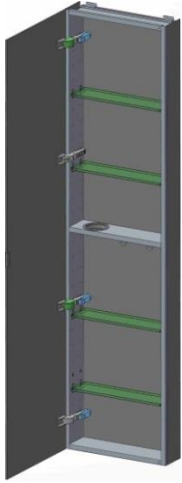

SIDLER® Tall

	(left-hand hinge)	(right-hand hinge)
Model#	1.804.014	1.804.024
Model	TL 1/15 1/4"-4"/L	TL 1/15 1/4"-4"/R

Including:

- Styling shelf incl. hairdryer holder and accessory hocks
- Silverlasting™, double sided mirror doors
- 5 Glass shelves
- Blum soft close hinges
- Mirrored interior
- Anodized aluminum body

Recessed
(Rough Opening 14 5/16" x 59 5/16")

Surface Mount

7626 Winston Street
Burnaby, BC V5A 2H4
CANADA

Phone: 604 415 2422
Toll Free: 888 415 2422
Fax: 604 415 2433

info@sidler-international.com
www.sidler-international.com

SIDLER® Tall

	(left-hand hinge)	(right-hand hinge)
Model#	1.804.016	1.804.026
Model	TL 1/15 1/4"-6"/L	TL 1/15 1/4"-6"/R

Including:

- Styling shelf incl. hairdryer holder and accessory hocks
- Silverlasting™, double sided mirror doors
- 5 Glass shelves
- Blum soft close hinges
- Mirrored interior
- Anodized aluminum body