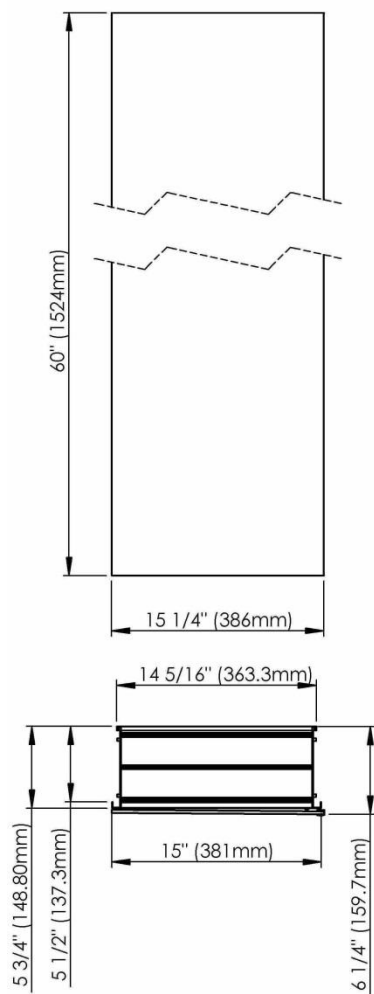

SIDLER® Tall

	(left-hand hinge)	(right-hand hinge)
Model#	1.804.014	1.804.024
Model	TL 1/15 1/4"-4"/L	TL 1/15 1/4"-4"/R

Including:

- Styling shelf incl. hairdryer holder and accessory hocks
- Silverlasting™, double sided mirror doors
- 5 Glass shelves
- Blum soft close hinges
- Mirrored interior
- Anodized aluminum body

Recessed
(Rough Opening 14 5/16" x 59 5/16")

Surface Mount

7626 Winston Street
Burnaby, BC V5A 2H4
CANADA

Phone: 604 415 2422
Toll Free: 888 415 2422
Fax: 604 415 2433

info@sidler-international.com
www.sidler-international.com

SIDLER® Tall

	(left-hand hinge)	(right-hand hinge)
Model#	1.804.016	1.804.026
Model	TL 1/15 1/4"-6"/L	TL 1/15 1/4"-6"/R

Including:

- Styling shelf incl. hairdryer holder and accessory hocks
- Silverlasting™, double sided mirror doors
- 5 Glass shelves
- Blum soft close hinges
- Mirrored interior
- Anodized aluminum body