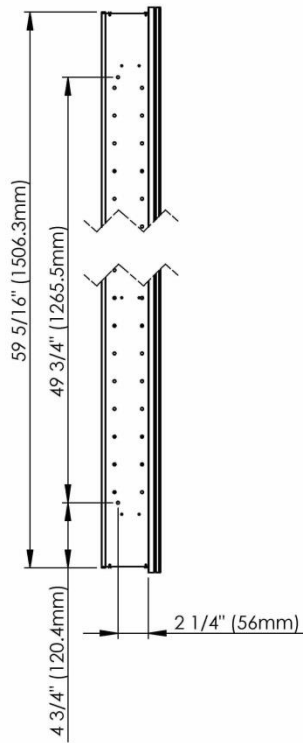

SIDLER® Tall

	(left-hand hinge)	(right-hand hinge)
Model#	1.804.014	1.804.024
Model	TL 1/15 1/4"-4"/L	TL 1/15 1/4"-4"/R

Including:

- Styling shelf incl. hairdryer holder and accessory hocks
- Silverlasting™, double sided mirror doors
- 5 Glass shelves
- Blum soft close hinges
- Mirrored interior
- Anodized aluminum body

Recessed
(Rough Opening 14 5/16" x 59 5/16")

Surface Mount

7626 Winston Street
Burnaby, BC V5A 2H4
CANADA

Phone: 604 415 2422
Toll Free: 888 415 2422
Fax: 604 415 2433

info@sidler-international.com
www.sidler-international.com

SIDLER® Tall

	(left-hand hinge)	(right-hand hinge)
Model#	1.804.016	1.804.026
Model	TL 1/15 1/4"-6"/L	TL 1/15 1/4"-6"/R

Including:

- Styling shelf incl. hairdryer holder and accessory hocks
- Silverlasting™, double sided mirror doors
- 5 Glass shelves
- Blum soft close hinges
- Mirrored interior
- Anodized aluminum body