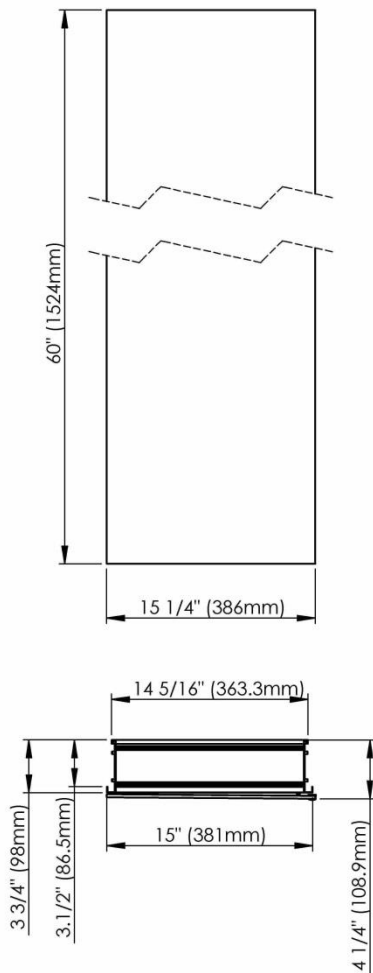

SIDLER® Tall

	(left-hand hinge)	(right-hand hinge)
Model#	1.804.014	1.804.024
Model	TL 1/15 1/4"-4"/L	TL 1/15 1/4"-4"/R

Including:

- Styling shelf incl. hairdryer holder and accessory hocks
- Silverlasting™, double sided mirror doors
- 5 Glass shelves
- Blum soft close hinges
- Mirrored interior
- Anodized aluminum body

Recessed
(Rough Opening 14 5/16" x 59 5/16")

Surface Mount

7626 Winston Street
Burnaby, BC V5A 2H4
CANADA

Phone: 604 415 2422
Toll Free: 888 415 2422
Fax: 604 415 2433

info@sidler-international.com
www.sidler-international.com

SIDLER® Tall

	(left-hand hinge)	(right-hand hinge)
Model#	1.804.016	1.804.026
Model	TL 1/15 1/4"-6"/L	TL 1/15 1/4"-6"/R

Including:

- Styling shelf incl. hairdryer holder and accessory hocks
- Silverlasting™, double sided mirror doors
- 5 Glass shelves
- Blum soft close hinges
- Mirrored interior
- Anodized aluminum body