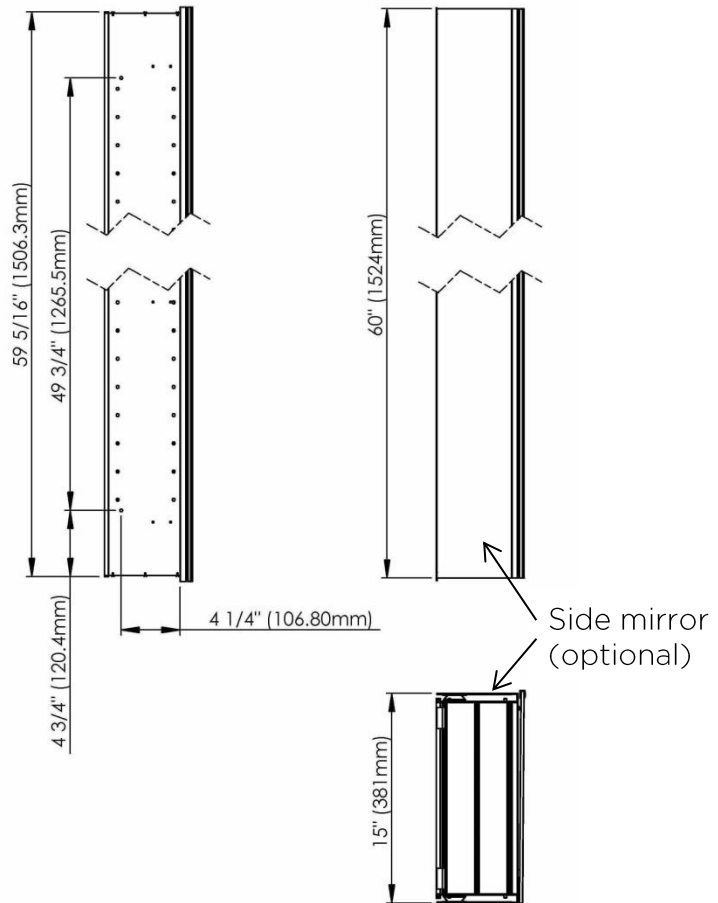

SIDLER® Tall

	(left-hand hinge)	(right-hand hinge)
Model#	1.804.014	1.804.024
Model	TL 1/15 1/4"-4"/L	TL 1/15 1/4"-4"/R

Including:

- Styling shelf incl. hairdryer holder and accessory hocks
- Silverlasting™, double sided mirror doors
- 5 Glass shelves
- Blum soft close hinges
- Mirrored interior
- Anodized aluminum body

SIDLER® Tall

	(left-hand hinge)	(right-hand hinge)
Model#	1.804.016	1.804.026
Model	TL 1/15 1/4"-6"/L	TL 1/15 1/4"-6"/R

Including:

- Styling shelf incl. hairdryer holder and accessory hocks
- Silverlasting™, double sided mirror doors
- 5 Glass shelves
- Blum soft close hinges
- Mirrored interior
- Anodized aluminum body

Recessed
(Rough Opening 14 5/16" x 59 5/16")

Surface Mount

7626 Winston Street
Burnaby, BC V5A 2H4
CANADA

Phone: 604 415 2422
Toll Free: 888 415 2422
Fax: 604 415 2433

info@sidler-international.com
www.sidler-international.com