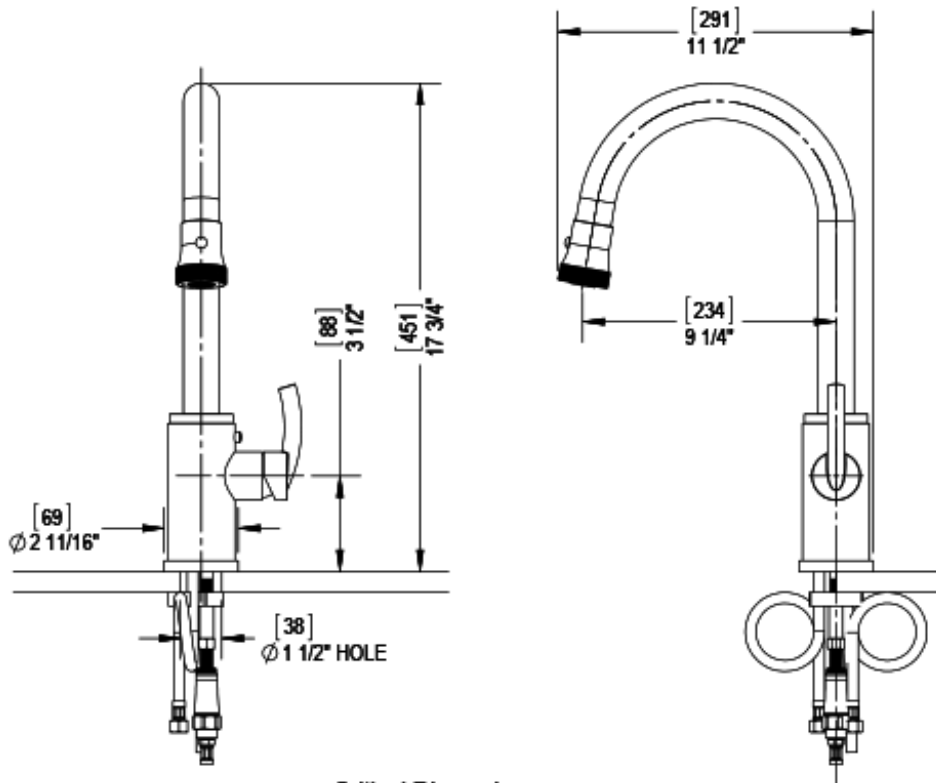

SINGLE HOLE SINGLE CONTROL KITCHEN SET WITH RETRACTABLE DUAL FUNCTION SPRAY

Critical Dimensions