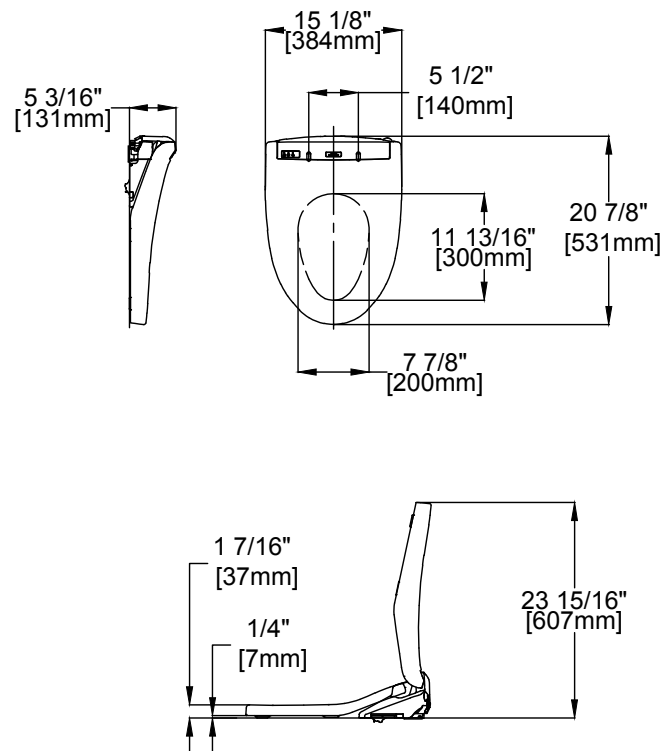

### DIMENSIONS

**TOTO®**

*These dimensions and specifications are subject to change without notice*

Ph: (888) 295-8134 | Fax: (800) 699-4889 | www.totousa.com | © TOTO USA