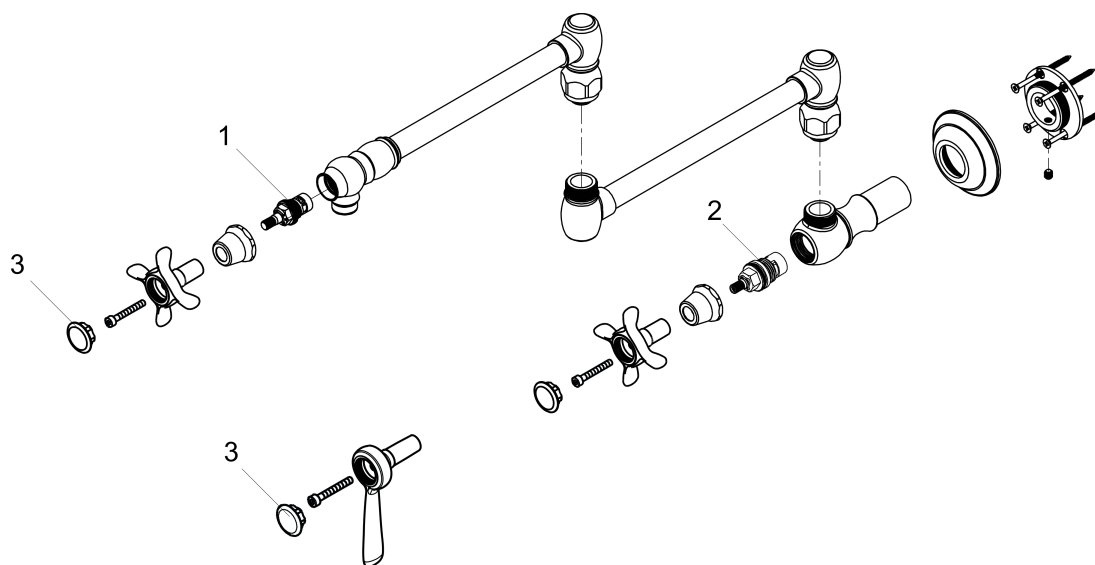

**AXOR Montreux**  
**Pot Filler, Wall-Mounted**  
Finishes : **chrome**    Part no. : **16859001**

## Exploded drawing

Year of production: >08/10

**AXOR Montreux**  
**Pot Filler, Wall-Mounted**  
 Finishes : **chrome**    Part no. : **16859001**

## Spare parts list

Year of production: >08/10

Pos.	Description	Part no.	Price	PU
1	set of screw covers, cold / hot water / neutral	97987000	-	1
2	shut off unit	88790000	-	1
3	shut off unit	88789000	-	1