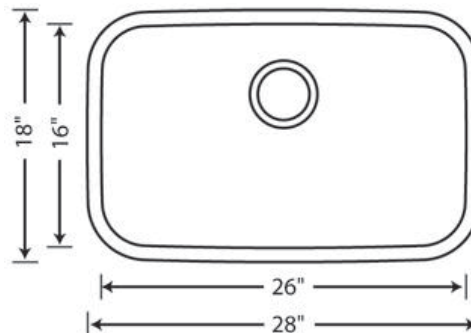

Sink Specifications

Color	SKU
Satin Finished	441024

Design and Planning Tips

- Min cabinet size: 33 in
- Bowl depth: 9 in (229.0 mm)

What is included:

Installation instructions, Sink template, Limited lifetime warranty, Drain NOT included., Sink clips are not included and may be ordered separately

Bowl Depth: 9"

Required outside cabinet: 33"

Cutout Size: Template provided for undermount installation.

This design allows easy install in standard 25" countertops.

Codes/Standards: ASME A112.19.3-2017/CSA B45.4-17

STELLAR Super Single

Warranty

BLANCO offers a limited lifetime warranty on all sinks and faucets, as well as a one-year warranty on all custom accessories.

Code/Standards Compliance

BLANCO sinks and faucets are third-party tested and certified to standards and listed by applicable certification bodies. For more information on individual product listings, contact our office or listing organization.

View our how-to videos to learn more about installing and caring for BLANCO products:

<https://www.blanco.com/us-en/service/how-to-videos/>

Questions? Contact us today

BLANCO America, Inc.
110 Mount Holly By-Pass
Lumberton, NJ 08048

Phone & Fax
Phone: 888-668-6201
Fax: 609-668-6211

While BLANCO endeavors to provide accurate information, all dimensions are nominal, cannot be guaranteed, and are subject to change or cancellation. BLANCO assumes no responsibility for use of superseded or voided specifications.