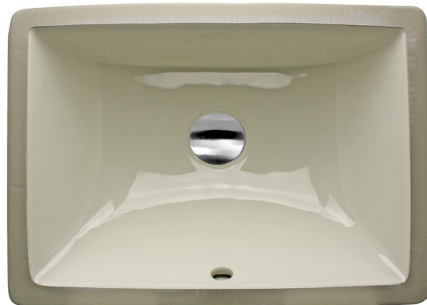

Great Point Collection

Vitreous China Bath Undermount
Rectangular Sink in White or Bisque

model:

UM-16x11-W / UM-16x11-B

Nantucket

S I N K S

www.NantucketSinksUSA.com
info@nantucketsinksusa.com

OVERALL DIMENSIONS	INTERIOR BOWL	BOWL DEPTH	DRAIN OPENING	OVERFLOW
18" x 12.875"	16" x 10.875"	7.375"(ext.); 5.875"(int.)	1.75" Opening	Yes

FEATURES:

- Vitreous China undermount with porcelain enamel glaze; easy to clean
- With Overflow
- Limited lifetime manufacturer's warranty
- 1.75" Standard drain not included
- Fits a 21" cabinet base minimum
- Nominal Dimensions - actual may vary by 1/4"
- Template included