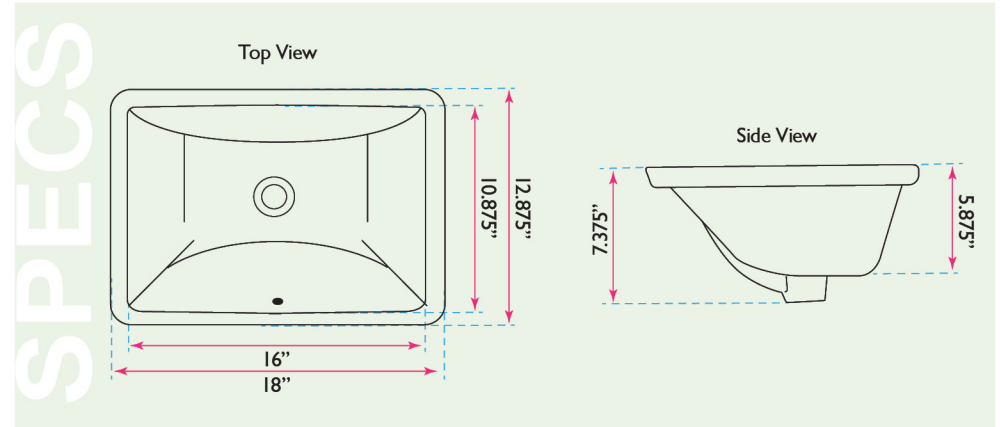

Great Point Collection

Vitreous China Bath Undermount
Rectangular Sink in White or Bisque

model:

UM-16x11-W / UM-16x11-B

Nantucket

S I N K S

www.NantucketSinksUSA.com
info@nantucketsinksusa.com

OVERALL DIMENSIONS	INTERIOR BOWL	BOWL DEPTH	DRAIN OPENING	OVERFLOW
18" x 12.875"	16" x 10.875"	7.375"(ext.); 5.875"(int.)	1.75" Opening	Yes

FEATURES:

- Vitreous China undermount with porcelain enamel glaze; easy to clean
- With Overflow
- Limited lifetime manufacturer's warranty
- 1.75" Standard drain not included
- Fits a 21" cabinet base minimum
- Nominal Dimensions - actual may vary by 1/4"
- Template included