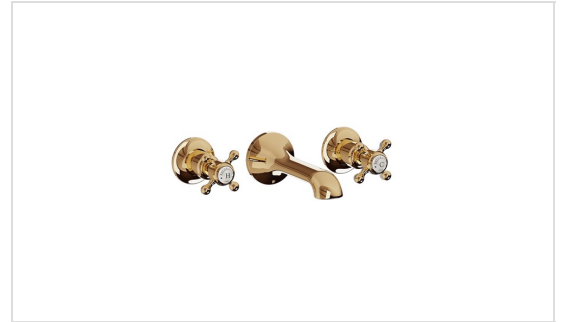

BELGRAVIA WALL-MOUNT BASIN FAUCET TRIM WITH CROSS HANDLES

Unlacquered Brass (12-week leadtime)

US-BL131WNB

FEATURES

- COMING SOON! New finishes Unlacquered Brass and Stainless
- Exceptionally crafted, Belgravia lends an historic pedigree to traditional design
- Solid brass construction
- Fluhs quarter-turn ceramic disc cartridges
- Drain assembly sold separately
- Required rough (sold separately): US-130ROUGH

SPECIFICATIONS

Spout reach	6"
Spout swivel	No
Handle style	Cross
Handle spread	8"
Drain type	Push (sold separately)
Installation type	Wall mount
Flow rate	1.2 GPM
Weighted average lead content	Complies with .25% WALC
Number of faucet holes	3
IAPMO	Yes
CEC	Yes
State of MA	Yes