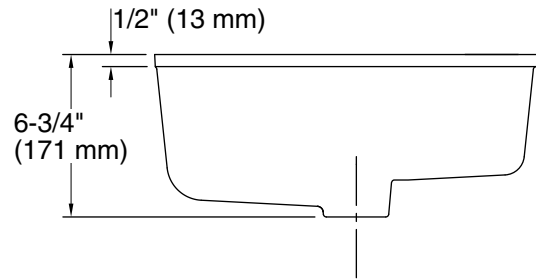

Features

- Geometric oval basin with vertical sides.
- Overflow drain.
- Fits standard 14- x 17-inch countertop cutout.

Material

- Vitreous china.

Installation

- No faucet holes; requires wall-or counter-mount faucet.
- Undermount.

Technical Information

All product dimensions are nominal.

Bowl configuration:	Single
Installation:	Under-mount
Bowl area (Only):	Length: 17" (432 mm) Width: 14" (356 mm) Water depth: 3-1/8" (79 mm)
Drain hole:	1-3/4" (44 mm)
Template:	1151011-7, required, not included