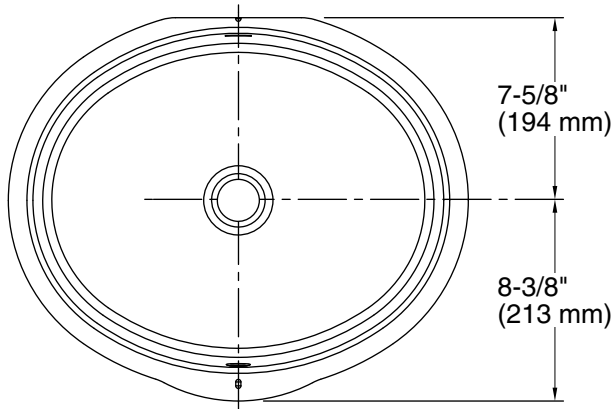

Features

- Geometric oval basin with vertical sides.
- Overflow drain.
- Fits standard 14- x 17-inch countertop cutout.

Material

- Vitreous china.

Installation

- No faucet holes; requires wall-or counter-mount faucet.
- Undermount.

Technical Information

All product dimensions are nominal.

Bowl configuration:	Single
Installation:	Under-mount
Bowl area (Only):	Length: 17" (432 mm) Width: 14" (356 mm) Water depth: 3-1/8" (79 mm)
Drain hole:	1-3/4" (44 mm)
Template:	1151011-7, required, not included