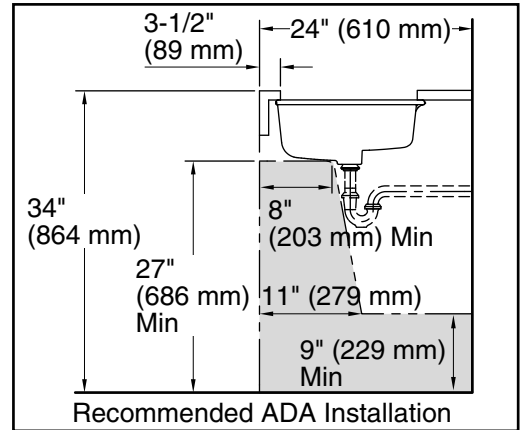

Features

- Geometric oval basin with vertical sides.
- Overflow drain.
- Fits standard 14- x 17-inch countertop cutout.

Material

- Vitreous china.

Installation

- No faucet holes; requires wall-or counter-mount faucet.
- Undermount.

Technical Information

All product dimensions are nominal.

Bowl configuration:	Single
Installation:	Under-mount
Bowl area (Only):	Length: 17" (432 mm) Width: 14" (356 mm) Water depth: 3-1/8" (79 mm)
Drain hole:	1-3/4" (44 mm)
Template:	1151011-7, required, not included