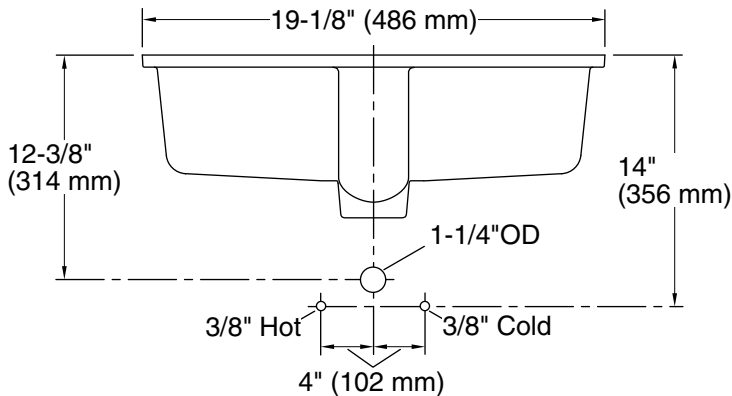

Features

- Geometric oval basin with vertical sides.
- Overflow drain.
- Fits standard 14- x 17-inch countertop cutout.

Material

- Vitreous china.

Installation

- No faucet holes; requires wall-or counter-mount faucet.
- Undermount.

Technical Information

All product dimensions are nominal.

Bowl configuration:	Single
Installation:	Under-mount
Bowl area (Only):	Length: 17" (432 mm) Width: 14" (356 mm) Water depth: 3-1/8" (79 mm)
Drain hole:	1-3/4" (44 mm)
Template:	1151011-7, required, not included