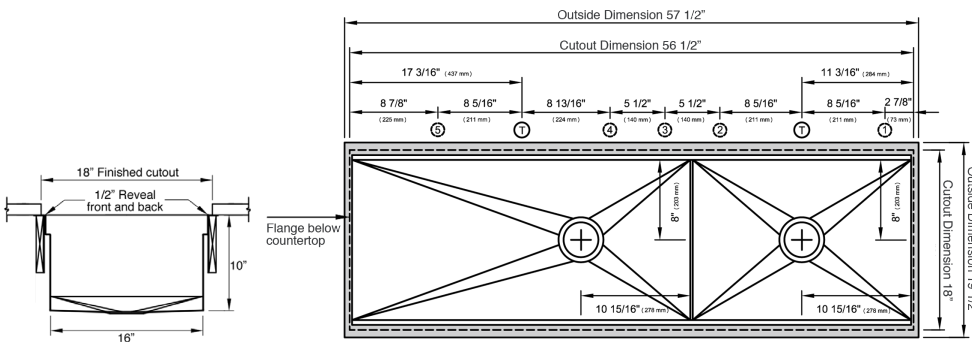

Ideal Workstation® 5D

Specifications

Double bowl
Users: 1-2
Culinary Tools included: Seven (9 pcs)
Galley Taps recommended: Two
Outside dimensions: 57 1/2" x 19 1/2" x 10 5/16"
Counter top cutout: 56 1/2" x 18"
Basin area: 33 7/8", 21 7/8" x 16"
Minimum cabinet size: 60" or 150cm

Culinary Tools included

- (1) Dual Tier Cutting Board 17" x 18"
- (1) Upper Tier Cutting Board 12 1/4" x 18"
- (1) Dual Tier Drying Racks 17" x 18"
- (2) 11" Colanders
- (2) 11" Mixing Bowls with lids
- (1) Dual Tier Platform for Colanders, Mixing Bowls 17" x 18"
- (1) Lower Tier Platform for Colanders, Mixing Bowls 12 1/4" x 17"

Basin construction

16GA 316L stainless steel indoor/outdoor
Angel finish
Two tier design
Star™ groove pattern
Reversible center/side drain
Drain cover included
Limited Lifetime Warranty
Made in the USA
ASME A112.19.3/CSA B45.4 certified

Upper Deck™ (Optional)

Upper Deck set UD 5 3P GT/BA/WH/GR Graphite, Bamboo, White or Gray Resin

Upper Deck sections Graphite, Bamboo, White or Gray Resin

Recommended Workstation Accessories

Bottom Grate set BG 5 D 2 SS Stainless Steel

Manual Strainer Basket
MDRNMSS Angel Finish Stainless Steel

Disposal Flange Strainer Basket
GDRNMSS Angel Finish Stainless Steel

Auto Strainer Basket Angel Finish Stainless Steel with Polished or Matte knob

ADRNPSS
ADRNMSS