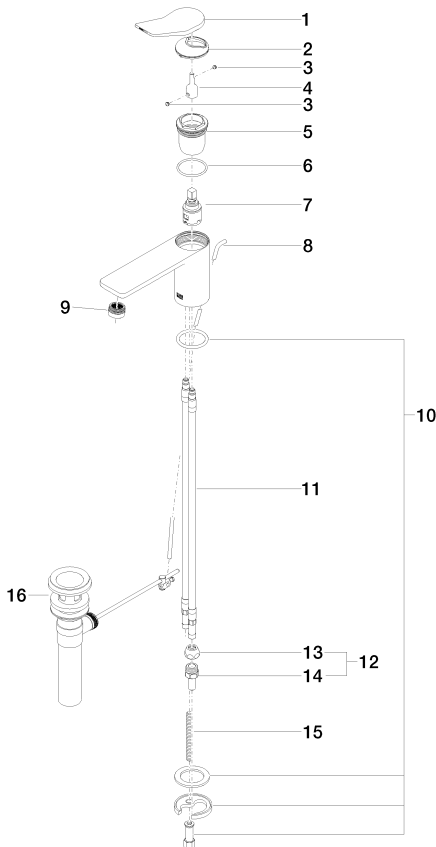

Sink - Lissé

Single-lever lavatory mixer with drain - platinum matte

Article number: 33 500 845-06 0010

- 5-1/8" Projection
- US drain with overflow
- Rigid spout
- Round aerated stream
- Total height 5"
- Height to aerator/spout outlet 3"
- 1-3/8" hole diameter
- 2x 10 mm flexible supply lines including 3/8" US adapters
- Water flow rate limited to max. 1.2 gpm
- lead-free
- (ADA)
- Suitable only for basins with overflow.

platinum matte

Dimensional drawing

Sink - Lissé
Single-lever lavatory mixer with drain - platinum matte
Article number: 33 500 845-06 0010

All dimensions in mm / inch = mm x 0,0394

Flow rate chart

Sink - Lissé

Single-lever lavatory mixer with drain - platinum matte

Article number: 33 500 845-06 0010

Other surface finishes

polished chrome

33 500 845-00 0010

More custom finish options are available via special production (xTra Service). Please see our finish matrix for availability and pricing or contact a Dornbracht representative.

Spare parts list

Number	Item Number	Designation	Number of units
1	09 20 84 020-06	handle	1
2	09 28 30 034 90	cover	1
3	09 31 11 063 90	pin	2
4	09 29 06 117 90	extension	1
5	09 23 10 123 90	nut	1
6	09 14 10 038 90	seal	1
7	90 15 05 042 00 90	cartridge	1
8	09 31 09 120-06	pull-rod	1
9	90 23 01 161 03-06	aerator	1
10	04 30 11 038 75 90	fixing set	1
11	04 30 04 018 00 90	hose	2
12	04 24 04 222 00-06	adaptor	1
13	04 23 30 031 01-07	threaded connector	2
14	09 24 04 222 10-06	adaptor	2
15	09 31 11 011 90	pin	1
16	04 11 01 023 00-06	Drain - platinum matte	1