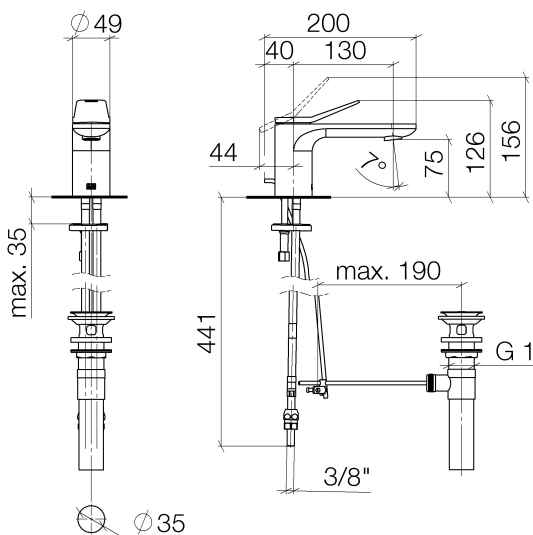

Sink - Lissé

Single-lever lavatory mixer with drain - platinum matte

Article number: 33 500 845-06 0010

- 5-1/8" Projection
- US drain with overflow
- Rigid spout
- Round aerated stream
- Total height 5"
- Height to aerator/spout outlet 3"
- 1-3/8" hole diameter
- 2x 10 mm flexible supply lines including 3/8" US adapters
- Water flow rate limited to max. 1.2 gpm
- lead-free
- (ADA)
- Suitable only for basins with overflow.

platinum matte

Dimensional drawing

Sink - Lissé
Single-lever lavatory mixer with drain - platinum matte
Article number: 33 500 845-06 0010

All dimensions in mm / inch = mm x 0,0394

Flow rate chart

Sink - Lissé

Single-lever lavatory mixer with drain - platinum matte

Article number: 33 500 845-06 0010

Other surface finishes

polished chrome

33 500 845-00 0010

More custom finish options are available via special production (xTra Service). Please see our finish matrix for availability and pricing or contact a Dornbracht representative.

Spare parts list

Number	Item Number	Designation	Number of units
1	09 20 84 020-06	handle	1
2	09 28 30 034 90	cover	1
3	09 31 11 063 90	pin	2
4	09 29 06 117 90	extension	1
5	09 23 10 123 90	nut	1
6	09 14 10 038 90	seal	1
7	90 15 05 042 00 90	cartridge	1
8	09 31 09 120-06	pull-rod	1
9	90 23 01 161 03-06	aerator	1
10	04 30 11 038 75 90	fixing set	1
11	04 30 04 018 00 90	hose	2
12	04 24 04 222 00-06	adaptor	1
13	04 23 30 031 01-07	threaded connector	2
14	09 24 04 222 10-06	adaptor	2
15	09 31 11 011 90	pin	1
16	04 11 01 023 00-06	Drain - platinum matte	1