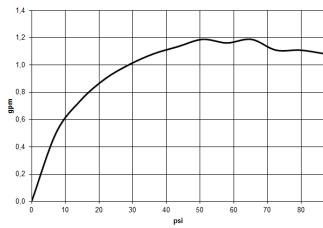

Sink - Lissé

Single-lever lavatory mixer with drain - platinum matte

Article number: 33 500 845-06 0010

- 5-1/8" Projection
- US drain with overflow
- Rigid spout
- Round aerated stream
- Total height 5"
- Height to aerator/spout outlet 3"
- 1-3/8" hole diameter
- 2x 10 mm flexible supply lines including 3/8" US adapters
- Water flow rate limited to max. 1.2 gpm
- lead-free
- (ADA)
- Suitable only for basins with overflow.

platinum matte

Dimensional drawing

Sink - Lissé
Single-lever lavatory mixer with drain - platinum matte
Article number: 33 500 845-06 0010

All dimensions in mm / inch = mm x 0,0394

Flow rate chart

Sink - Lissé