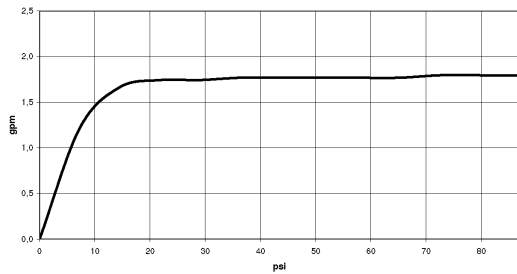

Shower - Tara.

Exposed shower set - Dark Platinum matte

Article number: 26 632 892-99 0010

- Projection 16-1/2"
- Rainshower
- Rain shower Ø 8-5/8"
- Rain shower with descaling system
- Rain shower water flow rate limited to max. 1.8 gpm
- Shower head / hand shower diverter
- Height from center of faucet to bottom of rainhead 33-1/2"
- Height from center of faucet to top of shower arm 46"
- Wall bracket with flange Ø 2-1/8"
- Flange for wall connection Ø 2-1/4"
- Shower mixer with flange Ø 2-1/2"
- Center to center 5-7/8" ± 1/2"
- 59" metal shower hose
- 1/2" connection
- NOTE: Local building codes may require the use of an anti-scald device. Please refer to remote pressure balance valve (35 910 970 90)
- Internal backflow preventer.
- NOTE: Hand shower sold separately. Please see hand shower options under the miscellaneous articles section of each series.

Dark Platinum matte

Accessory is required for this item.

Shower - Tara.
Exposed shower set - Dark Platinum matte
Article number: 26 632 892-99 0010

Dimensional drawing

All dimensions in mm / inch = mm x 0,0394

Flow rate chart

Shower - Tara.

Exposed shower set - Dark Platinum matte

Article number: 26 632 892-99 0010

Other surface finishes

polished chrome

26 632 892-00 0010

platinum matte