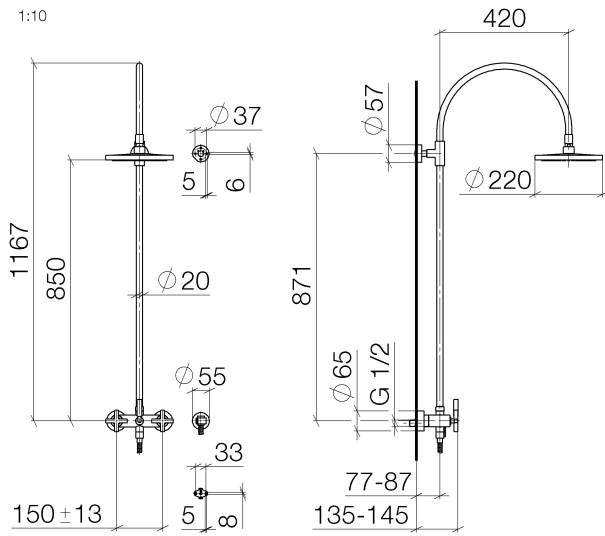

Shower - Tara.

Exposed shower set - Dark Platinum matte

Article number: 26 632 892-99 0010

- Projection 16-1/2"
- Rainshower
- Rain shower Ø 8-5/8"
- Rain shower with descaling system
- Rain shower water flow rate limited to max. 1.8 gpm
- Shower head / hand shower diverter
- Height from center of faucet to bottom of rainhead 33-1/2"
- Height from center of faucet to top of shower arm 46"
- Wall bracket with flange Ø 2-1/8"
- Flange for wall connection Ø 2-1/4"
- Shower mixer with flange Ø 2-1/2"
- Center to center 5-7/8" ± 1/2"
- 59" metal shower hose
- 1/2" connection
- NOTE: Local building codes may require the use of an anti-scald device. Please refer to remote pressure balance valve (35 910 970 90)
- Internal backflow preventer.
- NOTE: Hand shower sold separately. Please see hand shower options under the miscellaneous articles section of each series.

Dark Platinum matte

Accessory is required for this item.

Shower - Tara.
Exposed shower set - Dark Platinum matte
Article number: 26 632 892-99 0010

Dimensional drawing

All dimensions in mm / inch = mm x 0,0394

Flow rate chart

Shower - Tara.

Exposed shower set - Dark Platinum matte

Article number: 26 632 892-99 0010

Other surface finishes

polished chrome

26 632 892-00 0010

platinum matte

Required article

35 080 970-90 0010

Rough-in adapter -

Shower - Tara.
Exposed shower set - Dark Platinum matte
Article number: 26 632 892-99 0010

Spare parts list

Number	Item Number	Designation	Number of units
1	04 12 05 092 10-99	shower	1
2	09 23 01 039 90	sieve	1
3	09 24 03 177 20-99	adaptor	1
4	04 28 22 097 20-99	spout	1
5	09 14 10 011 90	seal	1
6	90 17 11 037 00-99	holder	1
7	90 28 22 096 00-99	pipe	1
8	04 17 10 020 01-99	fitting	1
9	09 14 20 026 90	seal	1
10	28 050 892-99	Wall bracket - Dark Platinum matte	1
11	28 304 970-99	hose	1