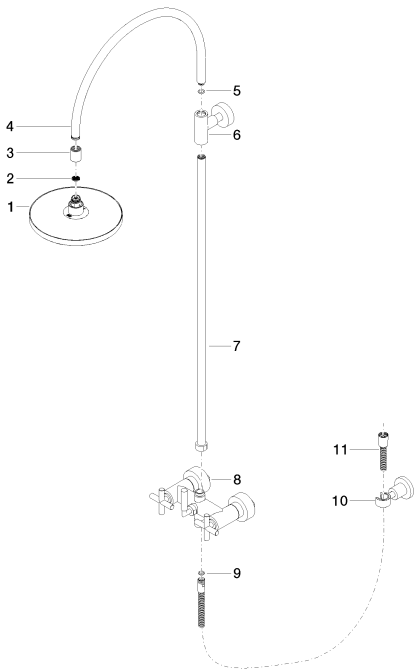

Shower - Tara.

Exposed shower set - Dark Platinum matte

Article number: 26 632 892-99 0010

- Projection 16-1/2"
- Rainshower
- Rain shower Ø 8-5/8"
- Rain shower with descaling system
- Rain shower water flow rate limited to max. 1.8 gpm
- Shower head / hand shower diverter
- Height from center of faucet to bottom of rainhead 33-1/2"
- Height from center of faucet to top of shower arm 46"
- Wall bracket with flange Ø 2-1/8"
- Flange for wall connection Ø 2-1/4"
- Shower mixer with flange Ø 2-1/2"
- Center to center 5-7/8" ± 1/2"
- 59" metal shower hose
- 1/2" connection
- NOTE: Local building codes may require the use of an anti-scald device. Please refer to remote pressure balance valve (35 910 970 90)
- Internal backflow preventer.
- NOTE: Hand shower sold separately. Please see hand shower options under the miscellaneous articles section of each series.

Dark Platinum matte

Accessory is required for this item.

Shower - Tara.
Exposed shower set - Dark Platinum matte
Article number: 26 632 892-99 0010

Dimensional drawing

All dimensions in mm / inch = mm x 0,0394

Flow rate chart

Shower - Tara.

Exposed shower set - Dark Platinum matte

Article number: 26 632 892-99 0010

Other surface finishes

polished chrome

26 632 892-00 0010

platinum matte

Required article

35 080 970-90 0010

Rough-in adapter -

Shower - Tara.
Exposed shower set - Dark Platinum matte
Article number: 26 632 892-99 0010

Spare parts list

Number	Item Number	Designation	Number of units
1	04 12 05 092 10-99	shower	1
2	09 23 01 039 90	sieve	1
3	09 24 03 177 20-99	adaptor	1
4	04 28 22 097 20-99	spout	1
5	09 14 10 011 90	seal	1
6	90 17 11 037 00-99	holder	1
7	90 28 22 096 00-99	pipe	1
8	04 17 10 020 01-99	fitting	1
9	09 14 20 026 90	seal	1
10	28 050 892-99	Wall bracket - Dark Platinum matte	1
11	28 304 970-99	hose	1