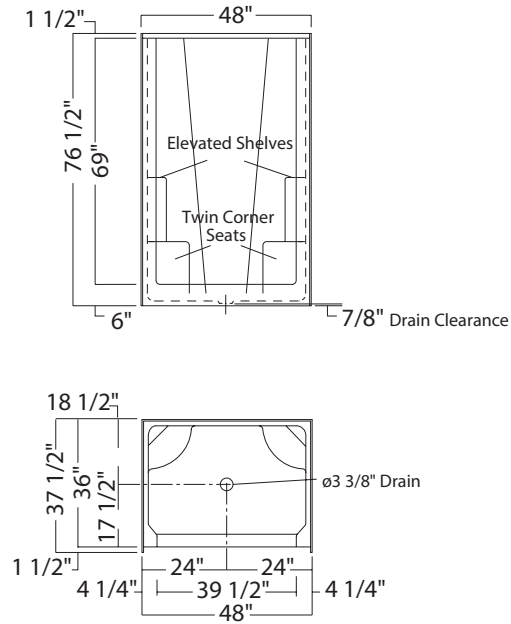

S-48 alcove shower

Model number:

141027

Dimensions: 48" x 36" x 75"

Installation: Alcove

Material: AcryIX™

Standard Features:

- One-piece shower with optional roofcap
- Built-in corner shelves
- Twin seats
- Center drain
- Textured floor

Certifications

MAAX products adhere to one or more of the following certifications:

Recommended doors (Visit our website for a complete list of our recommended doors)

Description	No
136451	Kleara 2-panel Pivot Shower Door 36 ½-39 ½ x 69 in. 6 mm
136452	Kleara 2-panel Pivot Shower Door 39 ½-42 ½ x 69 in. 6 mm
138293	Triple Plus Sliding Shower Door 38-40 x 66 in.

Options (Visit our website for a complete list of our options)

No	Description
<input type="checkbox"/> OPT 10171	Light for roofcap

S-48 alcove shower

Model number: 141027

Dimensions: 48" x 36" x 75"

Installation: Alcove

Material: AcryIX™

Dimensions:
48 x 36 x 75 in.
Weight:
118 lbs -
Shape:
Rectangular
Pieces:
1
Drain location:
Two seats, center drain

All dimensions are approximate. Structure measurements must be verified against the unit to ensure proper fit.