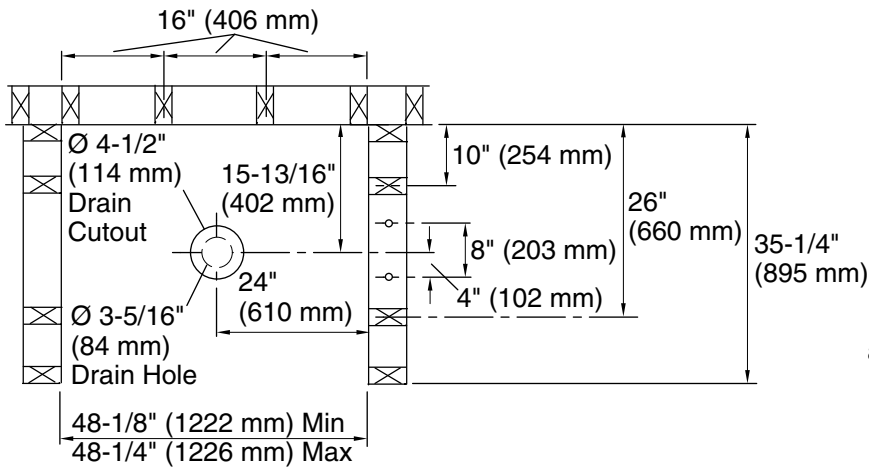

Ensemble™

48" x 34" x 75-3/4" curve shower stall
72220100

Features

- 4-1/2" threshold.
- Durable high-gloss finish.
- Center drain.
- Three-piece, tongue-and-groove walls with snap-together installation.
- Convenient shelves, shaving ledge/footrest.

Included Components

Product consists of:
72205100 36" x 72-1/2" shower end wall set
72121100 48" x 34" shower base
72222100 48" x 72-1/2" curve alcove shower back wall

Codes/Standards

CSA B45.5/IAPMO Z124
ASTM E162
ASTM E662
HUD, UM Bulletin 73

8-22-2020 13:48 - US

Technical Information

All product dimensions are nominal.

- Installation: Three-wall alcove
- Drain location: Center
- Minimum flat for door: 3" (76 mm)
- Threshold height: 4-1/2" (114 mm)
- Maximum door height: 70-1/2" (1791 mm)
- Maximum door width: 44-5/8" (1133 mm)