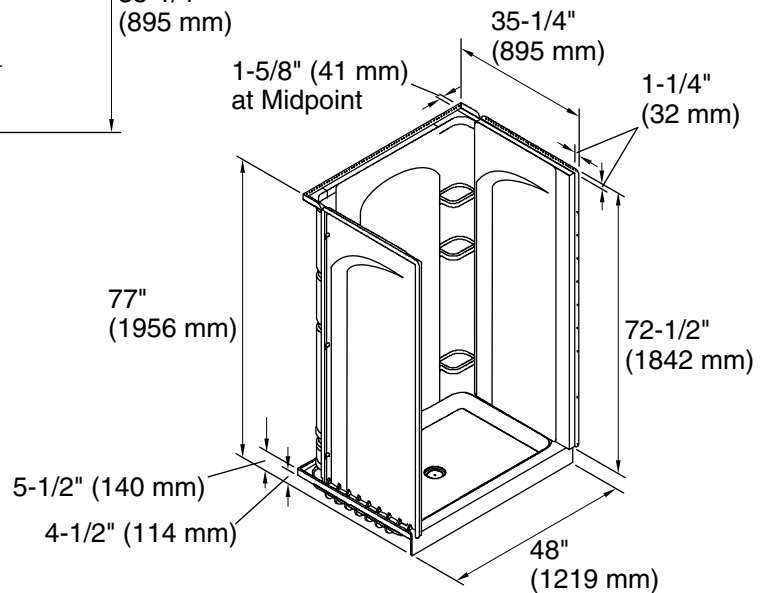

Ensemble™

48" x 34" x 75-3/4" curve shower stall
72220100

Features

- 4-1/2" threshold.
- Durable high-gloss finish.
- Center drain.
- Three-piece, tongue-and-groove walls with snap-together installation.
- Convenient shelves, shaving ledge/footrest.

Included Components

Product consists of:
72205100 36" x 72-1/2" shower end wall set
72121100 48" x 34" shower base
72222100 48" x 72-1/2" curve alcove shower back wall

Codes/Standards

CSA B45.5/IAPMO Z124
ASTM E162
ASTM E662
HUD, UM Bulletin 73

8-22-2020 13:48 - US

Technical Information

All product dimensions are nominal.

- Installation: Three-wall alcove
- Drain location: Center
- Minimum flat for door: 3" (76 mm)
- Threshold height: 4-1/2" (114 mm)
- Maximum door height: 70-1/2" (1791 mm)
- Maximum door width: 44-5/8" (1133 mm)