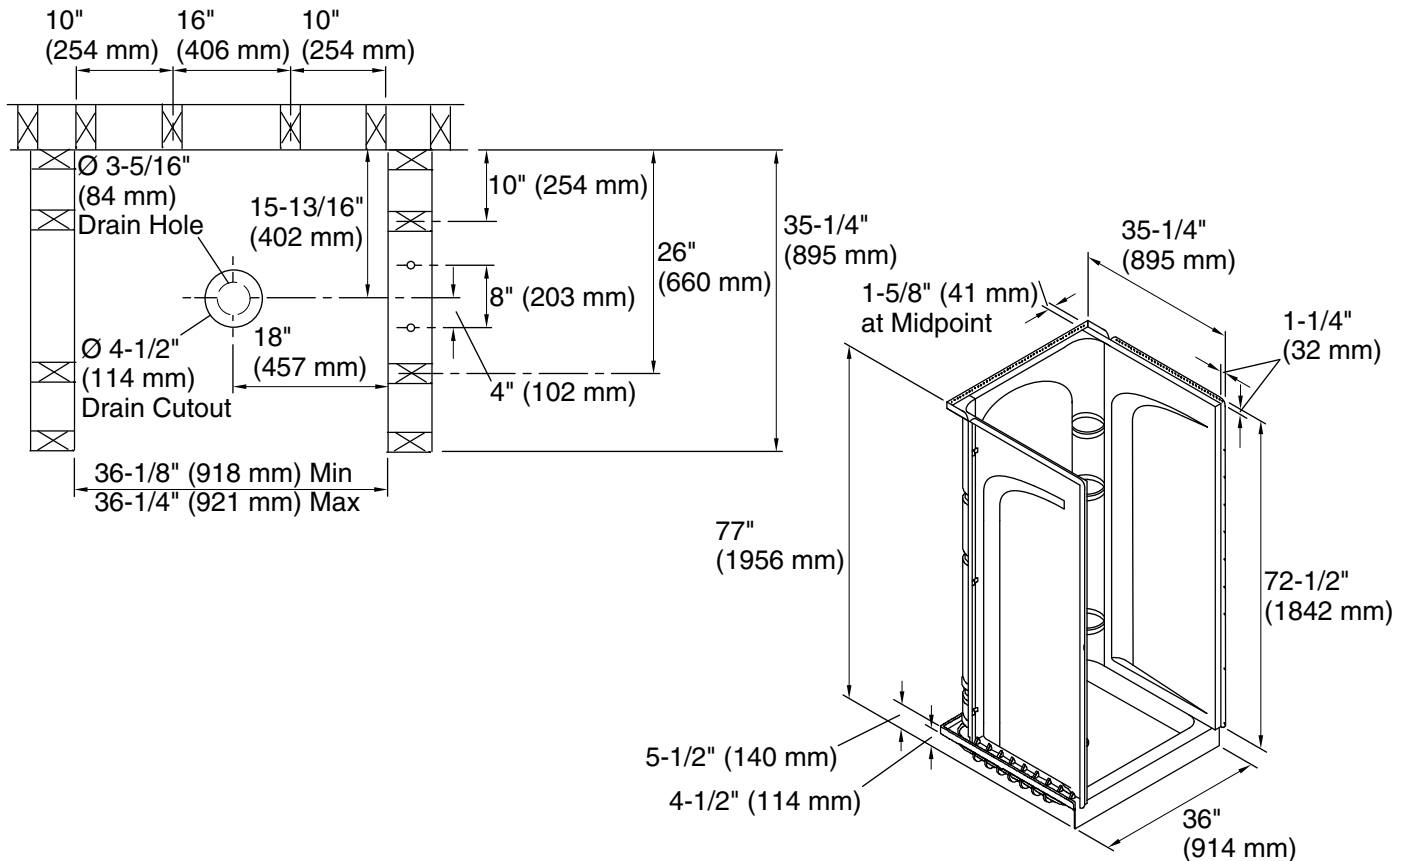

For the most current Specification Sheet, go to [www.sterlingplumbing.com](http://www.sterlingplumbing.com).

8-22-2020 13:45 - US

**Technical Information**

All product dimensions are nominal.

Installation: Three-wall alcove

Drain location: Center

Minimum flat for door: 3" (76 mm)

Threshold height: 4-1/2" (114 mm)

Maximum door height: 70-1/2" (1791 mm)

Maximum door width: 32-5/8" (829 mm)

**Notes**

Install this product according to the installation instructions.