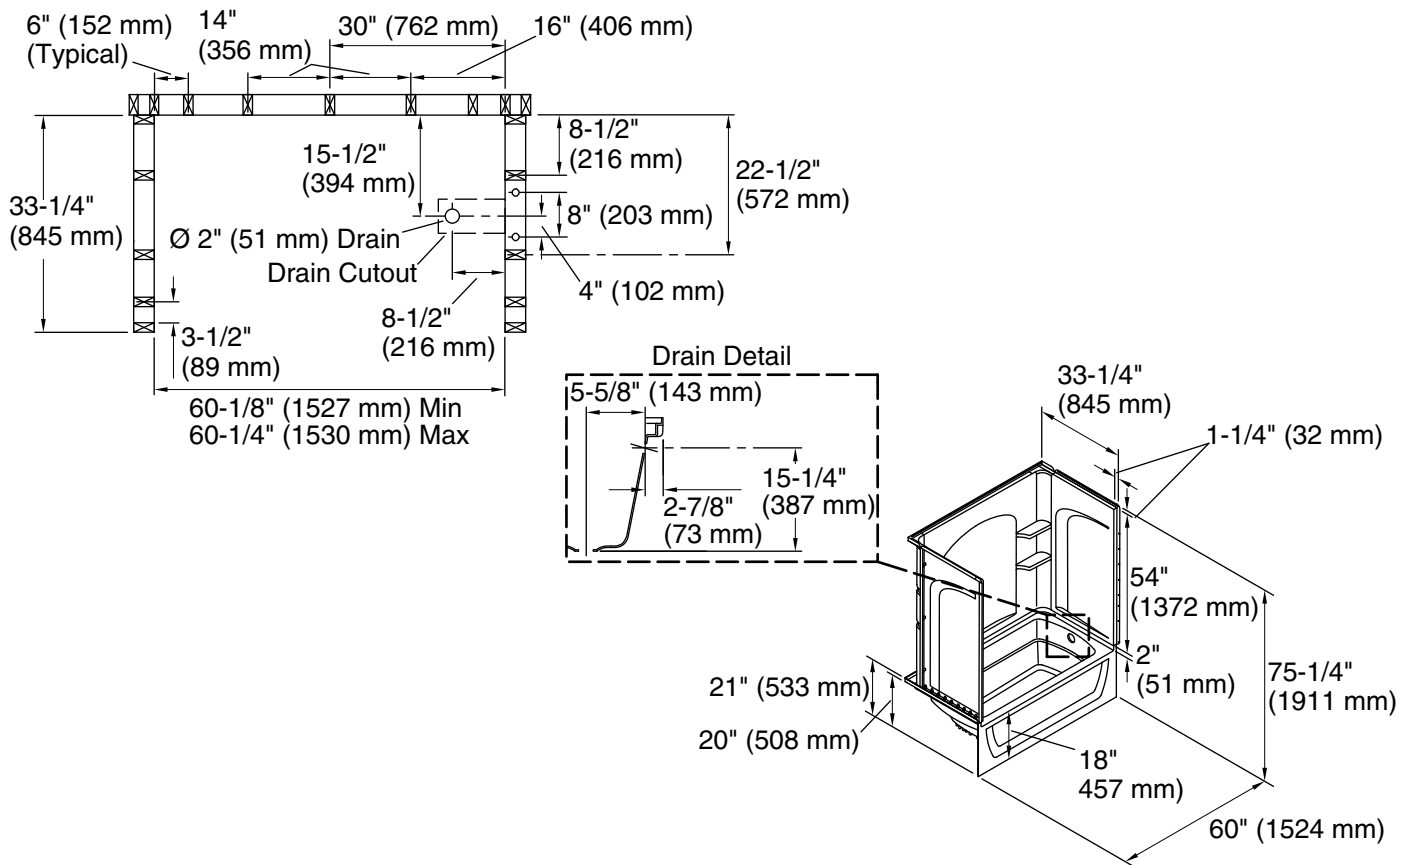

Ensemble™

60" x 32" curve bath/shower
71220120

Features

- 18" apron.
- Tongue-and-groove walls with snap-together installation.
- Corner shelves.

Material

- Made from solid Vikrell® material for strength, durability, and lasting beauty.

- 71224100 60" x 32" bath/shower with Aging in Place backerboards
- 71121120 60" x 32" bath with right-hand drain

Codes/Standards

- CSA B45.5/IAPMO Z124
- ASTM E162
- ASTM E662
- HUD, UM Bulletin 73

Warranty – Bathing Fixtures (and) Kitchen and Utility Sinks Made of Solid Vikrell® Material

See website for detailed warranty information.

Available Colors/Finishes

Color tiles intended for reference only.

Color	Code	Description
	0	White
	96	KOHLER Biscuit

Technical Information

All product dimensions are nominal.

Installation:	Three-wall alcove
Drain location:	Right
Basin area, bottom:	42" x 20" (1067 mm x 508 mm)
Basin area, top:	54" x 26" (1372 mm x 660 mm)
Water depth:	13-3/4" (349 mm)
Water capacity:	55 gal (208.2 L)
Minimum flat for door:	3" (76 mm)
Maximum door height:	55-1/2" (1410 mm)
Maximum door width:	57-11/16" (1465 mm)