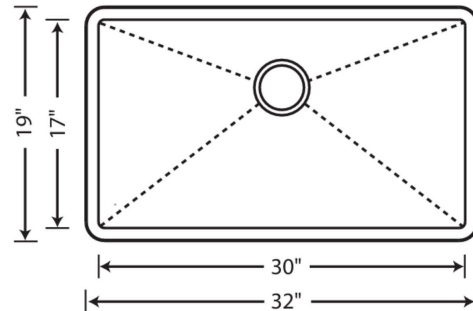

PRECIS Super Single SILGRANIT

Sink Specifications

Color	SKU
Biscuit	440151
Café Brown	440147
Metallic Gray	440148
Anthracite	440149
White	440150
Truffle	441297
Cinder	441478
Concrete Gray	442740

Design and Planning Tips

- Min cabinet size: 36 in
- Bowl depth: 9 1/2 in (240.0 mm)

What is included:

Installation instructions, Sink template, Limited lifetime warranty, Drain NOT included, Undermount clips are not provided and may be purchased separately.

Bowl Depth: 9-1/2"

Required outside cabinet: 36"

Cutout Size: Template provided with approximate 1/8" reveal

This design allows easy install in standard 25" countertops.

Codes/Standards: CSA B45.8-18/ IAPMO Z403-2018

Warranty

BLANCO offers a limited lifetime warranty on all sinks and faucets, as well as a one-year warranty on all custom accessories.

Code/Standards Compliance

BLANCO sinks and faucets are third-party tested and certified to standards and listed by applicable certification bodies. For more information on individual product listings, contact our office or listing organization.

View our how-to videos to learn more about installing and caring for BLANCO products:

<https://www.blanco.com/us-en/service/how-to-videos/>

Questions? Contact us today

BLANCO America, Inc.
110 Mount Holly By-Pass
Lumberton, NJ 08048

Phone & Fax
Phone: 888-668-6201
Fax: 609-668-6211

While BLANCO endeavors to provide accurate information, all dimensions are nominal, cannot be guaranteed, and are subject to change or cancellation. BLANCO assumes no responsibility for use of superseded or voided specifications.