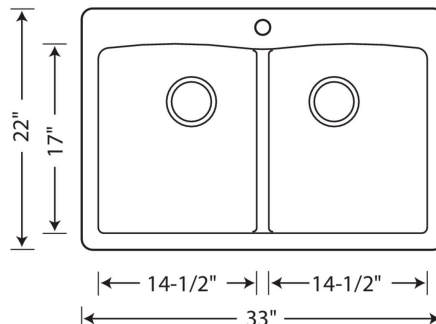

Design and Planning Tips

- Min cabinet size: 36 in
- Bowl depth: 9 1/2 in (240.0 mm)

What is included:

Installation instructions, Sink template, Limited lifetime warranty, Drains NOT included., Undermount clips included.

Bowl Depths: 9-1/2" & 9-1/2"

Required outside cabinet: 33" (undermount), 36" (drop-in)

Cutout Size: 32-1/4" x 21-1/4"

Cutout Corner Radius: 5/8"

Additional hole drilling available. Please contact your Blanco sales representative for more information.