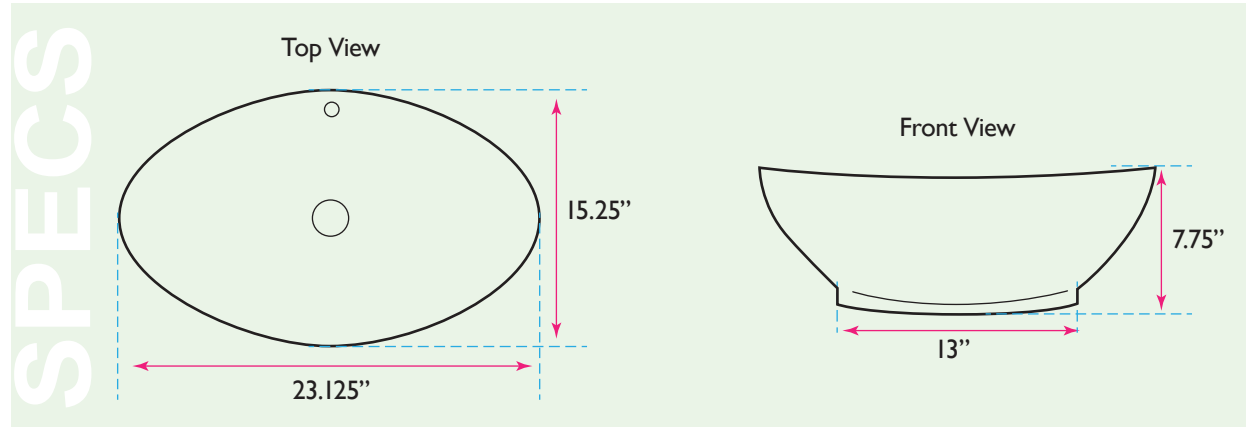

Brant Point Collection

Vitreous China Oblong White
Topmount/Vessel Bathroom Sink

model:
NSV305

Nantucket

S I N K S

www.NantucketSinksUSA.com
info@nantucketsinksusa.com

OVERALL DIMENSIONS	LARGE BOWL	BOWL HEIGHT/DEPTH	DRAIN DIMENSIONS	OVERFLOW
23.125" x 15.25" (top) 13" x 8.625" (bottom)	22" x 14.375" (top) 12" x 8" (bottom)	7.75" (ext.); 4.75" (int.)	1.75" Opening	YES

FEATURES:

- Premium Vitreous China
- Template not included
- High gloss finish seals surface and makes for easy cleaning
- White Porcelain enamel finish
- Limited warranty
- With Overflow
- Nominal dimensions - actual may vary by 1/4"
- Fits a 18" cabinet base minimum