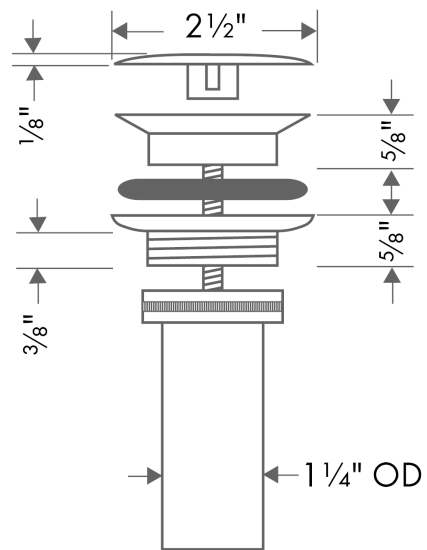

Drain for Sinks

Finishes : **chrome** Part no. : **50001001**

Description

Features

- Non-closing
- For sinks without overflow

Item details

List Price \$ 68.00

Compliance

Product image

Scale drawing

Drain for Sinks

Finishes : **chrome** Part no. : **50001001**

Exploded drawing

Year of production: >01/12

Drain for Sinks

Finishes : **chrome** Part no. : **50001001**

Spare parts list

Year of production: >01/12

Pos.	Description	Part no.	Price	PU
1	cover	97141000	-	1
2	screw	98000000	-	1
3	form ring	96361000	-	1