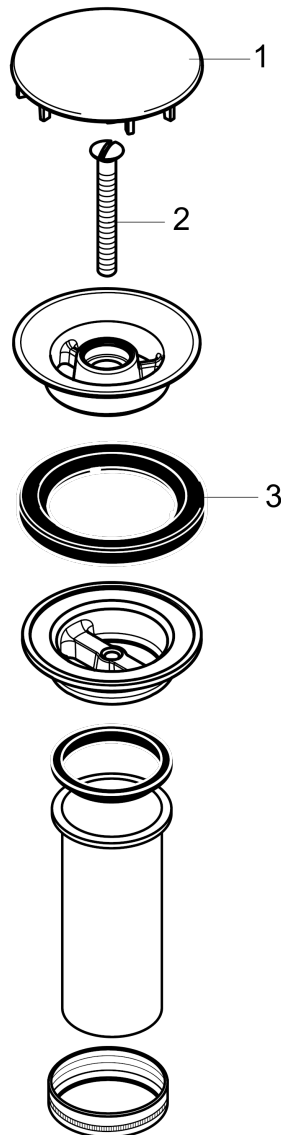

Drain for Sinks

Finishes : **chrome** Part no. : **50001001**

Description

Features

- Non-closing
- For sinks without overflow

Item details

List Price \$ 68.00

Compliance

Product image

Scale drawing

Drain for Sinks

Finishes : **chrome** Part no. : **50001001**

Exploded drawing

Year of production: >01/12

Drain for Sinks

Finishes : **chrome** Part no. : **50001001**

Spare parts list

Year of production: >01/12

Pos.	Description	Part no.	Price	PU
1	cover	97141000	-	1
2	screw	98000000	-	1
3	form ring	96361000	-	1