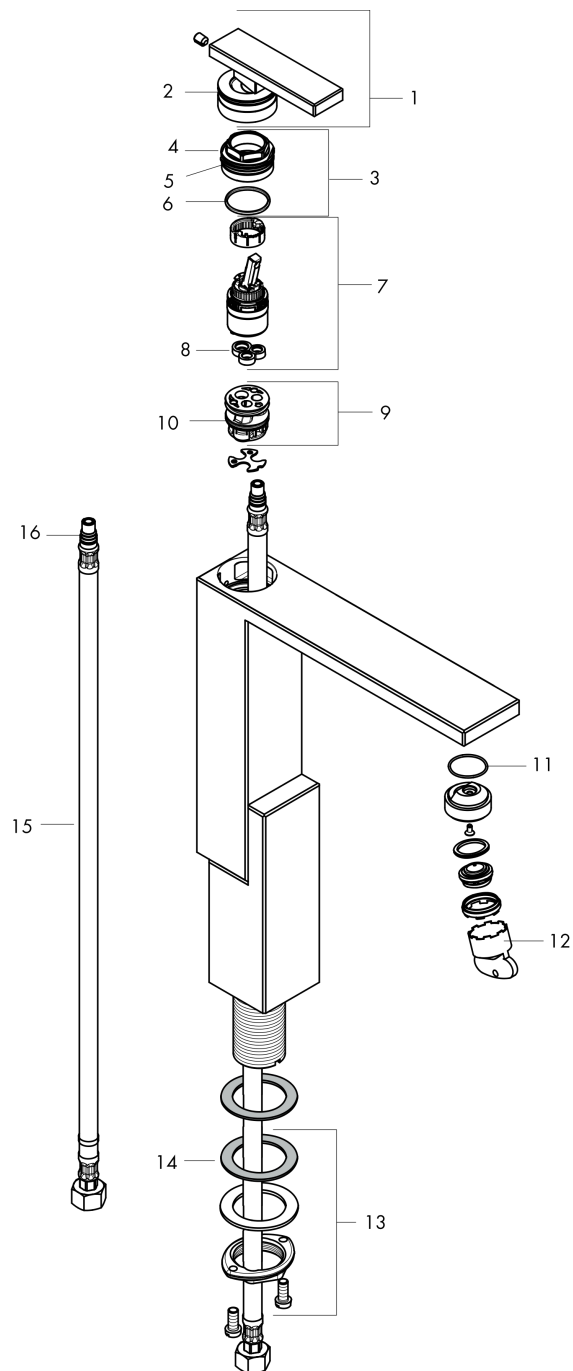

AXOR Edge
Single-Hole Faucet 280, 1.2 GPM
 Finish: **polished gold optic** Part no. : **46030991**

Features

- Handle variant: Lever
- Spray modes: aerated spray
- Flow: 1.2 GPM (4.5 L/Min)
- Ceramic cartridge

Item details

List Price \$ 2,675.00

Technology

Compliance / Sustainability

Product image

Scale drawing

AXOR Edge
Single-Hole Faucet 280, 1.2 GPM
Finish: **polished gold optic** Part no. : **46030991**

Exploded drawing

Year of production: >04/20

AXOR Edge
Single-Hole Faucet 280, 1.2 GPM
 Finish: **polished gold optic** Part no. : **46030991**

Spare parts list

Year of production: >04/20

Pos.		Part no.	Price	PU
2	O-ring 33x1,5	98164000	-	1
3	nut	92926000	-	1
4	O-ring 30x1,5	98433000	-	1
5	O-ring 29x2	98391000	-	1
6	O-ring 25x1,5	98146000	-	1
7	cartridge, assy	92900000	-	1
8	seal	93383000	-	1
9	adapter for cartridge	98866000	-	1
10	O-ring 23x2	98398000	-	1
11	O-ring 22x1,2	98397000	-	1
12	service tool	95661000	-	1
13	fixing set (Ø 32)	13961000	-	1
14	lever collar	97548000	-	1
15	connection hose 35½" M8x0,75 3/8"	96316001	-	1
16	O-ring 7x1,5	98422000	-	1