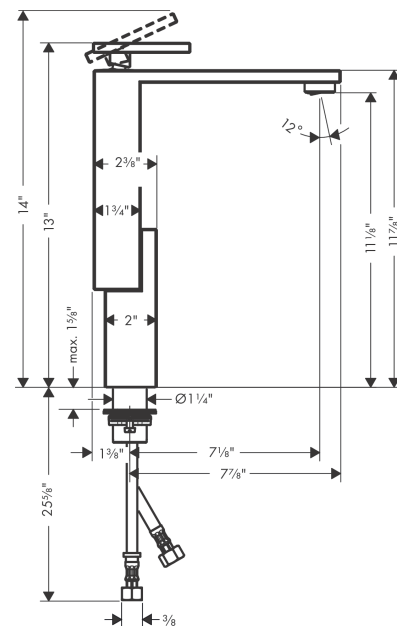

AXOR Edge
Single-Hole Faucet 280, 1.2 GPM
 Finish: **polished gold optic** Part no. : **46030991**

Features

- Handle variant: Lever
- Spray modes: aerated spray
- Flow: 1.2 GPM (4.5 L/Min)
- Ceramic cartridge

Item details

List Price \$ 2,675.00

Technology

Compliance / Sustainability

Product image

Scale drawing

AXOR Edge
Single-Hole Faucet 280, 1.2 GPM
Finish: **polished gold optic** Part no. : **46030991**

Exploded drawing

Year of production: >04/20

AXOR Edge
Single-Hole Faucet 280, 1.2 GPM
 Finish: **polished gold optic** Part no. : **46030991**

Spare parts list

Year of production: >04/20

Pos.		Part no.	Price	PU
2	O-ring 33x1,5	98164000	-	1
3	nut	92926000	-	1
4	O-ring 30x1,5	98433000	-	1
5	O-ring 29x2	98391000	-	1
6	O-ring 25x1,5	98146000	-	1
7	cartridge, assy	92900000	-	1
8	seal	93383000	-	1
9	adapter for cartridge	98866000	-	1
10	O-ring 23x2	98398000	-	1
11	O-ring 22x1,2	98397000	-	1
12	service tool	95661000	-	1
13	fixing set (Ø 32)	13961000	-	1
14	lever collar	97548000	-	1
15	connection hose 35½" M8x0,75 3/8"	96316001	-	1
16	O-ring 7x1,5	98422000	-	1