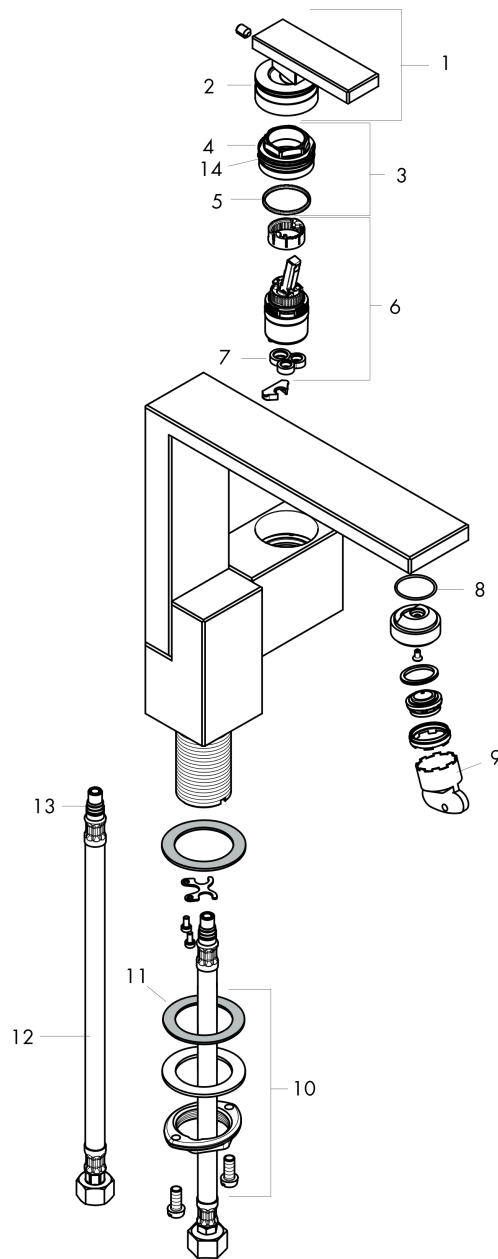

AXOR Edge
Single-Hole Faucet 190, 1.2 GPM
 Finish: **polished gold optic** Part no. : **46020991**

Features

- Handle variant: Lever
- Spray modes: aerated spray
- Flow: 1.2 GPM (4.5 L/Min)
- Ceramic cartridge

Item details

List Price \$ 2,663.00

Technology

Compliance / Sustainability

Product image

Scale drawing

AXOR Edge
Single-Hole Faucet 190, 1.2 GPM
Finish: **polished gold optic** Part no. : **46020991**

Exploded drawing

Year of production: >04/20

AXOR Edge
Single-Hole Faucet 190, 1.2 GPM
 Finish: **polished gold optic** Part no. : **46020991**

Spare parts list

Year of production: >04/20

Pos.		Part no.	Price	PU
2	O-ring 33x1,5	98164000	-	1
3	nut	92926000	-	1
4	O-ring 30x1,5	98433000	-	1
5	O-ring 25x1,5	98146000	-	1
6	cartridge, assy	92900000	-	1
7	seal	93383000	-	1
8	O-ring 22x1,2	98397000	-	1
9	service tool	95661000	-	1
10	fixing set (Ø 32)	13961000	-	1
11	lever collar	97548000	-	1
12	connection hose 23½" M8x0,75 3/8"	98600001	-	1
13	O-ring 7x1,5	98422000	-	1
14	O-ring 29x2	98391000	-	1