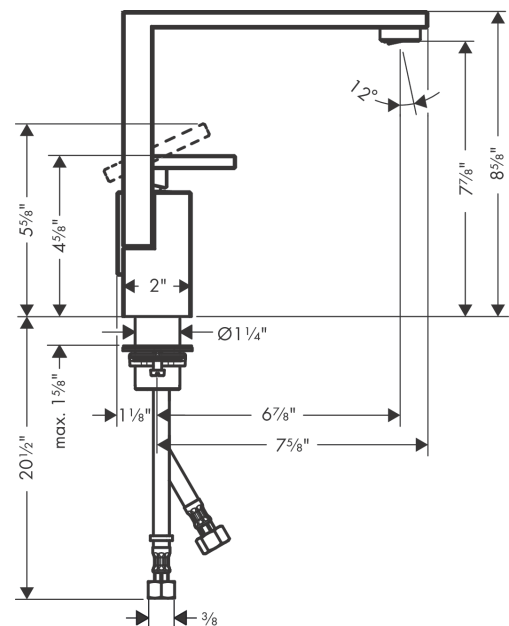

AXOR Edge
Single-Hole Faucet 190, 1.2 GPM
 Finish: **polished gold optic** Part no. : **46020991**

Features

- Handle variant: Lever
- Spray modes: aerated spray
- Flow: 1.2 GPM (4.5 L/Min)
- Ceramic cartridge

Item details

List Price \$ 2,663.00

Technology

Compliance / Sustainability

Product image

Scale drawing

AXOR Edge
Single-Hole Faucet 190, 1.2 GPM
Finish: **polished gold optic** Part no. : **46020991**

Exploded drawing

Year of production: >04/20

AXOR Edge
Single-Hole Faucet 190, 1.2 GPM
 Finish: **polished gold optic** Part no. : **46020991**

Spare parts list

Year of production: >04/20

Pos.		Part no.	Price	PU
2	O-ring 33x1,5	98164000	-	1
3	nut	92926000	-	1
4	O-ring 30x1,5	98433000	-	1
5	O-ring 25x1,5	98146000	-	1
6	cartridge, assy	92900000	-	1
7	seal	93383000	-	1
8	O-ring 22x1,2	98397000	-	1
9	service tool	95661000	-	1
10	fixing set (Ø 32)	13961000	-	1
11	lever collar	97548000	-	1
12	connection hose 23½" M8x0,75 3/8"	98600001	-	1
13	O-ring 7x1,5	98422000	-	1
14	O-ring 29x2	98391000	-	1