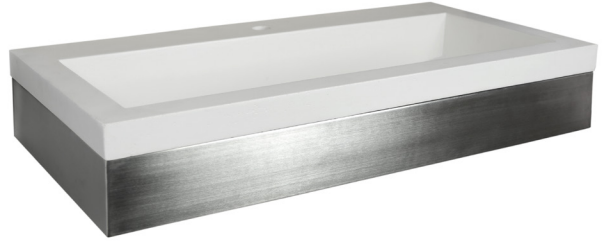

SPECIFICATIONS

ZACA 36 WALL MOUNT

FRONT VIEW

SIDE VIEW

VNS36S

PRODUCT DETAILS

- 35.75"w x 19"d x 4.33"h (908mm x 480mm x 110mm)
- Grade 304 Stainless Steel
- Trough sink sold separately

INSTALLATION

- Wall Mount

COORDINATING PRODUCTS

- NativeStone® Trough 3619
- Portola Mirror
- Decorative P-Trap

STANDARDS COMPLIANCE

• **ADA** 
COMPLIANT

IMPORTANT

Due to the handcrafted nature of this product, it will vary in finish, texture, hammering, and other details. Dimensions may vary up to 1/4" (6mm).