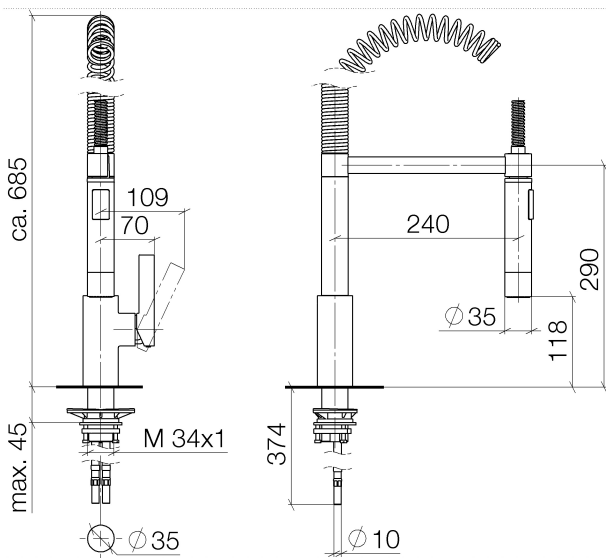

Kitchen - Tara Ultra  
Profi single-lever mixer - platinum  
Article number: 33 860 875-08 0010

- 9-1/2" Projection
- Swiveling 360°
- Aerated stream and spray mode
- Total height 27"
- Height to aerator/spout outlet 5-1/8"
- 1-3/8" hole diameter
- 2x 3/8" US flexible supply lines
- Sprayface with descaling system
- Water flow rate limited to max. 1.5 gpm
- lead-free
- In order to compensate for the disproportionately high increase in the cost of materials, we are unfortunately forced to charge a precious metal surcharge of 10% for this article as from 1st June 2020.
- The surcharge is not included in price shown.
- (ADA)
- Internal backflow preventer.
- Switch back and forth between aerator and spray mode while water is running.

### Dimensional drawing

All dimensions in mm / inch = mm x 0,0394

### Flow rate chart

Kitchen - Tara Ultra  
Profi single-lever mixer - platinum  
Article number: 33 860 875-08 0010

Kitchen - Tara Ultra  
 Profi single-lever mixer - platinum  
 Article number: 33 860 875-08 0010

Spare parts list

Number	Item Number	Designation	Number of units
1	09 16 02 035 90	spring	1
2	09 30 02 065-08	hose	1
3	09 23 01 046 90	back-flow preventer	1
4	09 23 01 040 90	back-flow preventer	1
5	09 30 01 067 10-08	adaptor	1
6	09 14 10 077 90	seal	1
7	09 14 15 024 90	ring	2
8	04 17 20 029 00-08	holder	1
9	04 31 11 112 00 90	pin	2
10	09 18 40 118 90	sleeve	1
11	04 12 11 092 10-08	shower	1
12	09 14 10 100 90	seal	1
13	09 28 10 122 90	ring	1
14	09 11 10 072 10-08	connection	1
15	04 31 11 113 00 90	pin	1
16	09 14 10 055 90	seal	1
17	90 15 05 061 00 90	cartridge	1
18	04 28 10 148 00 90	accessories	1
19	09 24 04 107-08	nut	1
20	09 20 79 040-08	handle	1
21	09 31 11 030 90	pin	1
22	09 31 20 017 90	plug	1
23	09 30 01 111 20 90	sleeve	1
24	09 14 10 036 90	seal	1
25	04 23 10 044 02 90	fixing set	1
26	04 30 04 045 00 90	Flexible supply line 3/8"	2
27	09 14 10 149 90	seal	1
28	09 28 10 035-08	rosette	1