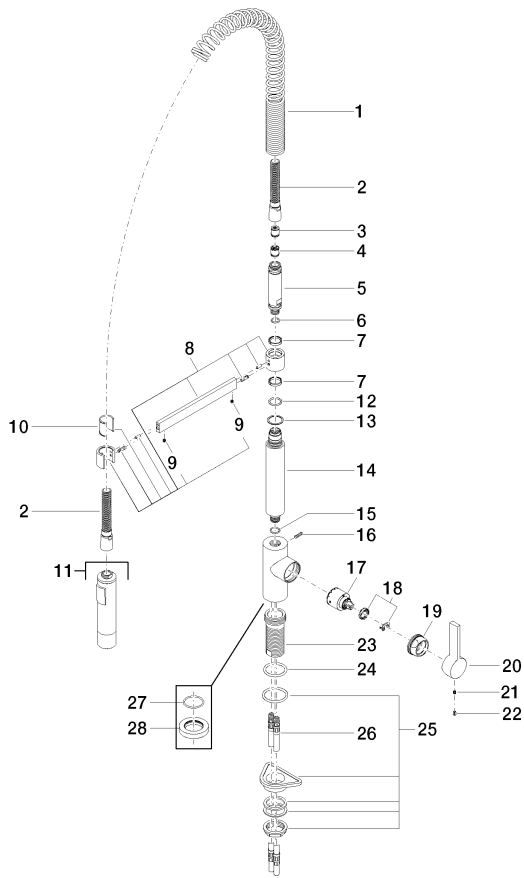

Kitchen - Tara Ultra  
Profi single-lever mixer - platinum  
Article number: 33 860 875-08 0010

- 9-1/2" Projection
- Swiveling 360°
- Aerated stream and spray mode
- Total height 27"
- Height to aerator/spout outlet 5-1/8"
- 1-3/8" hole diameter
- 2x 3/8" US flexible supply lines
- Sprayface with descaling system
- Water flow rate limited to max. 1.5 gpm
- lead-free
- In order to compensate for the disproportionately high increase in the cost of materials, we are unfortunately forced to charge a precious metal surcharge of 10% for this article as from 1st June 2020.
- The surcharge is not included in price shown.
- (ADA)
- Internal backflow preventer.
- Switch back and forth between aerator and spray mode while water is running.

### Dimensional drawing

All dimensions in mm / inch = mm x 0,0394

### Flow rate chart

Kitchen - Tara Ultra  
Profi single-lever mixer - platinum  
Article number: 33 860 875-08 0010

Kitchen - Tara Ultra  
 Profi single-lever mixer - platinum  
 Article number: 33 860 875-08 0010

Spare parts list

Number	Item Number	Designation	Number of units
1	09 16 02 035 90	spring	1
2	09 30 02 065-08	hose	1
3	09 23 01 046 90	back-flow preventer	1
4	09 23 01 040 90	back-flow preventer	1
5	09 30 01 067 10-08	adaptor	1
6	09 14 10 077 90	seal	1
7	09 14 15 024 90	ring	2
8	04 17 20 029 00-08	holder	1
9	04 31 11 112 00 90	pin	2
10	09 18 40 118 90	sleeve	1
11	04 12 11 092 10-08	shower	1
12	09 14 10 100 90	seal	1
13	09 28 10 122 90	ring	1
14	09 11 10 072 10-08	connection	1
15	04 31 11 113 00 90	pin	1
16	09 14 10 055 90	seal	1
17	90 15 05 061 00 90	cartridge	1
18	04 28 10 148 00 90	accessories	1
19	09 24 04 107-08	nut	1
20	09 20 79 040-08	handle	1
21	09 31 11 030 90	pin	1
22	09 31 20 017 90	plug	1
23	09 30 01 111 20 90	sleeve	1
24	09 14 10 036 90	seal	1
25	04 23 10 044 02 90	fixing set	1
26	04 30 04 045 00 90	Flexible supply line 3/8"	2
27	09 14 10 149 90	seal	1
28	09 28 10 035-08	rosette	1