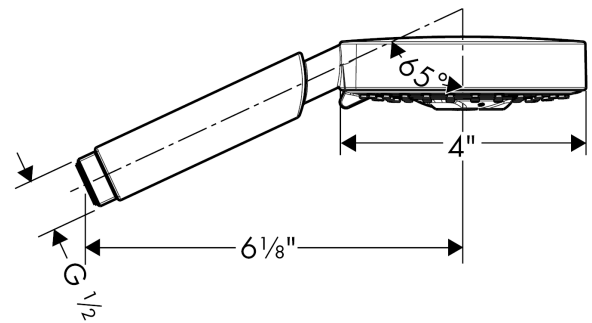

**Raindance S**

**Handshower 100 3-Jet, 2.5 GPM**

Finishes : **polished nickel** Part no. : **28504831**

**Description**

**Features**

- Spray modes: RainAir, BalanceAir, Whirl
- 65 no-clog spray channels
- Flow: 2.5 GPM (9.5 L/Min)

**Item details**

List Price \$ 229.00

**Technology**

**Compliance**

**Product image**

**Scale drawing**

**Raindance S**  
**Handshower 100 3-Jet, 2.5 GPM**  
Finishes : **polished nickel** Part no. : **28504831**

Exploded drawing

Year of production: >05/10

**Raindance S**

**Handshower 100 3-Jet, 2.5 GPM**

Finishes : **polished nickel** Part no. : **28504831**

**Spare parts list**

Year of production: >**05/10**

<b>Pos.</b>	<b>Description</b>	<b>Part no.</b>	<b>Price</b>	<b>PU</b>
1	filter packing	94246000	-	1