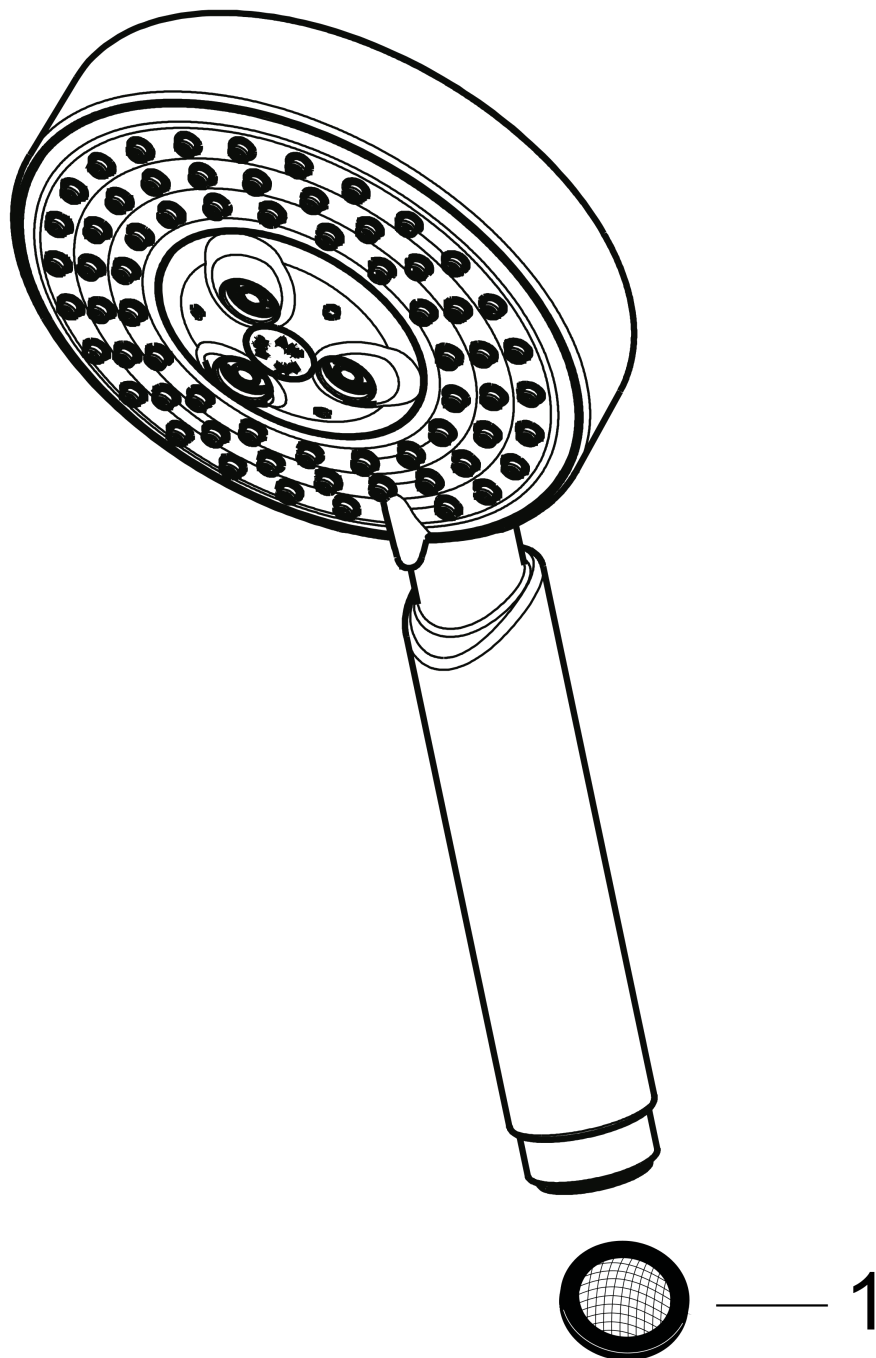

**Raindance S**

**Handshower 100 3-Jet, 2.5 GPM**

Finishes : **polished nickel** Part no. : **28504831**

**Description**

**Features**

- Spray modes: RainAir, BalanceAir, Whirl
- 65 no-clog spray channels
- Flow: 2.5 GPM (9.5 L/Min)

**Item details**

List Price \$ 229.00

**Technology**

**Compliance**

**Product image**

**Scale drawing**

**Raindance S**  
**Handshower 100 3-Jet, 2.5 GPM**  
Finishes : **polished nickel** Part no. : **28504831**

Exploded drawing

Year of production: >05/10

**Raindance S**

**Handshower 100 3-Jet, 2.5 GPM**

Finishes : **polished nickel** Part no. : **28504831**

**Spare parts list**

Year of production: >**05/10**

<b>Pos.</b>	<b>Description</b>	<b>Part no.</b>	<b>Price</b>	<b>PU</b>
1	filter packing	94246000	-	1