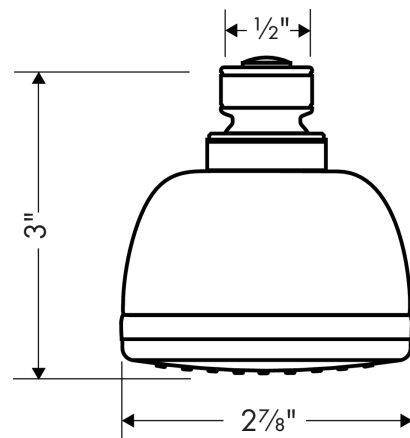

Croma
Showerhead 1-Jet, 2.0 GPM
 Finishes : **chrome** Part no. : **28492001**

Description

Features

- Spray modes: Full
- 50 no-clog spray channels
- Flow: 2.0 GPM (7.6 L/Min)

Item details

List Price \$ 36.00

Technology

Compliance

Product image

Scale drawing

Croma
Showerhead 1-Jet, 2.0 GPM
Finishes : **chrome** Part no. : **28492001**

Exploded drawing

Year of production: >10/12

Croma
Showerhead 1-Jet, 2.0 GPM
 Finishes : **chrome** Part no. : **28492001**