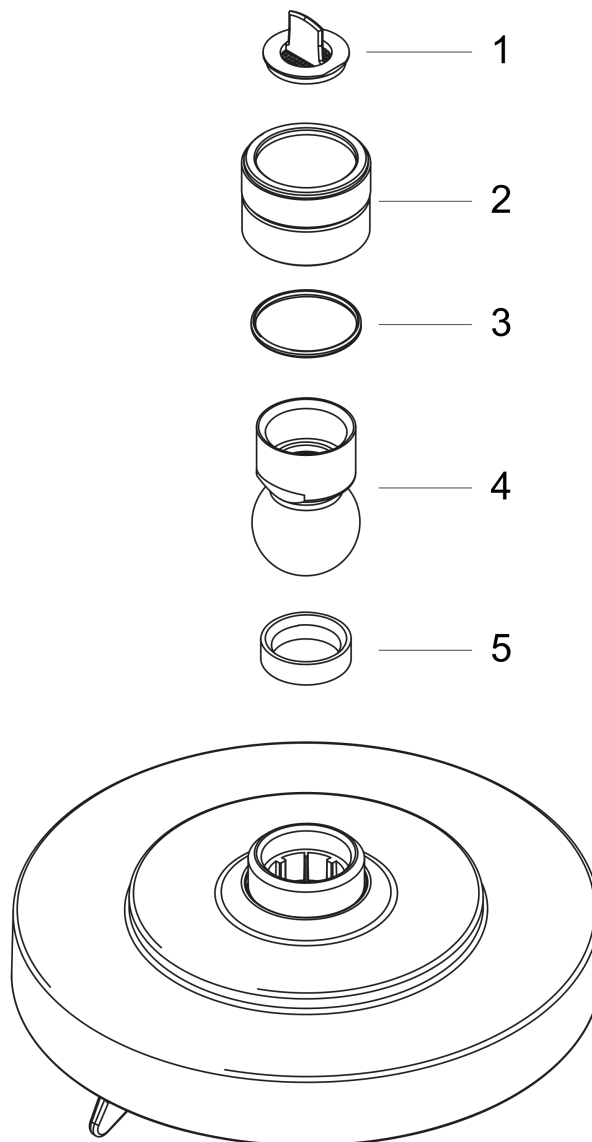

**Raindance S**  
**Showerhead 150 3-Jet, 2.5 GPM**  
 Finishes : **chrome** Part no. : **27495001**

**Description**

**Features**

- Spray modes: RainAir, BalanceAir, Whirl
- 86 no-clog spray channels
- Flow: 2.5 GPM (9.5 L/Min)

**Item details**

List Price \$ 253.00

**Technology**

**Compliance**

**Product image**

**Scale drawing**

**Raindance S**  
**Showerhead 150 3-Jet, 2.5 GPM**  
Finishes : **chrome**    Part no. : **27495001**

Exploded drawing

Year of production: >11/06

**Raindance S**  
**Showerhead 150 3-Jet, 2.5 GPM**  
 Finishes : **chrome**    Part no. : **27495001**

**Spare parts list**

Year of production: >11/06

<b>Pos.</b>	<b>Description</b>	<b>Part no.</b>	<b>Price</b>	<b>PU</b>
1	filter packing	96477000	-	1
2	nut	97958000	-	1
3	lever collar	97536000	-	1
4	ball joint	97331000	-	1
5	seal	97606000	-	1