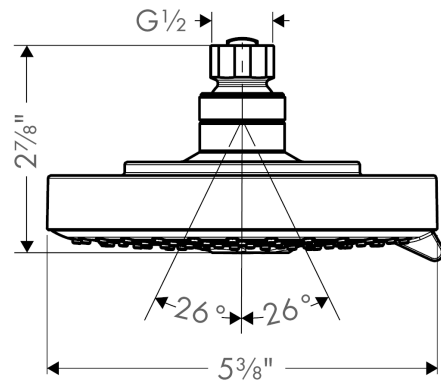

**Raindance S**  
**Showerhead 150 3-Jet, 2.5 GPM**  
 Finishes : **chrome** Part no. : **27495001**

**Description**

**Features**

- Spray modes: RainAir, BalanceAir, Whirl
- 86 no-clog spray channels
- Flow: 2.5 GPM (9.5 L/Min)

**Item details**

List Price \$ 253.00

**Technology**

**Compliance**

**Product image**

**Scale drawing**

**Raindance S**  
**Showerhead 150 3-Jet, 2.5 GPM**  
Finishes : **chrome**    Part no. : **27495001**

Exploded drawing

Year of production: >11/06

**Raindance S**  
**Showerhead 150 3-Jet, 2.5 GPM**  
 Finishes : **chrome**    Part no. : **27495001**

**Spare parts list**

Year of production: >11/06

<b>Pos.</b>	<b>Description</b>	<b>Part no.</b>	<b>Price</b>	<b>PU</b>
1	filter packing	96477000	-	1
2	nut	97958000	-	1
3	lever collar	97536000	-	1
4	ball joint	97331000	-	1
5	seal	97606000	-	1